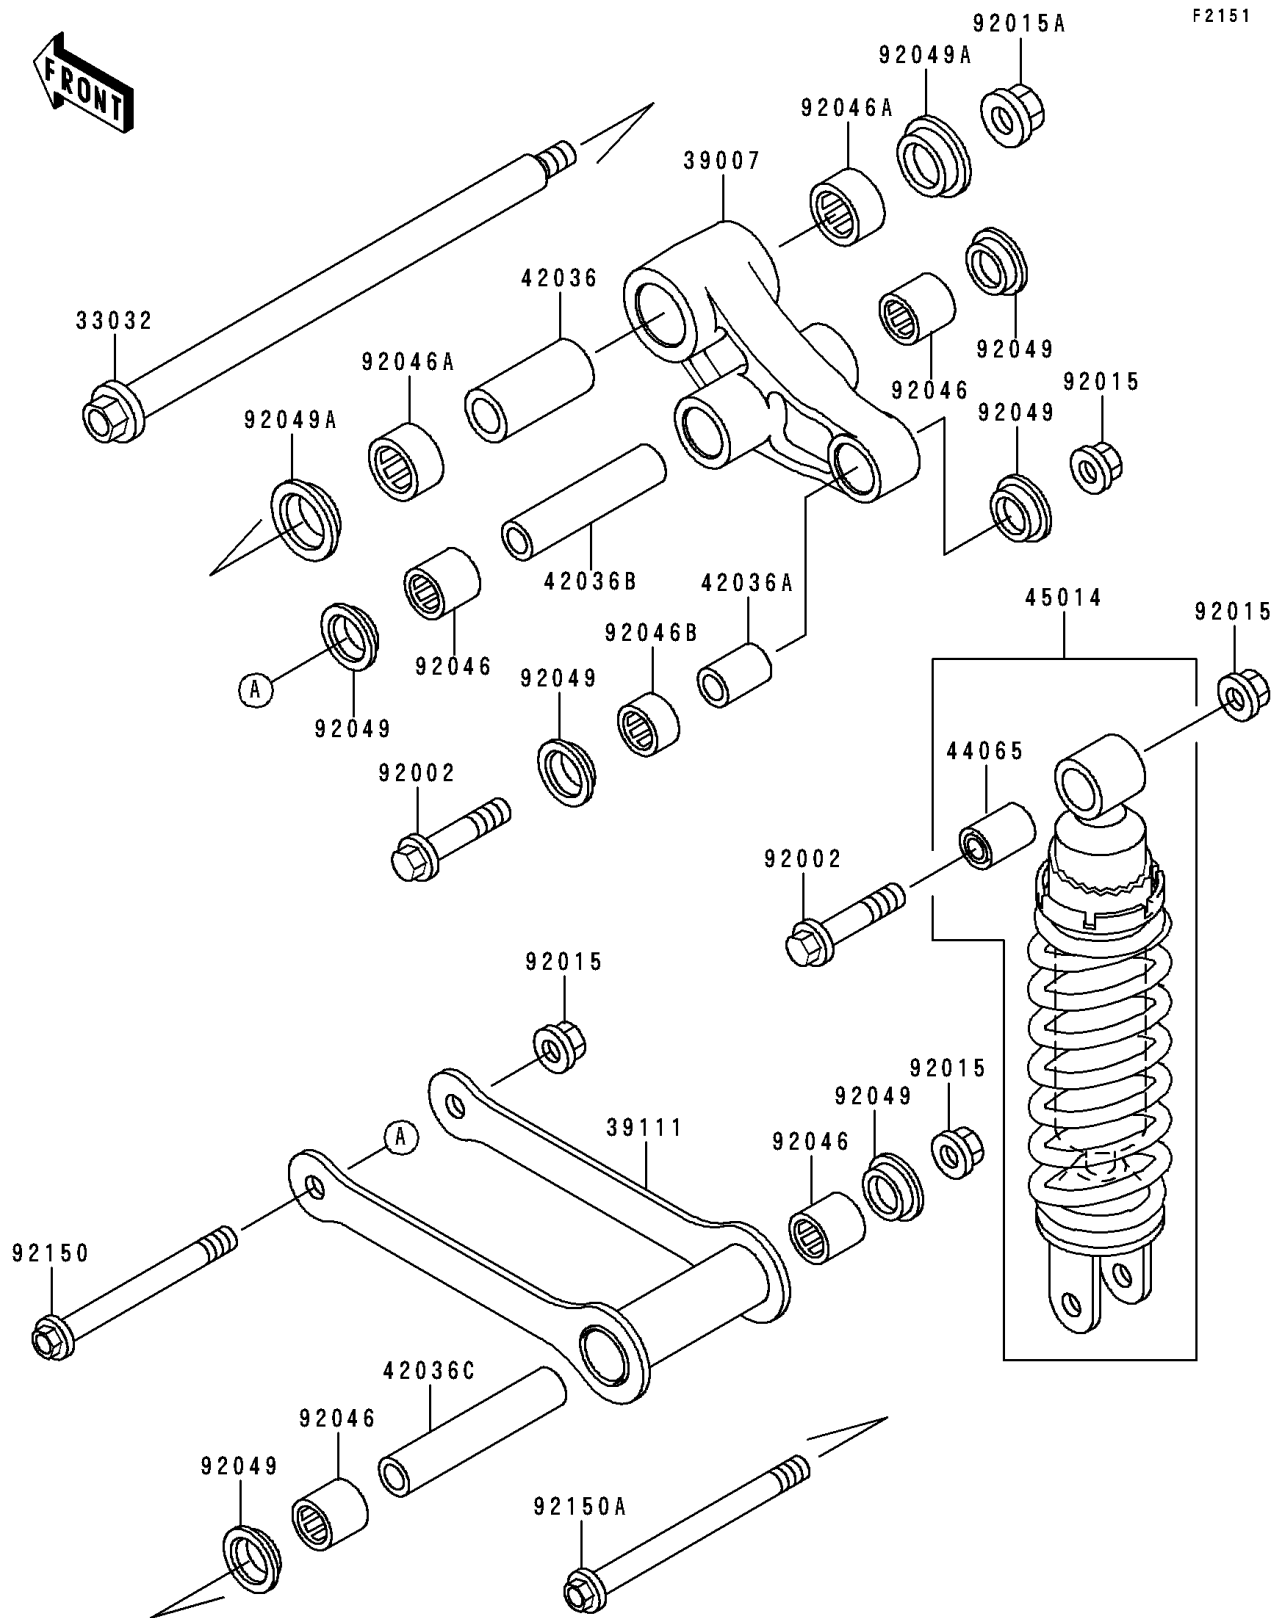

1996 Vulcan 800

PARTS DIAGRAM

Suspension/Shock Absorber

1996 Vulcan 800

PARTS LIST

Suspension/Shock Absorber

ITEM NAME

PART NUMBER

QUANTITY
