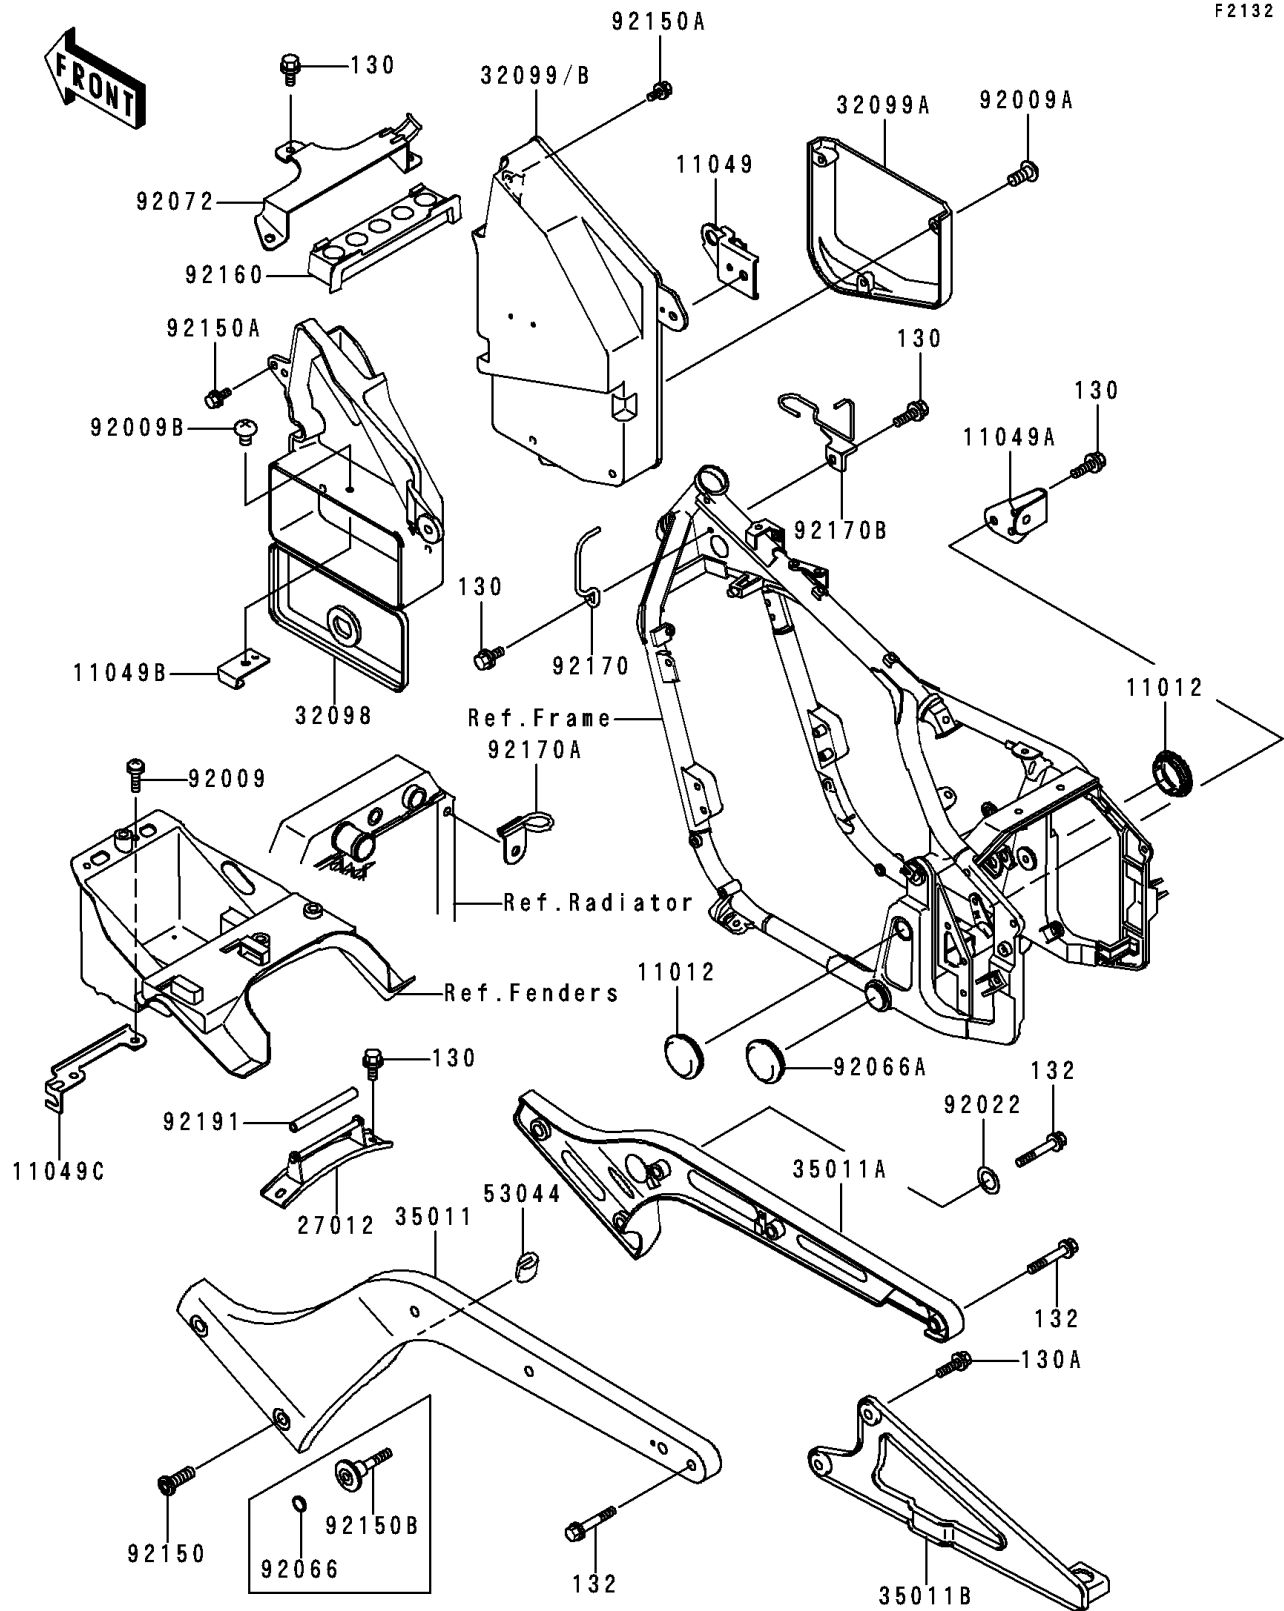

1998 Vulcan 800

PARTS DIAGRAM

Battery Case

F2132

1998 Vulcan 800

PARTS LIST

Battery Case

ITEM NAME

PART NUMBER

QUANTITY
