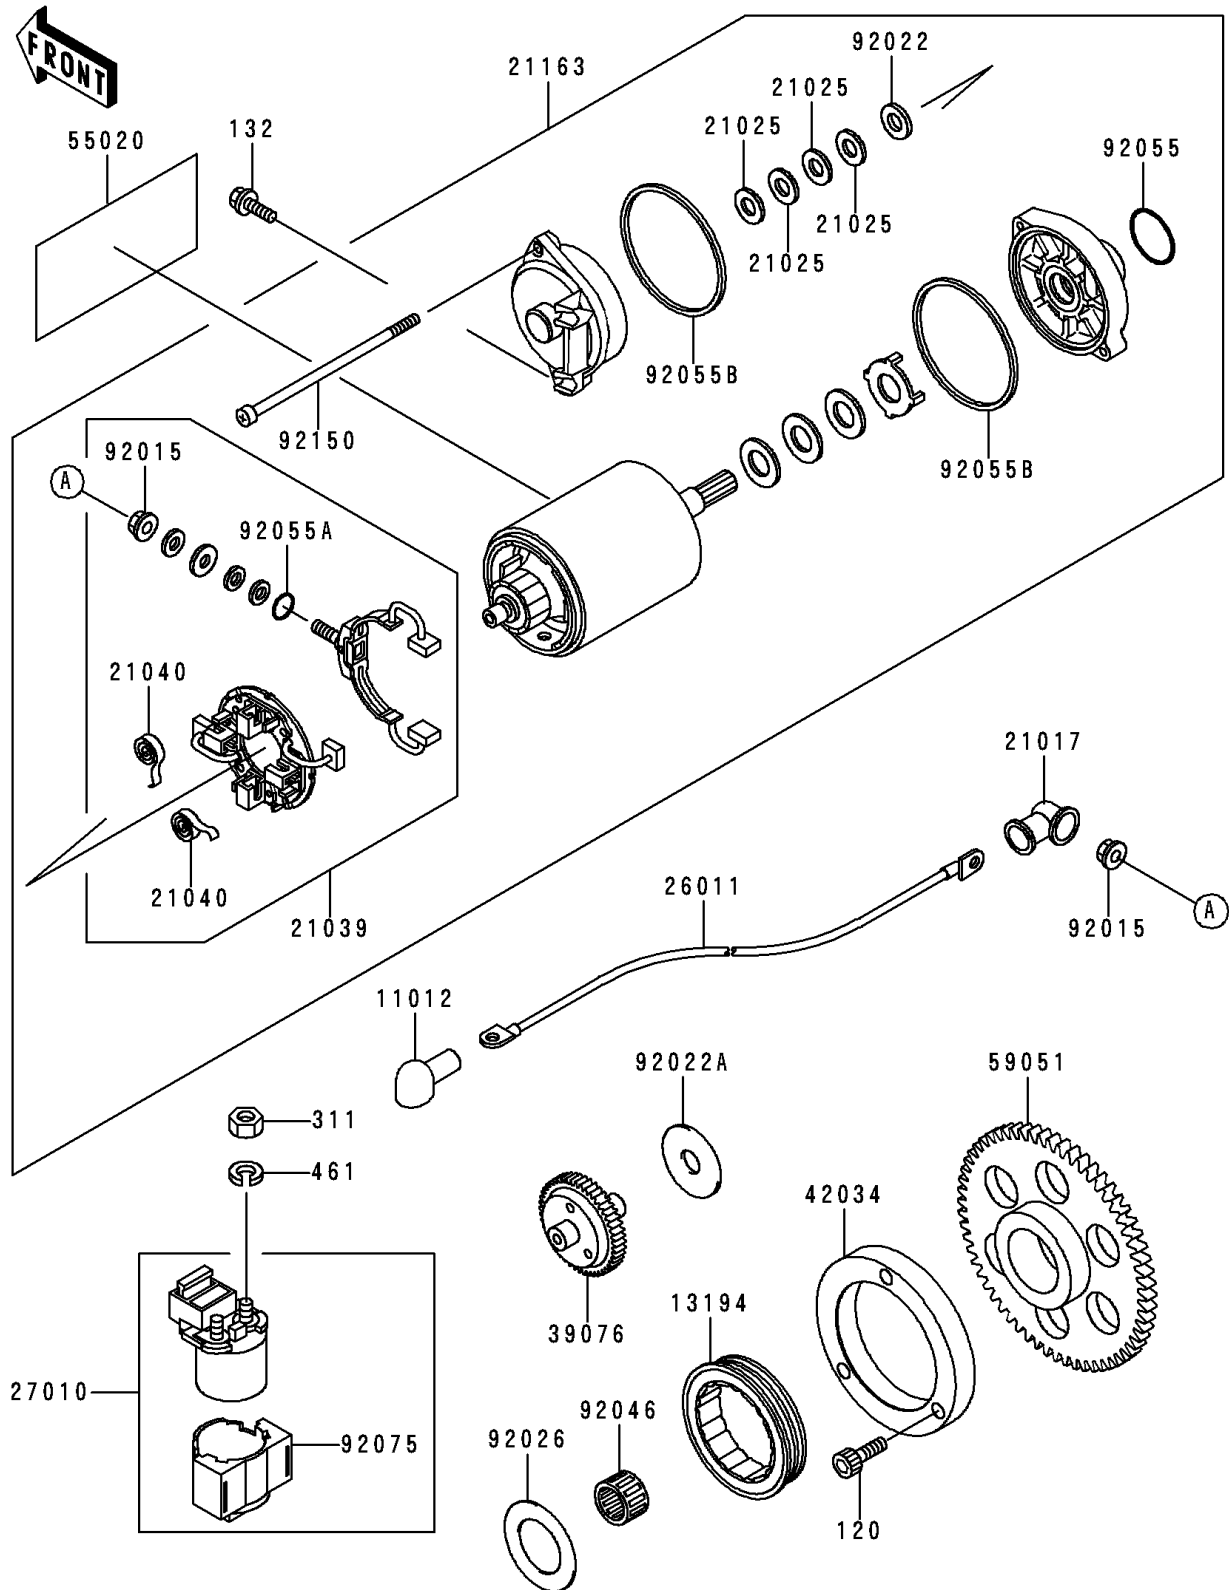

1995 Vulcan 800

PARTS DIAGRAM

Starter Motor

E1840

1995 Vulcan 800

PARTS LIST

Starter Motor

Kawasaki

Let the Good Times Roll®

ITEM NAME

PART NUMBER

QUANTITY
