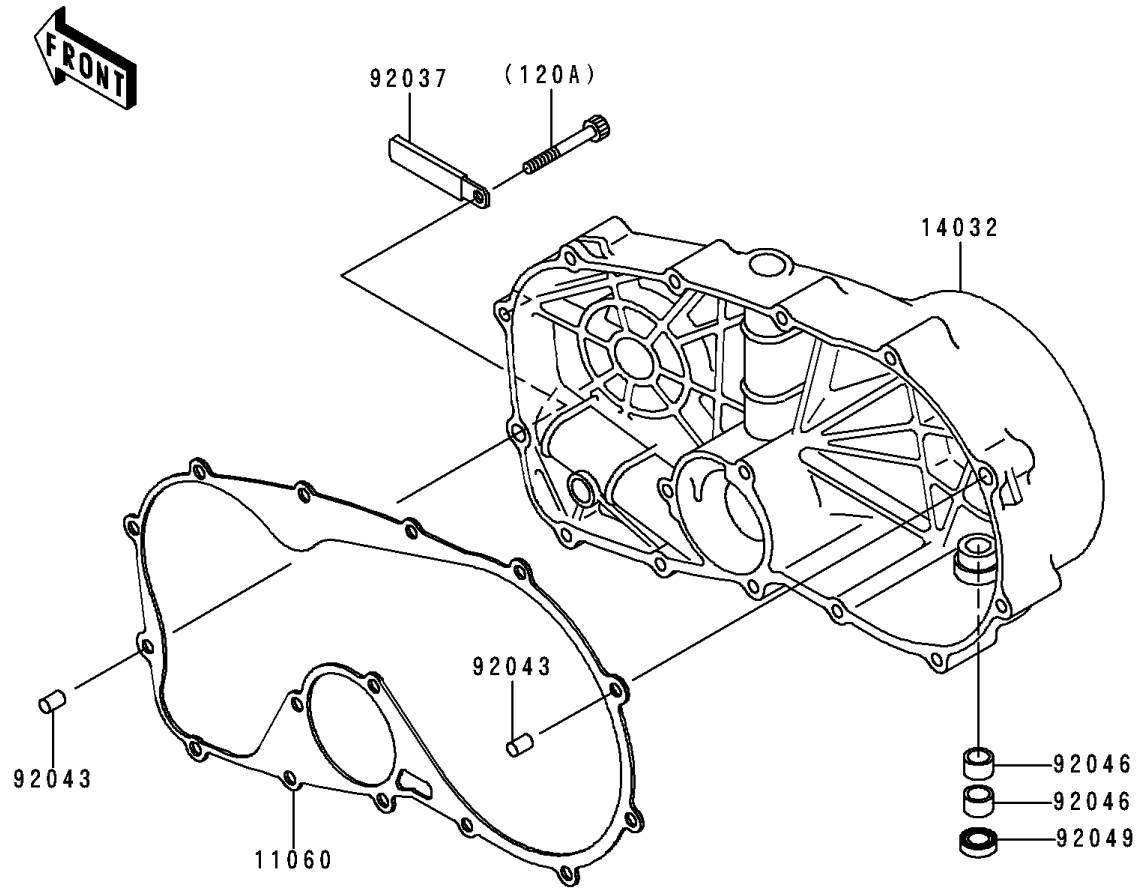

1998 Vulcan 800

PARTS DIAGRAM

Right Engine Cover(s)

E 1436

1998 Vulcan 800

PARTS LIST

Right Engine Cover(s)

ITEM NAME

PART NUMBER

QUANTITY
