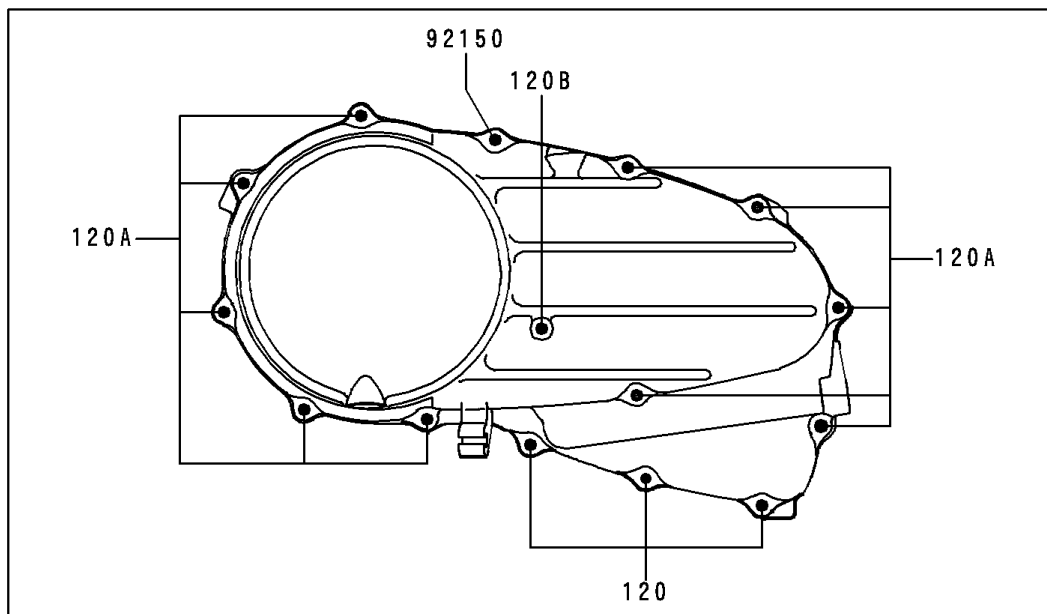

1998 Vulcan 800

PARTS DIAGRAM

Right Engine Cover(s)

E 1436

1998 Vulcan 800

PARTS LIST

Right Engine Cover(s)

ITEM NAME

PART NUMBER

QUANTITY
