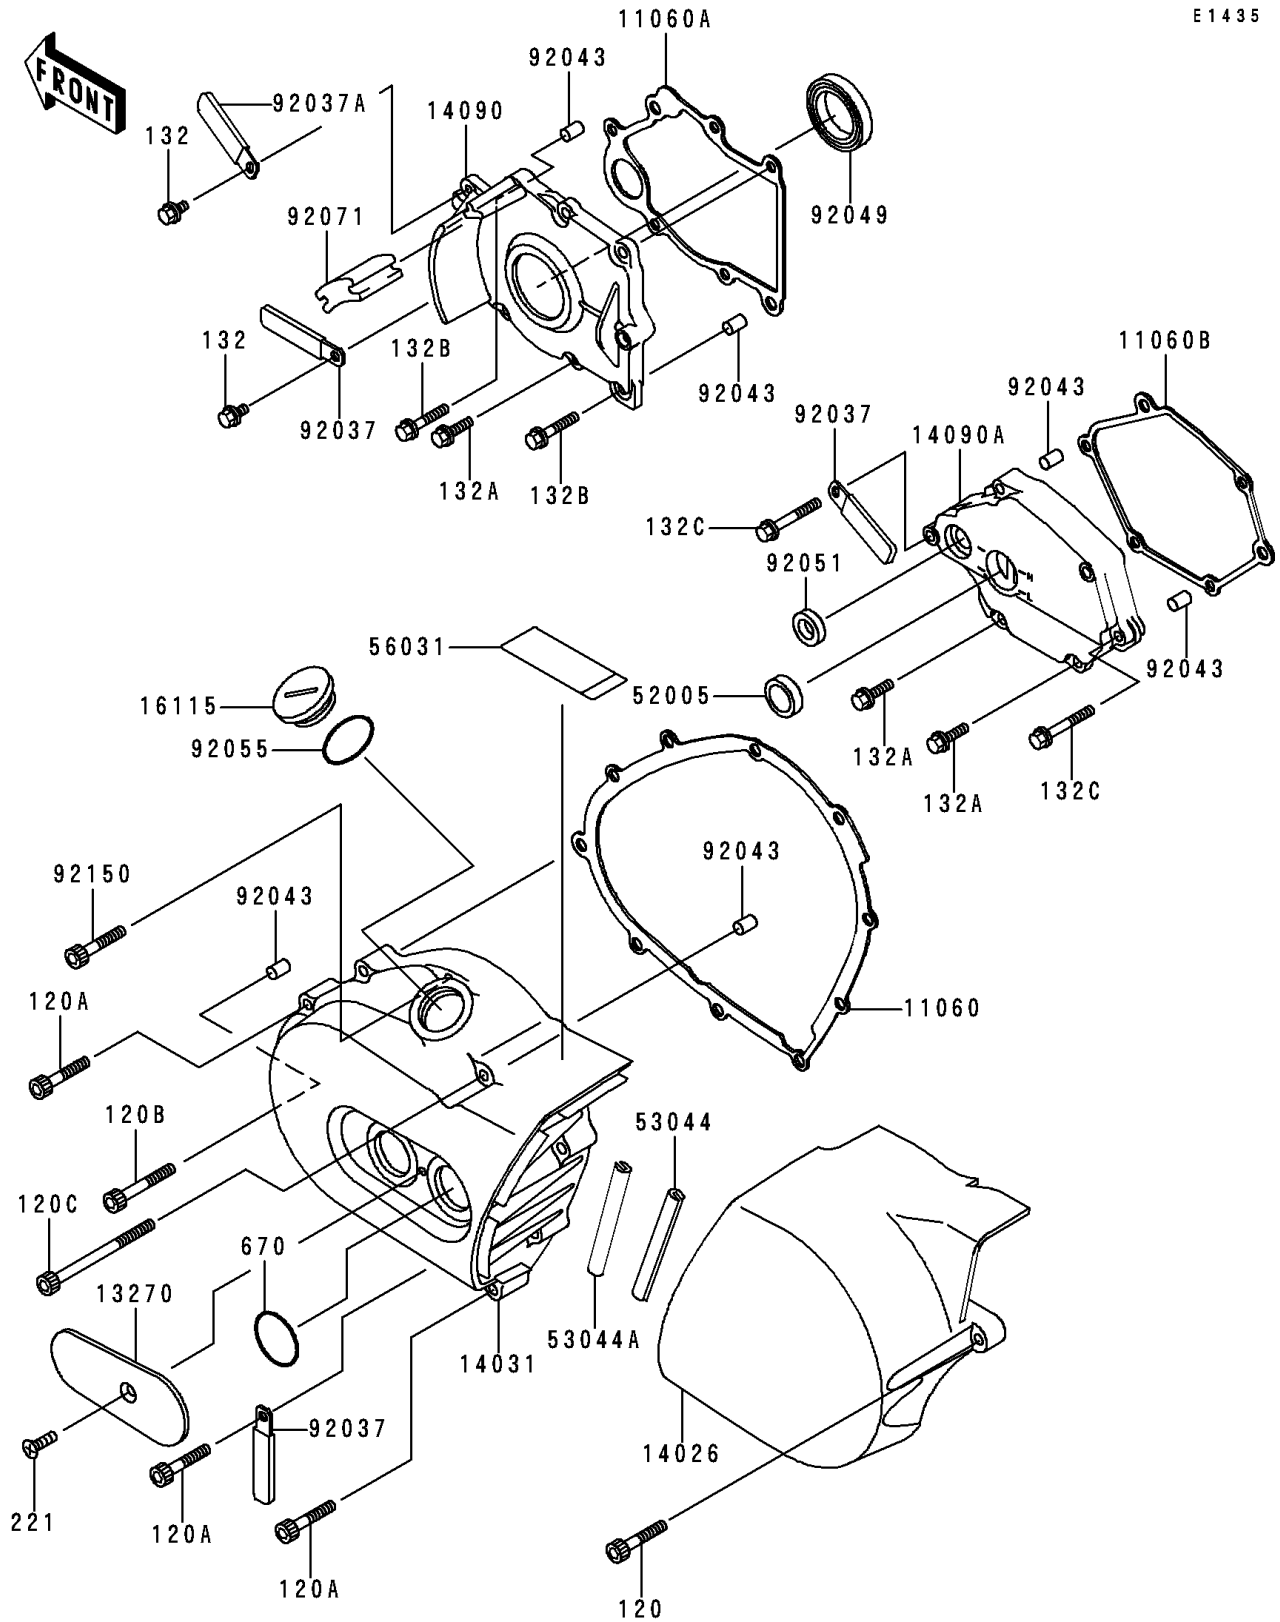

1996 Vulcan 800

PARTS DIAGRAM

Left Engine Cover(s)

E1435

1996 Vulcan 800

PARTS LIST

Left Engine Cover(s)

ITEM NAME

PART NUMBER

QUANTITY
