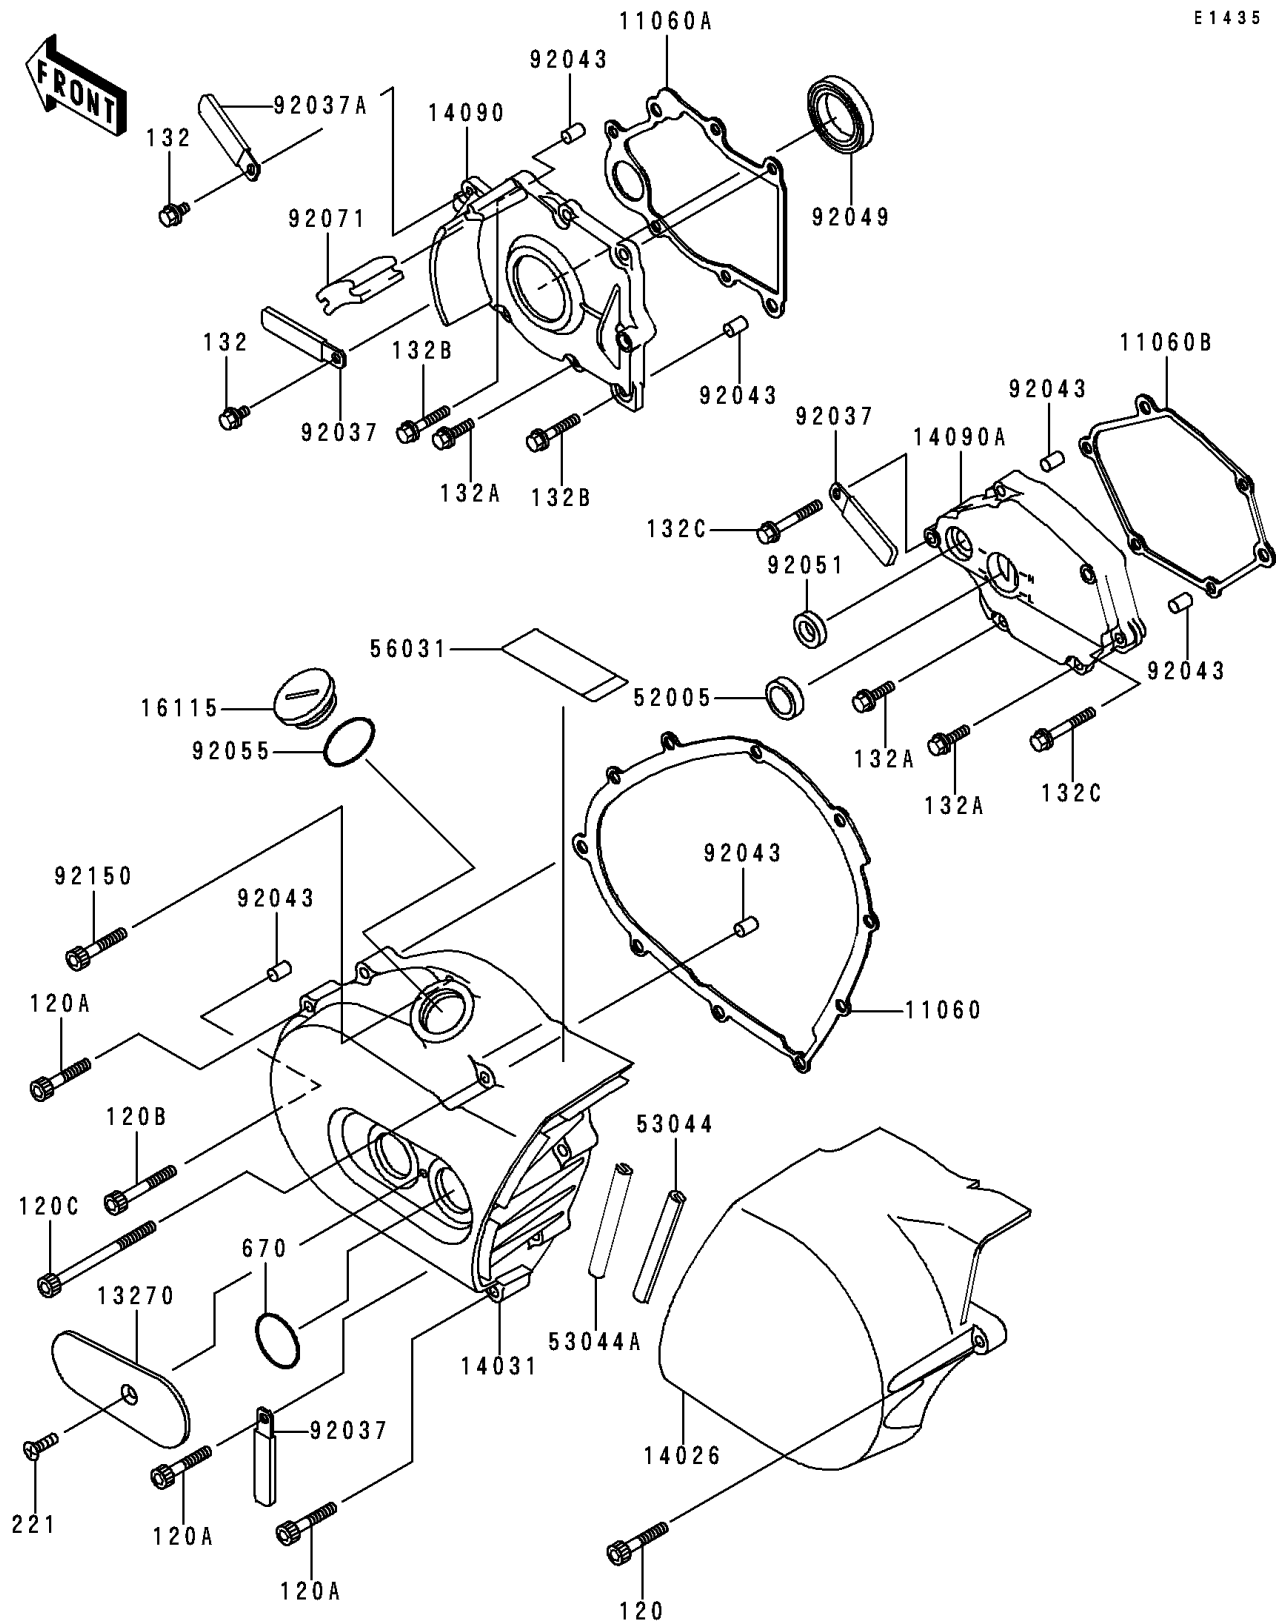

1998 Vulcan 800

PARTS DIAGRAM

Left Engine Cover(s)

E1435

1998 Vulcan 800

PARTS LIST

Left Engine Cover(s)

ITEM NAME

PART NUMBER

QUANTITY
