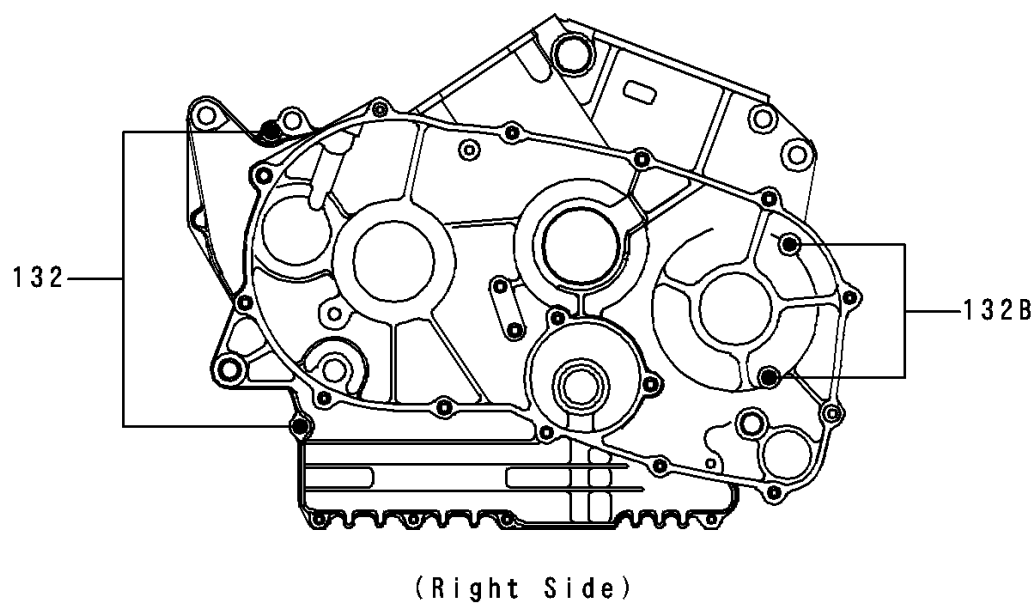

1996 Vulcan 800

PARTS DIAGRAM

Crankcase Bolt Pattern

E 14 12

1996 Vulcan 800

PARTS LIST

Crankcase Bolt Pattern

Kawasaki

Let the Good Times Roll®

ITEM NAME

PART NUMBER

QUANTITY
