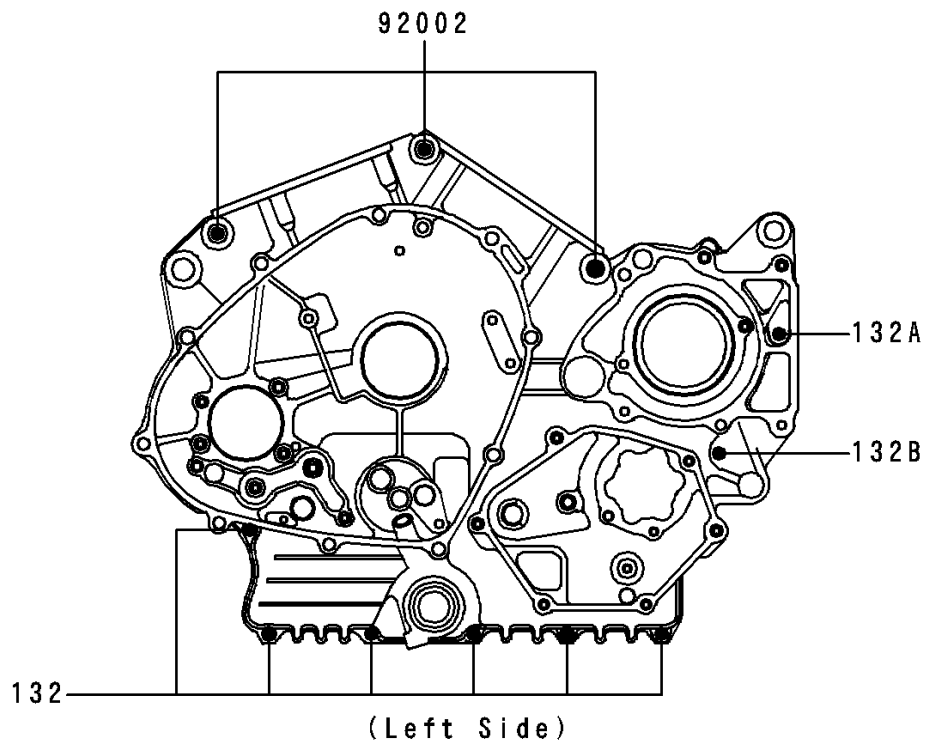

1996 Vulcan 800

PARTS DIAGRAM

Crankcase Bolt Pattern

E 14 12

1996 Vulcan 800

PARTS LIST

Crankcase Bolt Pattern

Kawasaki

Let the Good Times Roll®

ITEM NAME

PART NUMBER

QUANTITY
