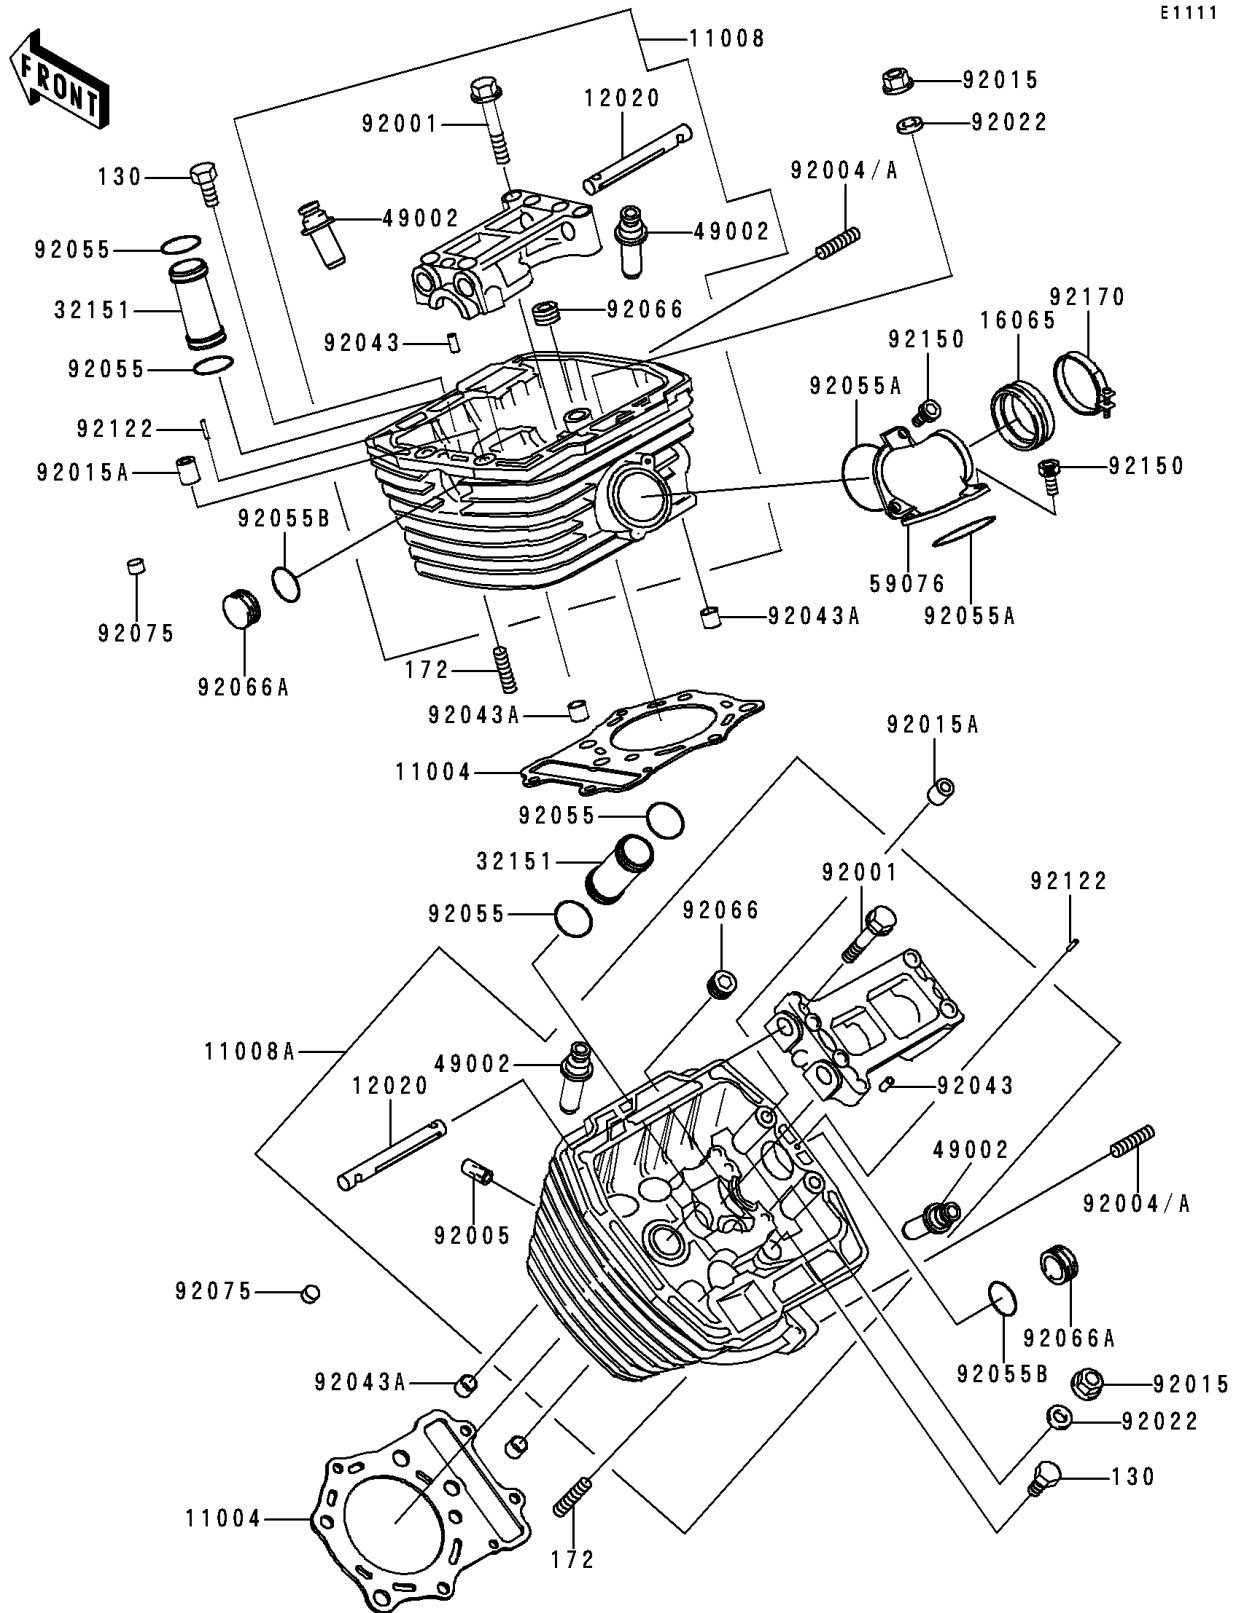

1998 Vulcan 800

PARTS DIAGRAM

Cylinder Head

E1111

1998 Vulcan 800

PARTS LIST

Cylinder Head

ITEM NAME	PART NUMBER	QUANTITY
-----------	-------------	----------
