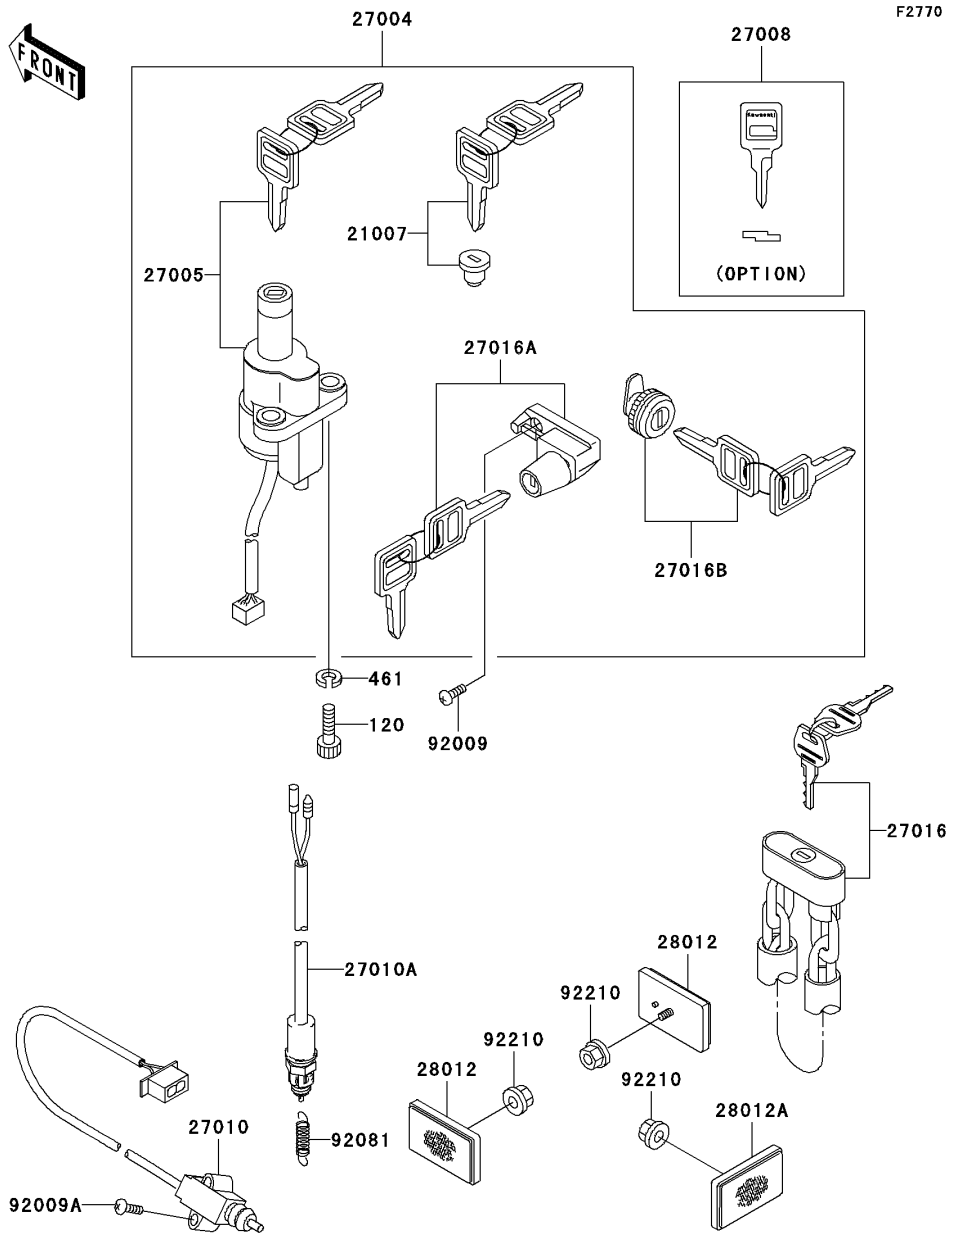

2006 Vulcan 750

PARTS DIAGRAM

Ignition Switch/Locks/Reflectors

2006 Vulcan 750

PARTS LIST

Ignition Switch/Locks/Reflectors

ITEM NAME	PART NUMBER	QUANTITY
BOLT-SOCKET,8X22 (Ref # 120)	120T0822	2
WASHER-SPRING (Ref # 461)	461L0800	2
ROTOR,LOCK,TANK CAP (Ref # 21007)	21007-5005	1
SWITCH-ASSY (Ref # 27004)	27004-5270	1
SWITCH-ASSY-IGNITION (Ref # 27005)	27005-5052	1
KEY-LOCK,BLANK (Ref # 27008)	27008-1103	1
SWITCH,SIDE STAND (Ref # 27010)	27010-1189	1
SWITCH,REAR BRAKE (Ref # 27010A)	27010-1475	1
LOCK-ASSY,WHEEL (Ref # 27016)	27016-1051	1
LOCK-ASSY,HELMET (Ref # 27016A)	27016-5060	2
LOCK-ASSY,BOX (Ref # 27016B)	27016-5081	1
REFLECTOR-REFLEX,FR (Ref # 28012)	28012-1009	2
REFLECTOR-REFLEX,RR (Ref # 28012A)	28012-1051	1
SCREW,5X18 (Ref # 92009)	92009-1305	2
SCREW,5X20 (Ref # 92009A)	92009-1359	2
SPRING (Ref # 92081)	92081-1544	1
NUT,FLANGED,5MM (Ref # 92210)	92210-0007	3