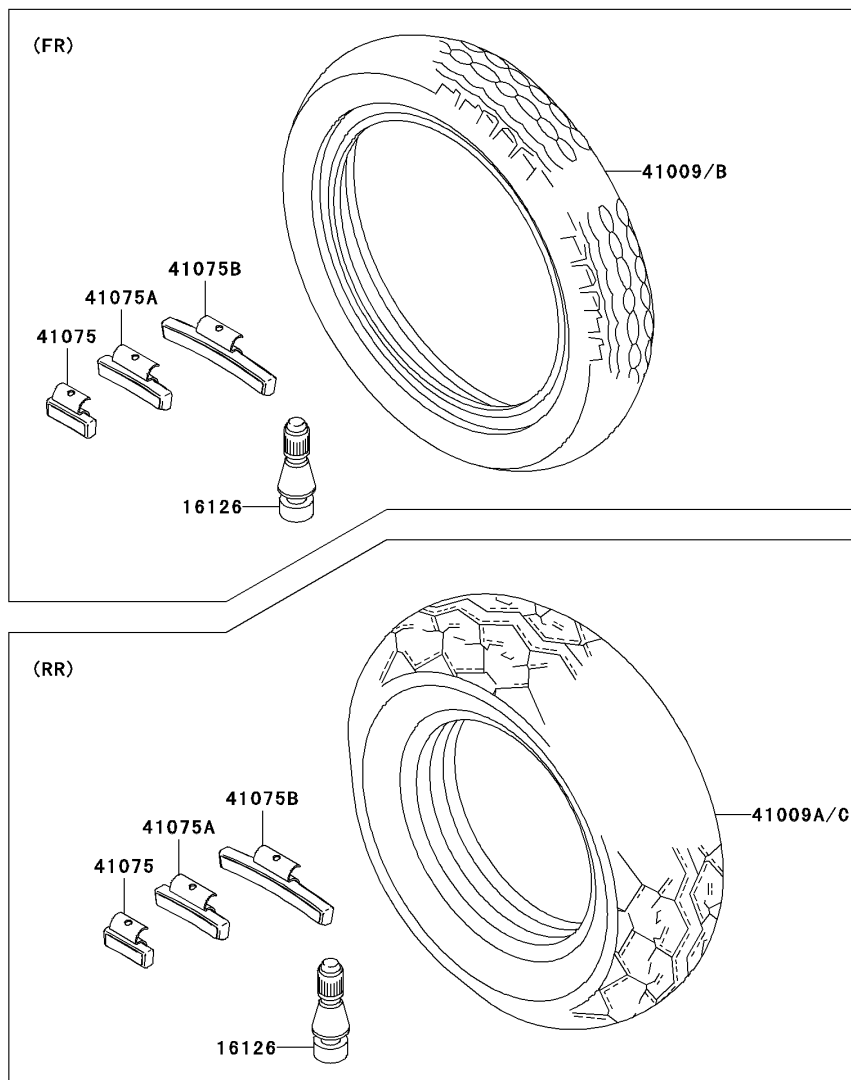

2006 Vulcan 750

PARTS DIAGRAM

Tires

F2210

2006 Vulcan 750

PARTS LIST

Tires

ITEM NAME	PART NUMBER	QUANTITY
VALVE,TIRE (Ref # 16126)	16126-1140	2
TIRE,FR,100/90-19 57H,F11A(D) (Ref # 41009)	41009-1059	1
TIRE,RR,150/90-15 74H,K425(D) (Ref # 41009A)	41009-1060	1
TIRE,FR,100/90-19 57H,L309(BS) (Ref # 41009B)	41009-1100	1
TIRE,RR,150/90-15 74H,G526(BS) (Ref # 41009C)	41009-1324	1
BALANCER-WHEEL,10G,SILVER (Ref # 41075)	41075-0014	AR
BALANCER-WHEEL,20G,SILVER (Ref # 41075A)	41075-0015	AR
BALANCER-WHEEL,30G,SILVER (Ref # 41075B)	41075-0016	AR