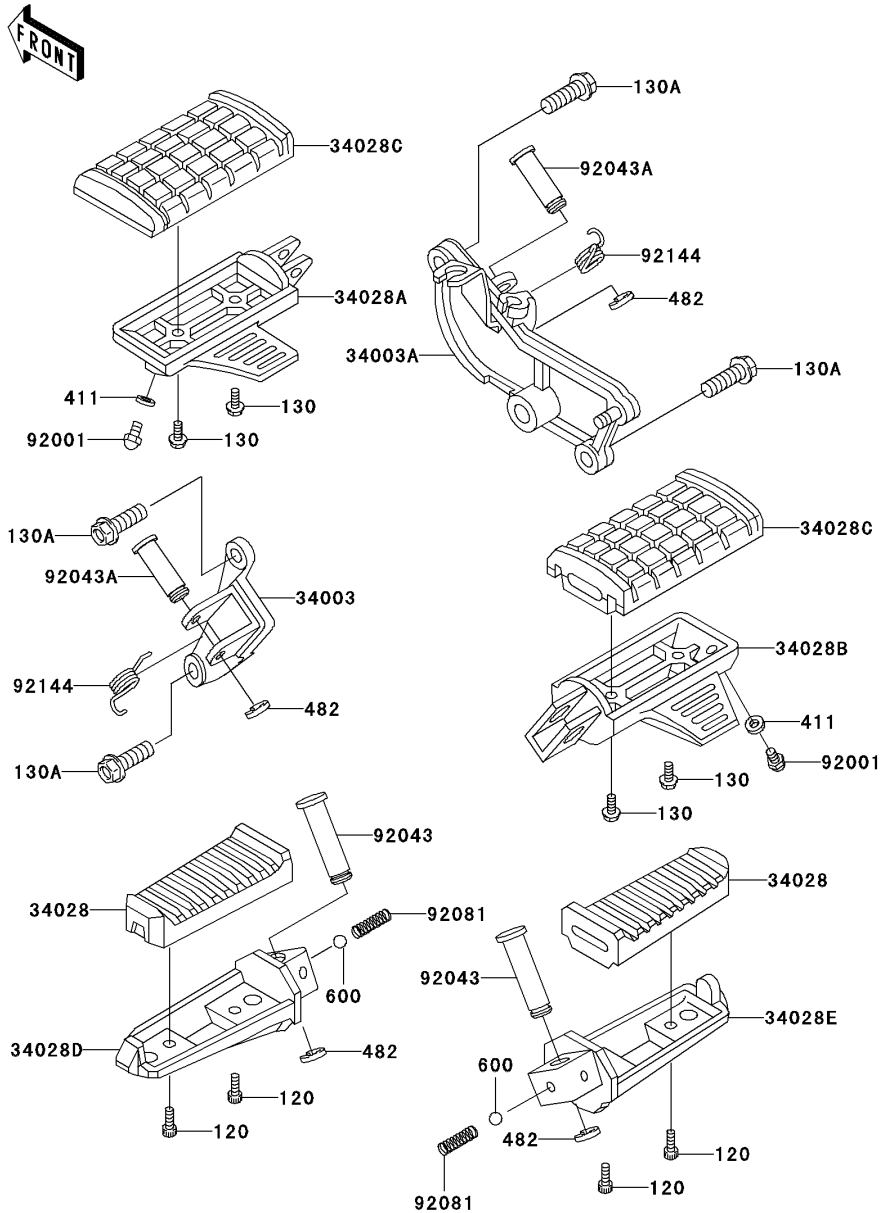

2006 Vulcan 750

PARTS DIAGRAM

Footrests

F2160

2006 Vulcan 750

PARTS LIST

Footrests

ITEM NAME

PART NUMBER

QUANTITY
