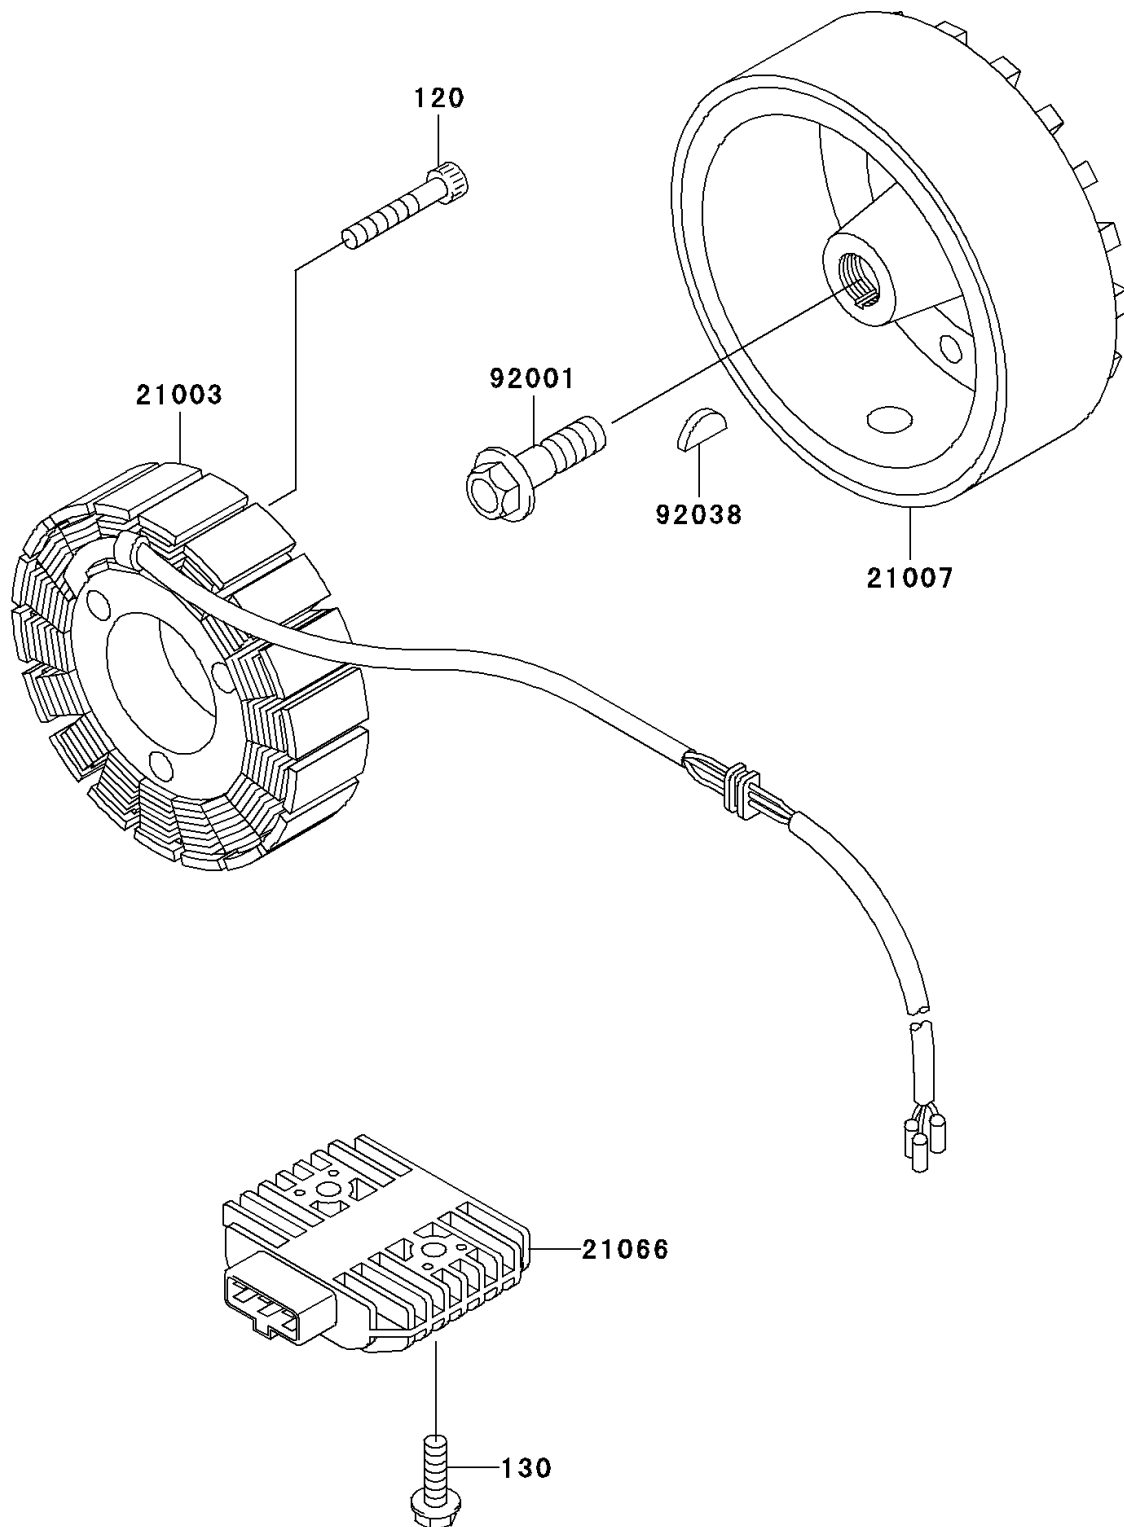

2006 Vulcan 750

PARTS DIAGRAM

Generator

E1810

2006 Vulcan 750

PARTS LIST

Generator

ITEM NAME	PART NUMBER	QUANTITY
BOLT-SOCKET,6X35 (Ref # 120)	120P0635	3
BOLT-FLANGED,6X20 (Ref # 130)	130B0620	2
STATOR (Ref # 21003)	21003-1118	1
ROTOR (Ref # 21007)	21007-1127	1
REGULATOR-VOLTAGE (Ref # 21066)	21066-1089	1
BOLT,FLANGED,12X40 (Ref # 92001)	92001-1146	1
KEY,WOODRUFF (Ref # 92038)	92038-001	1