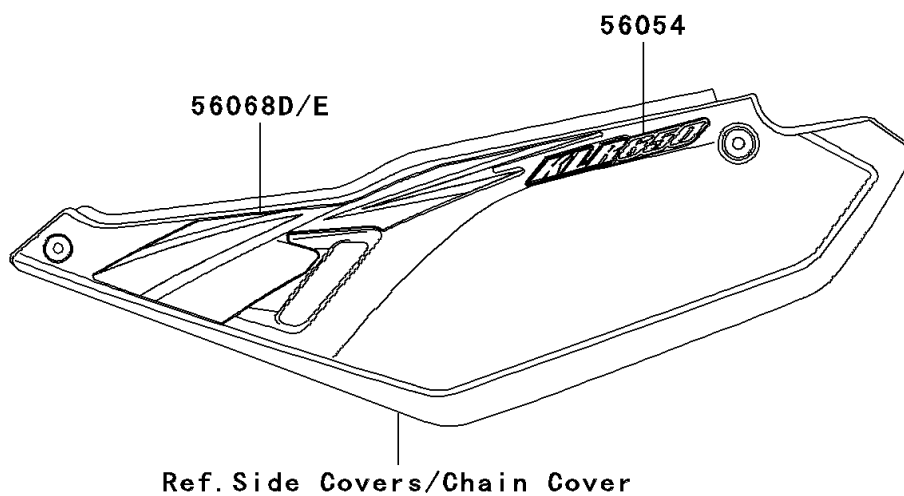

2010 KLR™ 650

PARTS DIAGRAM

Decals(Blue)(EAF)

Kawasaki

Let the Good Times Roll®

F2861H

2010 KLR™ 650

PARTS LIST