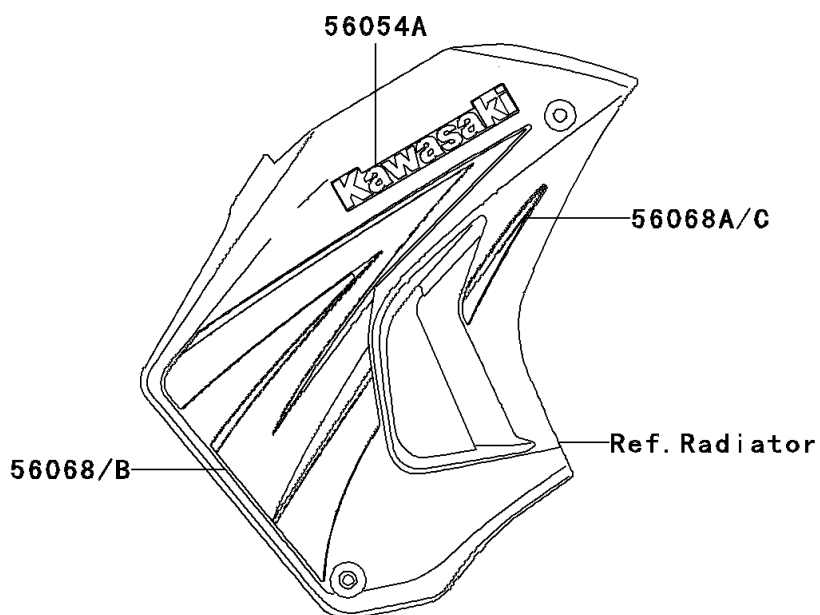

2010 KLR™ 650

PARTS DIAGRAM

Decals(Blue)(EAF)

Kawasaki

Let the Good Times Roll®

F2861H

2010 KLR™ 650

PARTS LIST

Decals(Blue)(EAF)

Kawasaki

Let the Good Times Roll®

ITEM NAME

PART NUMBER

QUANTITY
