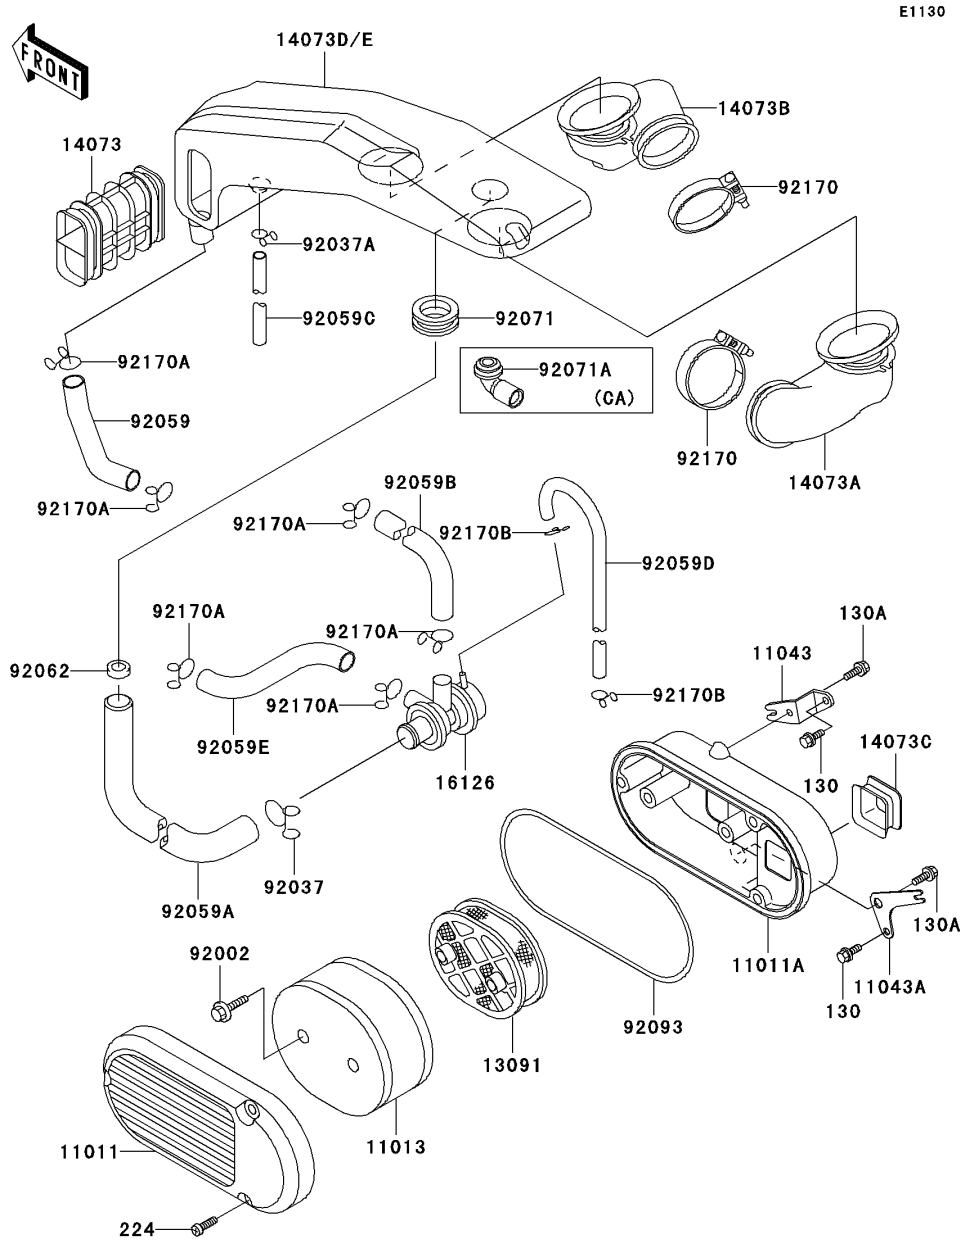

2006 Vulcan 750

PARTS DIAGRAM

Air Cleaner

2006 Vulcan 750

PARTS LIST

Air Cleaner

ITEM NAME	PART NUMBER	QUANTITY
BOLT-FLANGED,6X10 (Ref # 130)	130C0610	4
BOLT-FLANGED,6X12 (Ref # 130A)	130C0612	4
SCREW-PAN-WP-CROS,6X30 (Ref # 224)	224C0630	6
CASE-AIR FILTER,OUTSIDE (Ref # 11011)	11011-1181	2
CASE-AIR FILTER,INSIDE (Ref # 11011A)	11011-1225	2
ELEMENT-AIR FILTER (Ref # 11013)	11013-1122	2
BRACKET,AIR FILTER CASE (Ref # 11043)	11043-1181	2
BRACKET,AIR FILTER CASE (Ref # 11043A)	11043-1975	2
HOLDER,ELEMENT (Ref # 13091)	13091-1345	2
DUCT,AIR FILTER (Ref # 14073)	14073-1197	2
DUCT,FR,CARBURATOR (Ref # 14073A)	14073-1199	1
DUCT,RR,CARBURATOR (Ref # 14073B)	14073-1200	1
DUCT,INLET (Ref # 14073C)	14073-1209	2
VALVE,AIR SWITCH (Ref # 16126)	16126-1139	1
BOLT,6X25 (Ref # 92002)	92002-1137	4
CLAMP,TUBE (Ref # 92037)	92037-1076	1
CLAMP,TUBE (Ref # 92037A)	92037-147	1
TUBE,15X20X116 (Ref # 92059)	92059-1512	1
TUBE,19X25X600 (Ref # 92059A)	92059-1537	1
TUBE (Ref # 92059B)	92059-1587	1
TUBE (Ref # 92059C)	92059-1603	1
TUBE,4X9X330 (Ref # 92059D)	92059-1617	1
TUBE (Ref # 92059E)	92059-1618	1
NOZZLE,7X20.3X10 (Ref # 92062)	92062-1061	1
GROMMET,AIR FILTER (Ref # 92071)	92071-1013	1
SEAL,AIR FILTER (Ref # 92093)	92093-1177	2
CLAMP (Ref # 92170)	92170-1444	2
CLAMP,TUBE (Ref # 92170A)	92170-1445	6
CLAMP (Ref # 92170B)	92170-1450	2

2006 Vulcan 750

PARTS LIST

Air Cleaner

ITEM NAME	PART NUMBER	QUANTITY
DUCT,MAIN (Ref # 14073D)	14073-1281	1
DUCT,MAIN (Ref # 14073E)	14073-1282	1
GROMMET,AIR FILTER (Ref # 92071A)	92071-1114	1