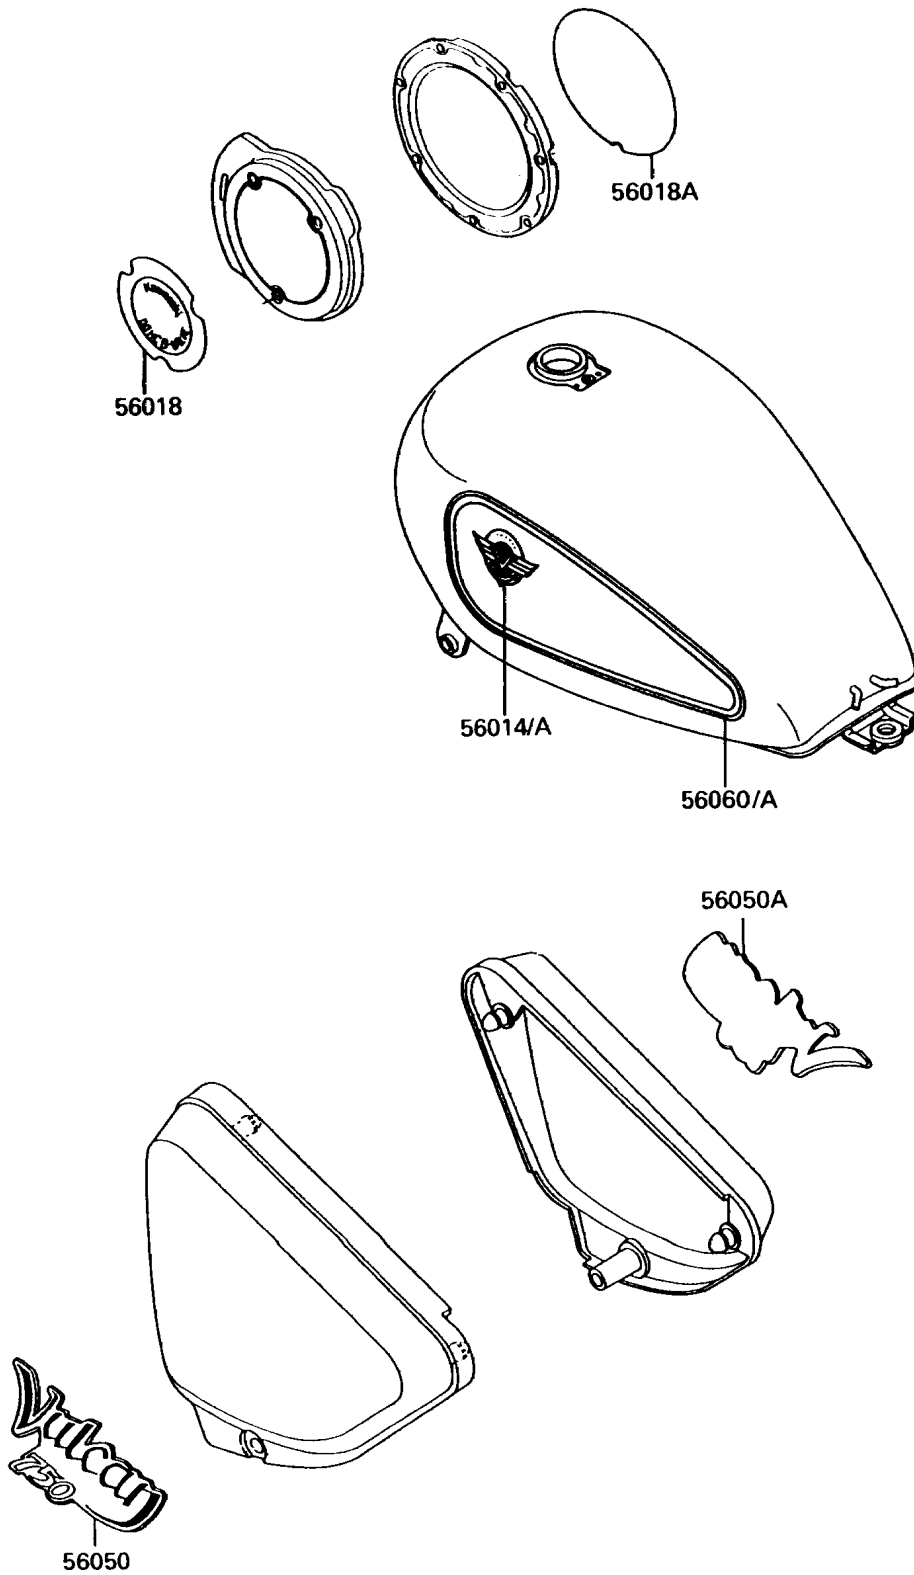

## PARTS DIAGRAM

Decal(Green/Green)(VN750-A8/A9)

F2861B

# 1993 Vulcan 750

## PARTS LIST

Decal(Green/Green)(VN750-A8/A9)

ITEM NAME	PART NUMBER	QUANTITY
EMBLEM,FUEL TANK,LH (Ref # 56014)	56014-1272	1
EMBLEM,FUEL TANK,RH (Ref # 56014A)	56014-1273	1
MARK,GENERATOR COVER (Ref # 56018)	56018-1666	1
MARK,CLUTCH COVER (Ref # 56018A)	56018-1667	1
MARK,SIDE COVER,LH (Ref # 56050)	56050-1772	1
MARK,SIDE COVER,RH (Ref # 56050A)	56050-1773	1
PATTERN,FUEL TANK,LH (Ref # 56060)	56060-1014	1
PATTERN,FUEL TANK,RH (Ref # 56060A)	56060-1015	1