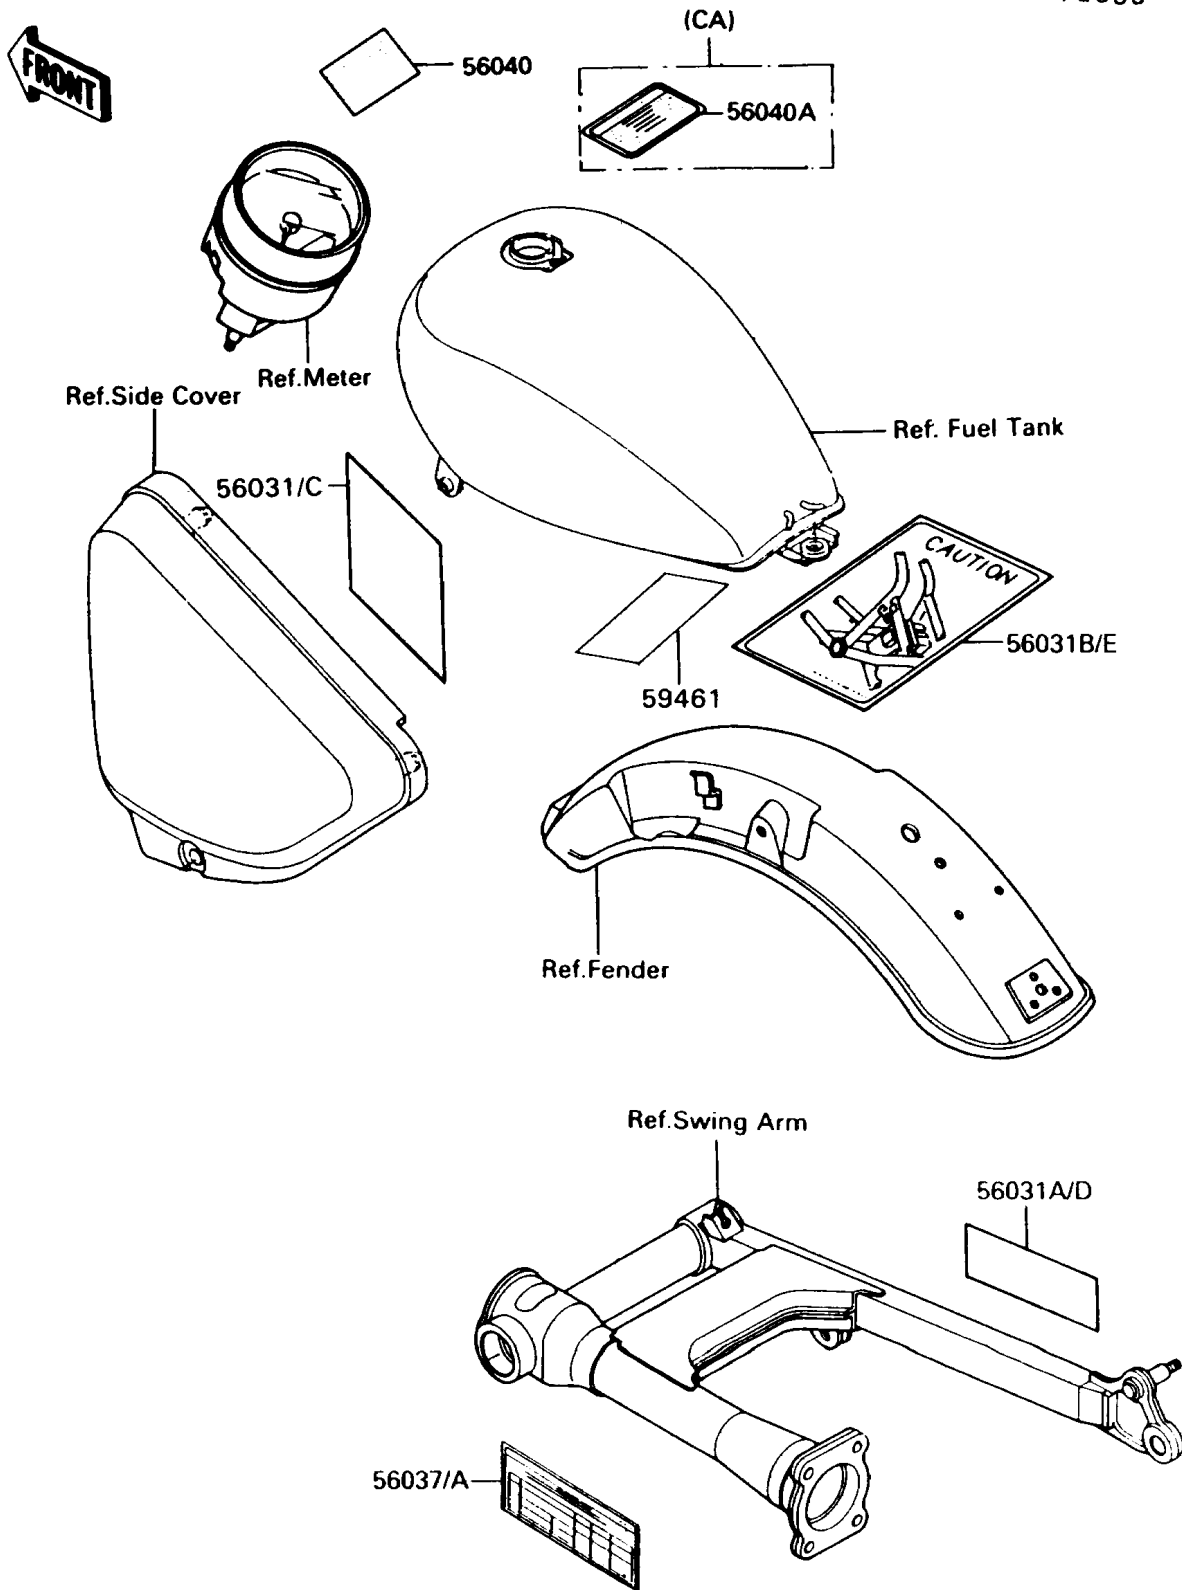

1992 Vulcan 750

PARTS DIAGRAM

Label

F2860

1992 Vulcan 750

PARTS LIST

Label

Kawasaki

Let the Good Times Roll®

ITEM NAME

PART NUMBER

QUANTITY
