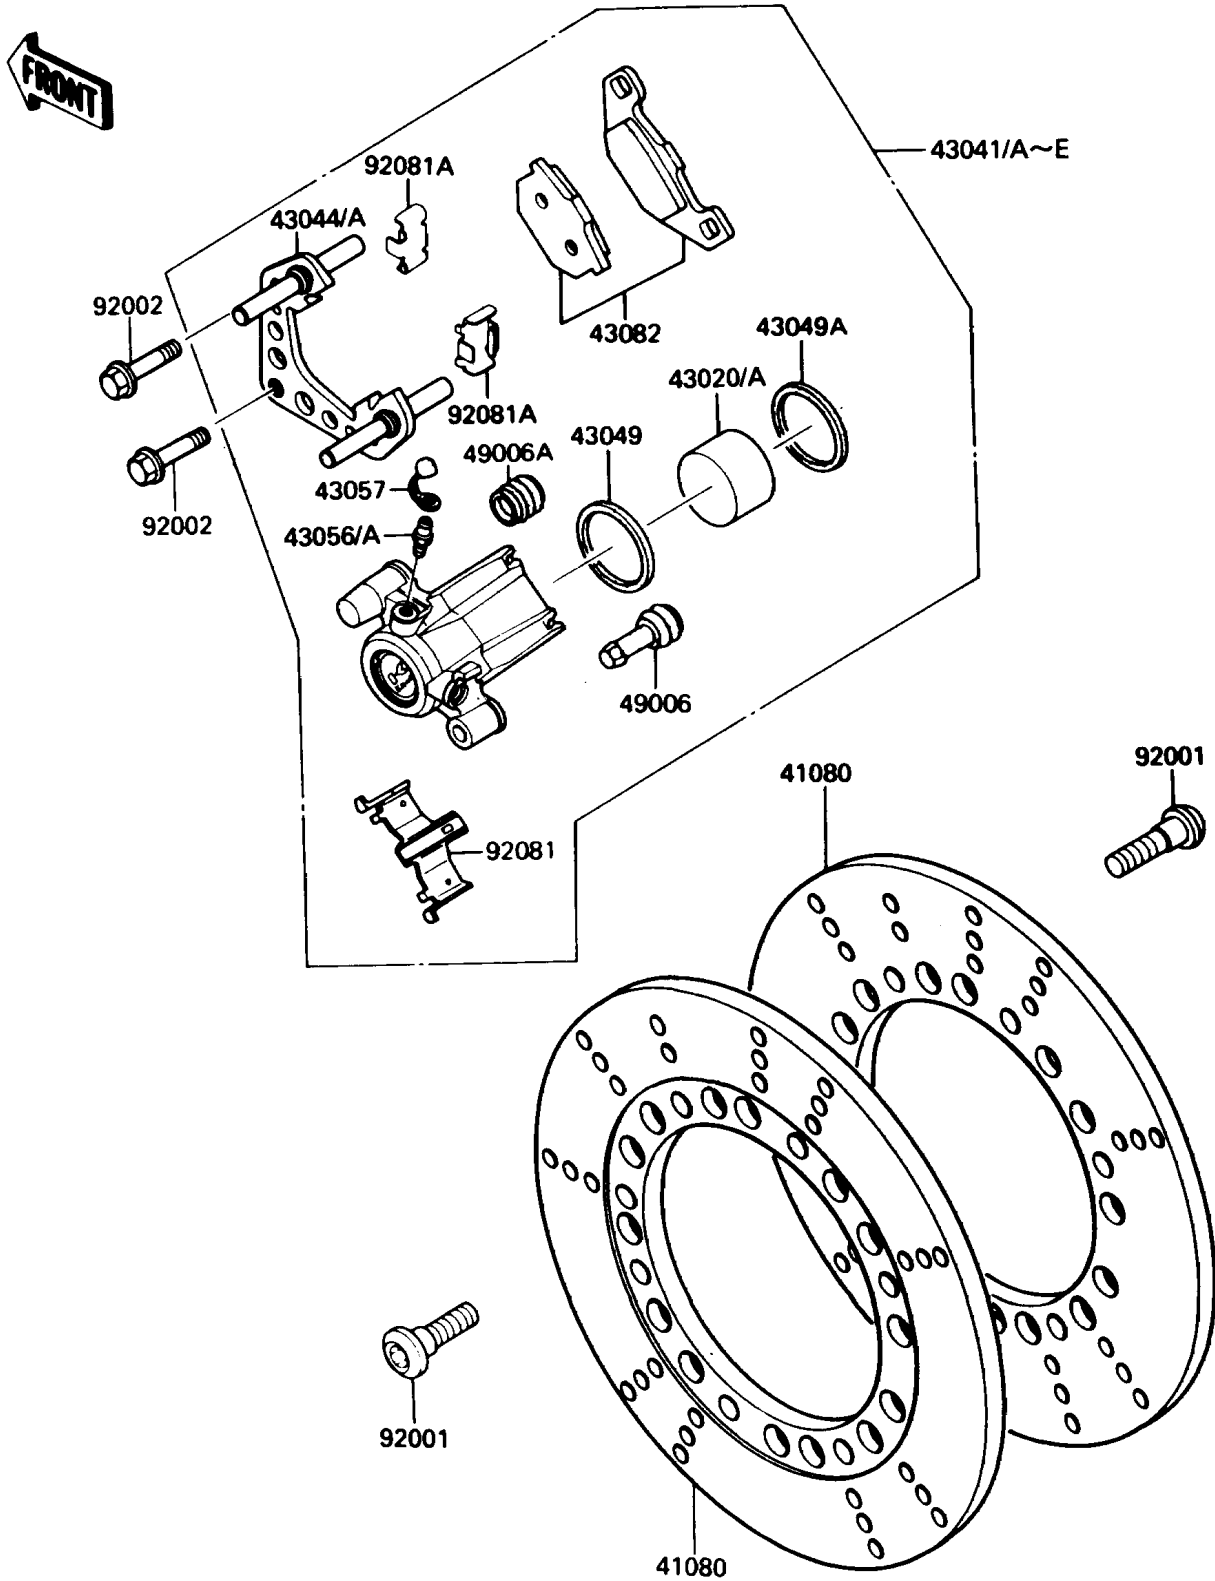

1992 Vulcan 750

PARTS DIAGRAM

Front Brake

F2292

1992 Vulcan 750

PARTS LIST

Front Brake

ITEM NAME

PART NUMBER

QUANTITY
