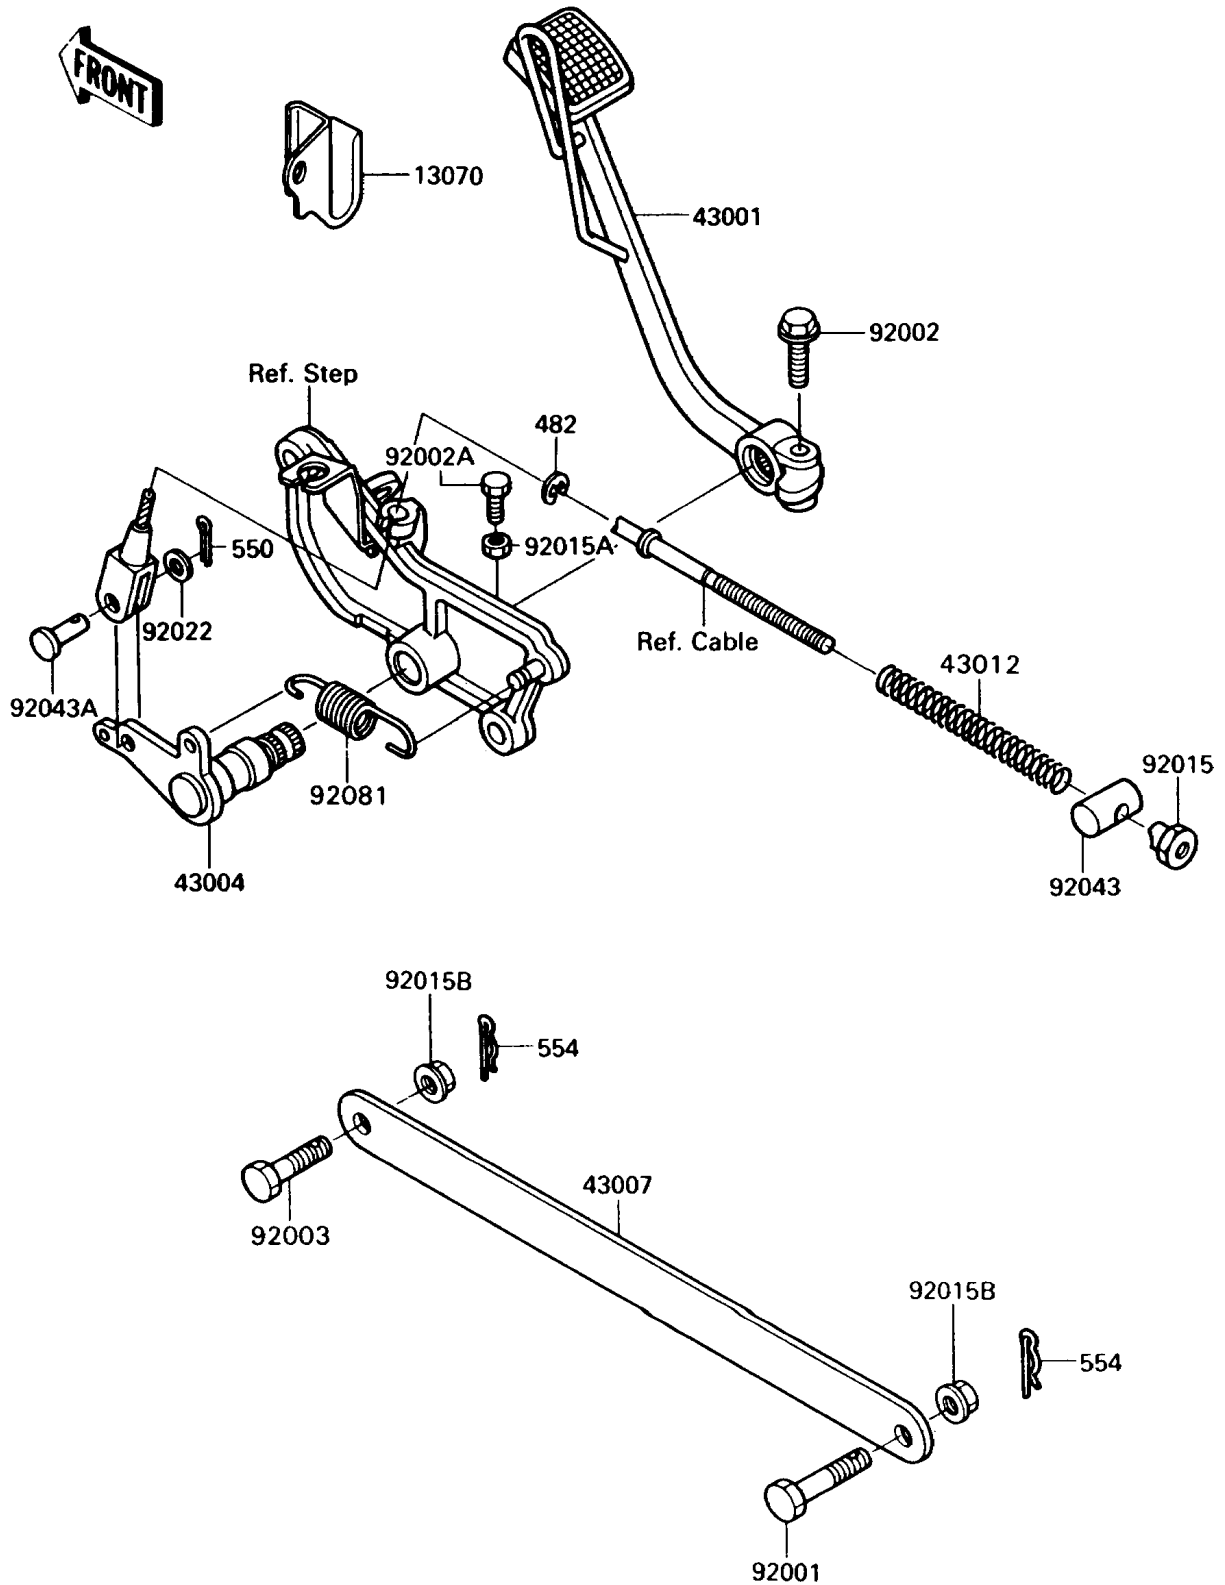

1992 Vulcan 750

PARTS DIAGRAM

Brake Pedal

F2260

1992 Vulcan 750

PARTS LIST

Brake Pedal

ITEM NAME

PART NUMBER

QUANTITY
