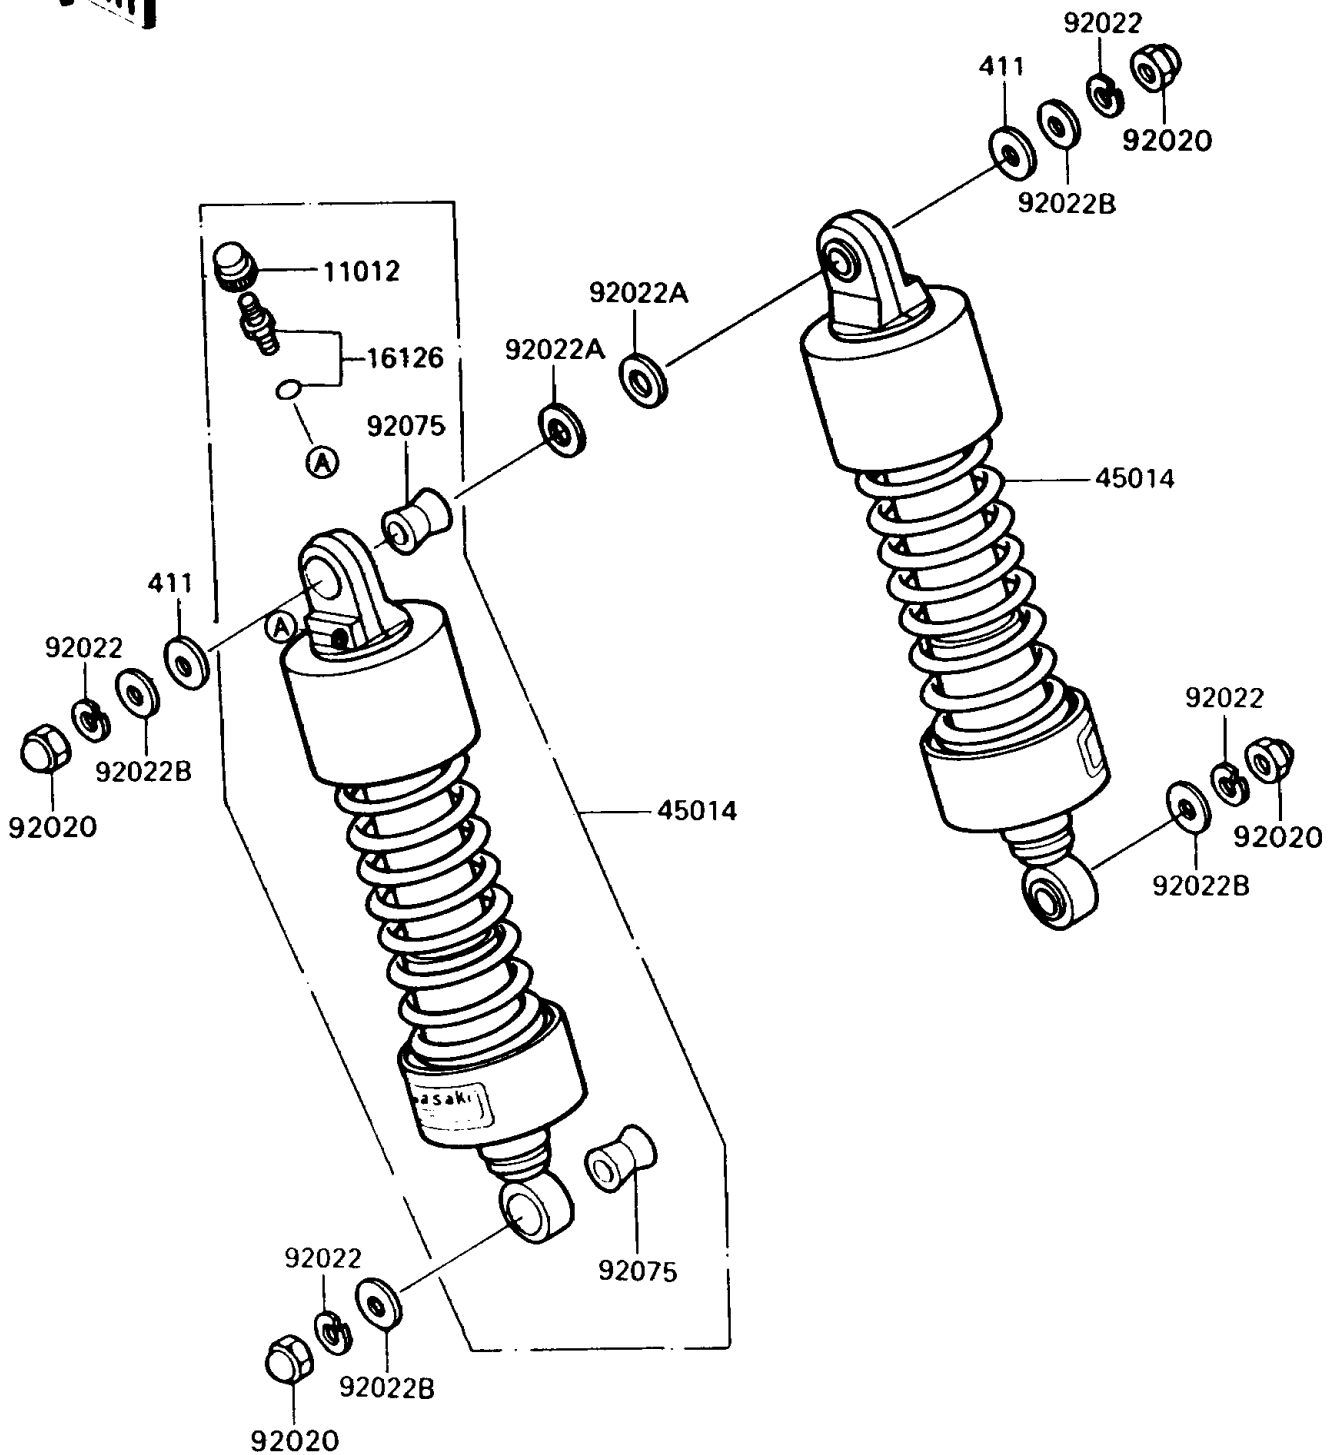

1992 Vulcan 750

PARTS DIAGRAM

Suspension/Shock Absorber

F2151

1992 Vulcan 750

PARTS LIST

Suspension/Shock Absorber

ITEM NAME

PART NUMBER

QUANTITY
