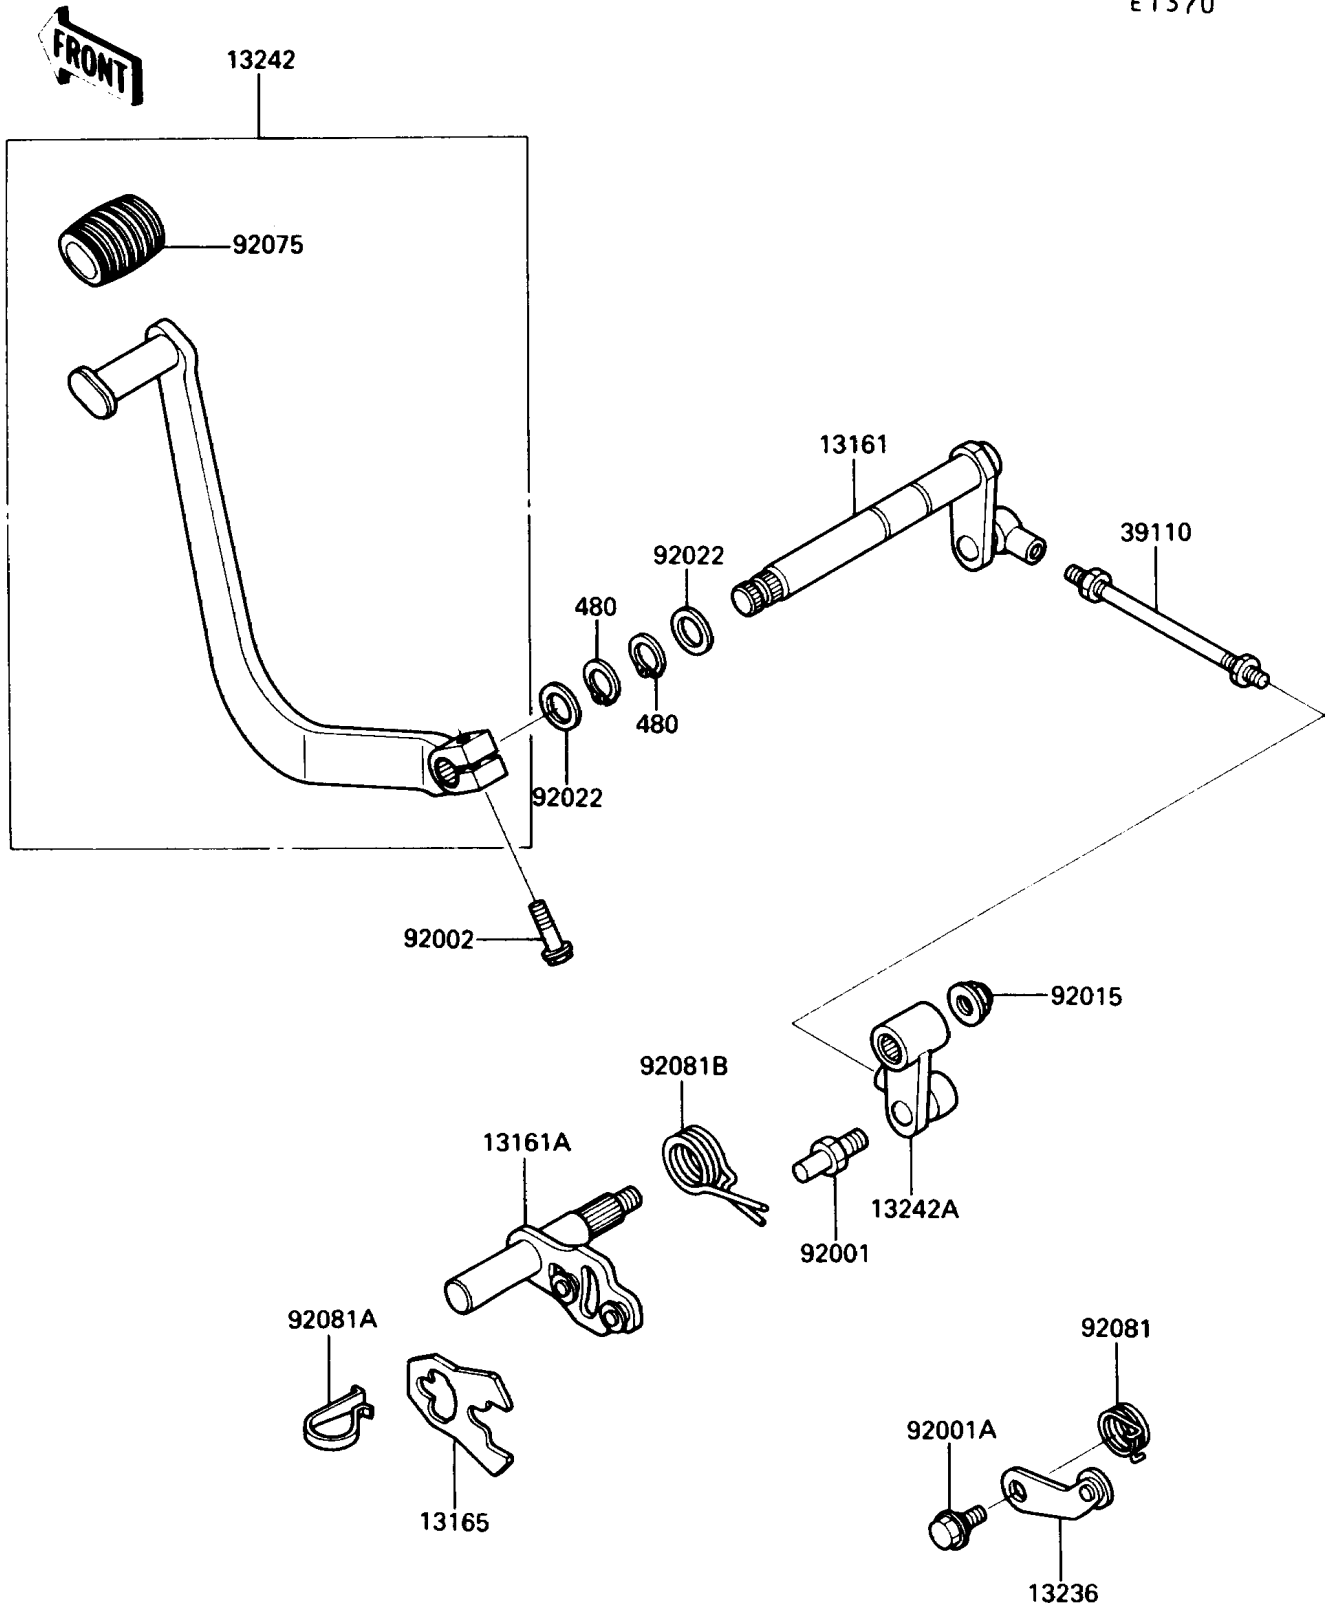

1992 Vulcan 750

PARTS DIAGRAM

Gear Change Mechanism

E1370

1992 Vulcan 750

PARTS LIST

Gear Change Mechanism

ITEM NAME

PART NUMBER

QUANTITY
