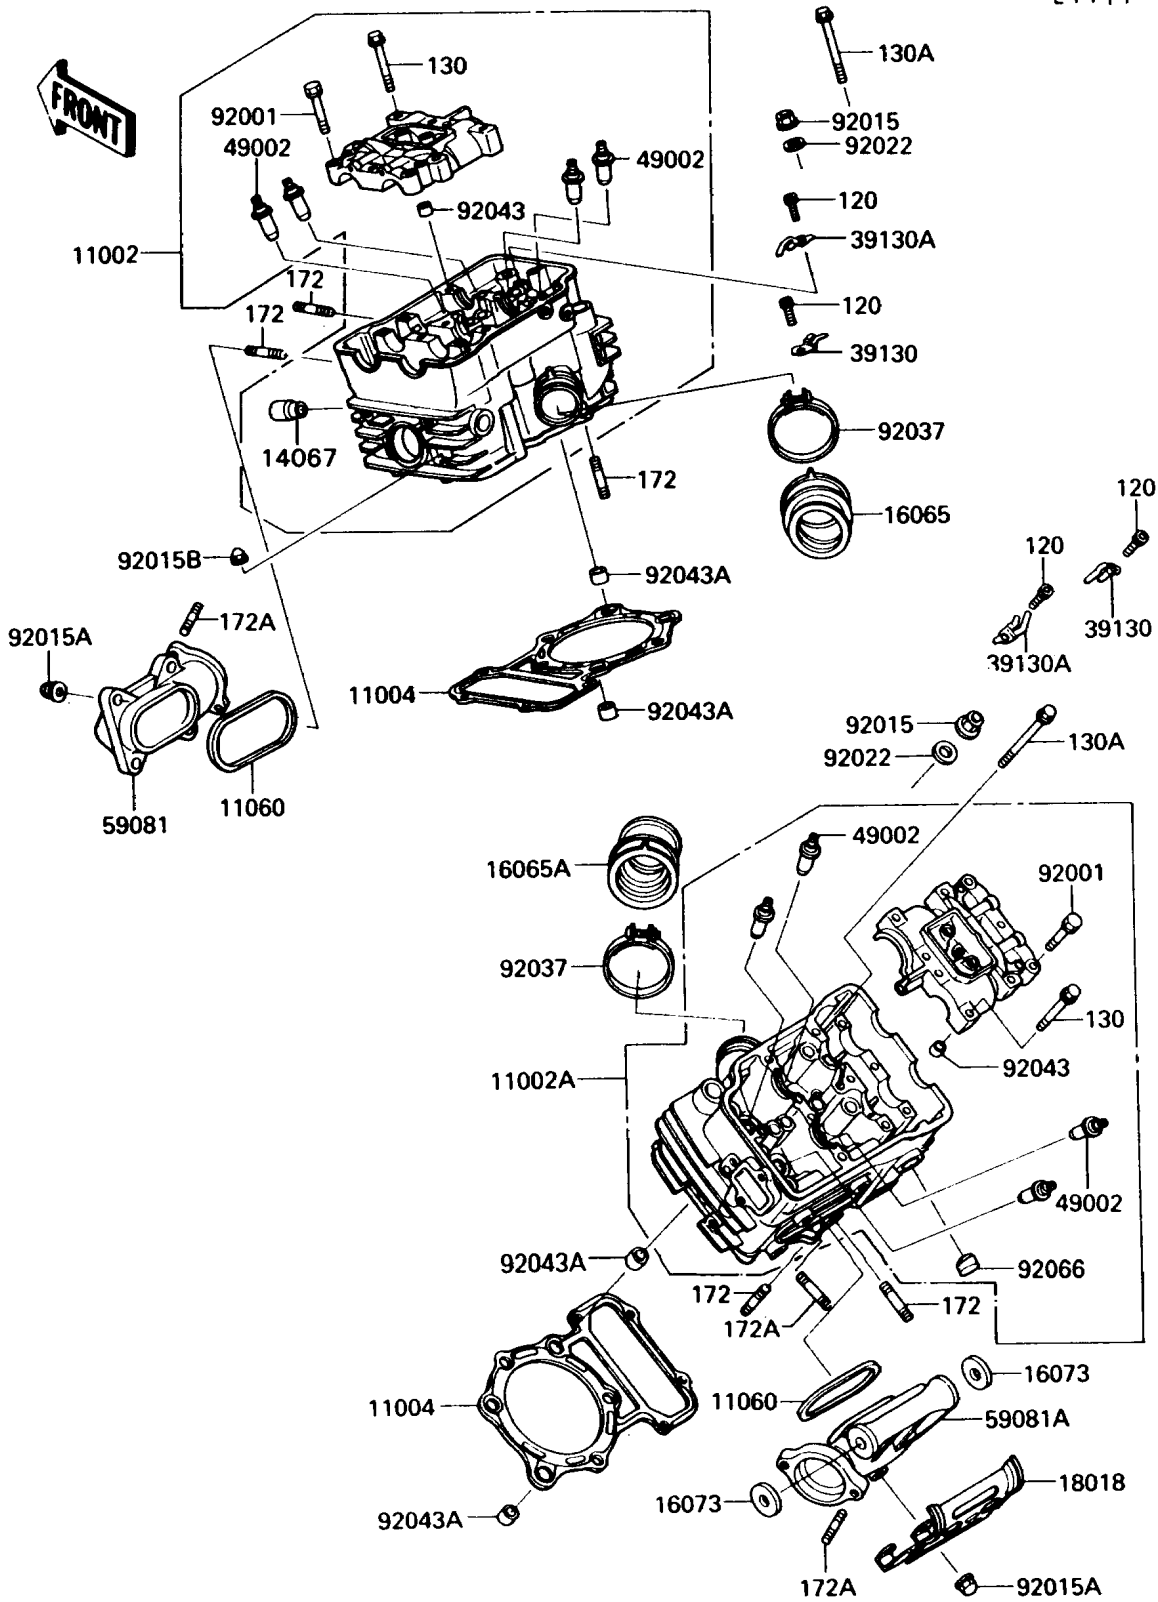

1992 Vulcan 750

PARTS DIAGRAM

Cylinder Head

E1111

1992 Vulcan 750

PARTS LIST

Cylinder Head

ITEM NAME

PART NUMBER

QUANTITY
