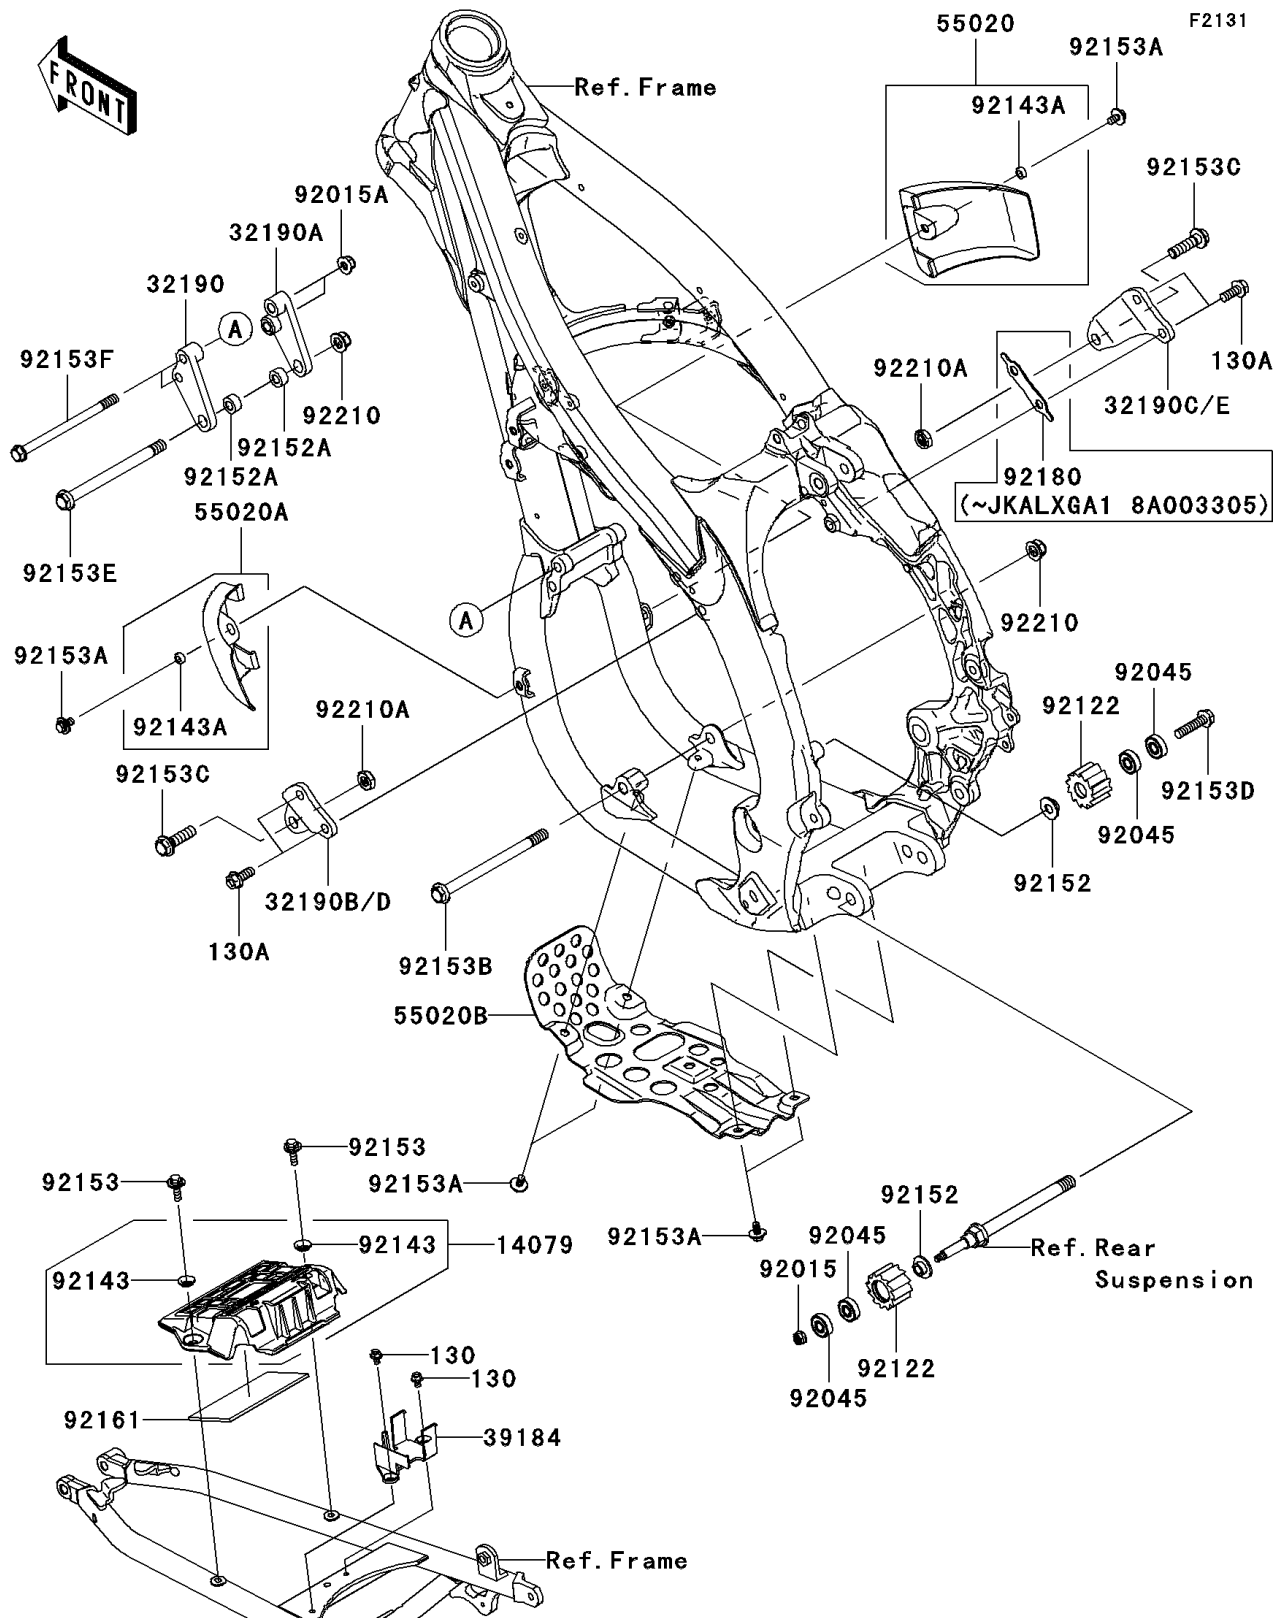

2008 KLX[®] 450R

PARTS DIAGRAM

Frame Fittings

Kawasaki

Let the Good Times Roll[®]

2008 KLX[®] 450R

PARTS LIST

Frame Fittings

ITEM NAME

PART NUMBER

QUANTITY
