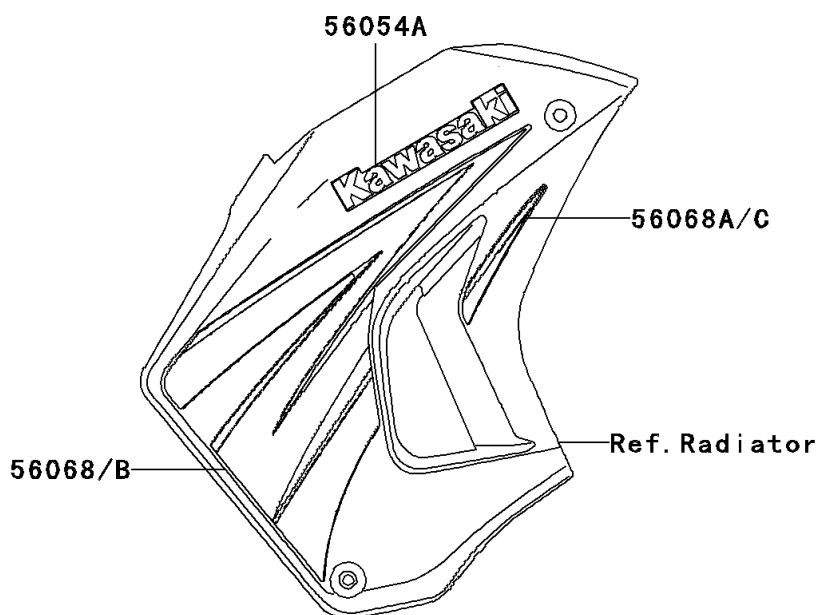

2010 KLR™ 650

PARTS DIAGRAM

Decals(Red)(EAF)

Kawasaki

Let the Good Times Roll®

F2861G

2010 KLR™ 650

PARTS LIST

Decals(Red)(EAF)

Kawasaki

Let the Good Times Roll®

ITEM NAME

PART NUMBER

QUANTITY
