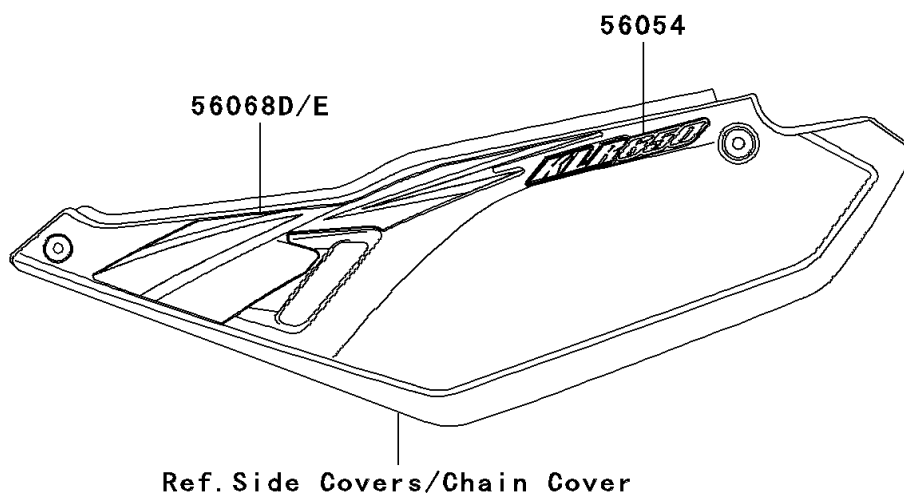

2010 KLR™ 650

PARTS DIAGRAM

Decals(Red)(EAF)

Kawasaki

Let the Good Times Roll®

F2861G

2010 KLR™ 650

PARTS LIST

Decals(Red)(EAF)

Kawasaki

Let the Good Times Roll®

ITEM NAME

PART NUMBER

QUANTITY
