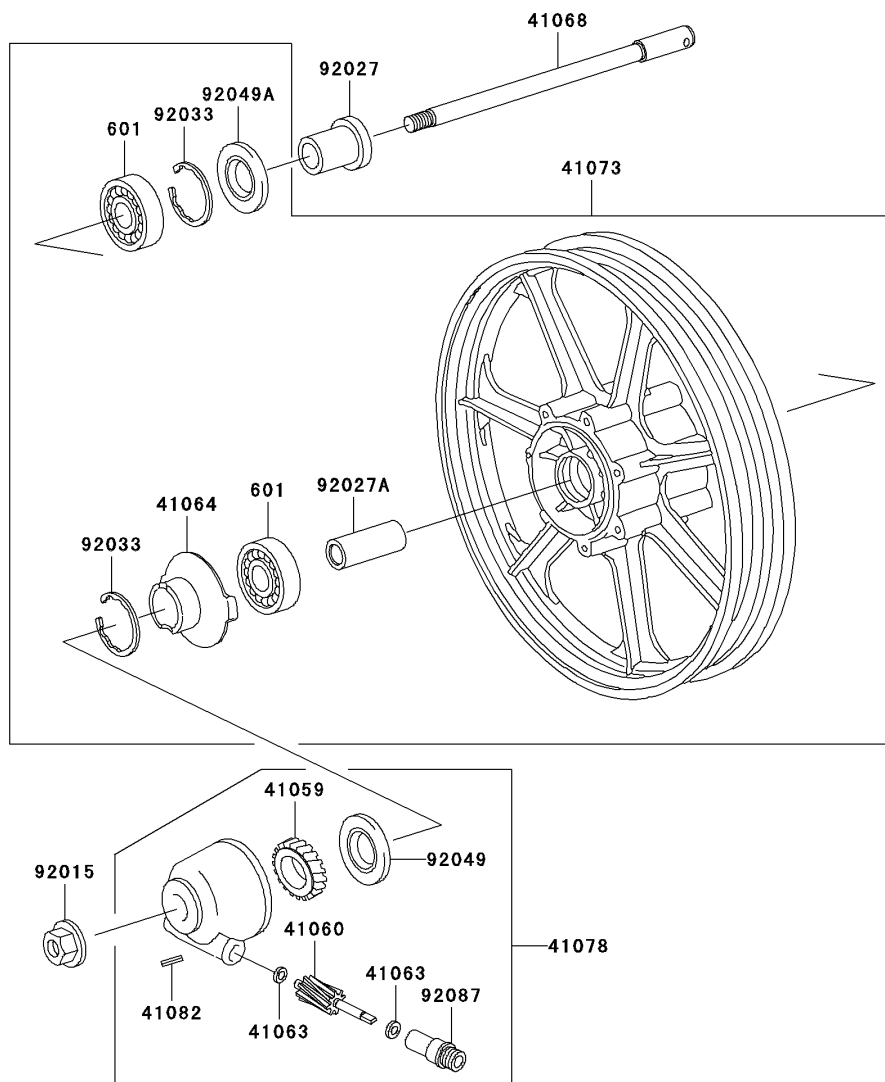

2004 Vulcan 750

PARTS DIAGRAM

Front Wheel

F2230

2004 Vulcan 750

PARTS LIST

Front Wheel

ITEM NAME

PART NUMBER

QUANTITY
