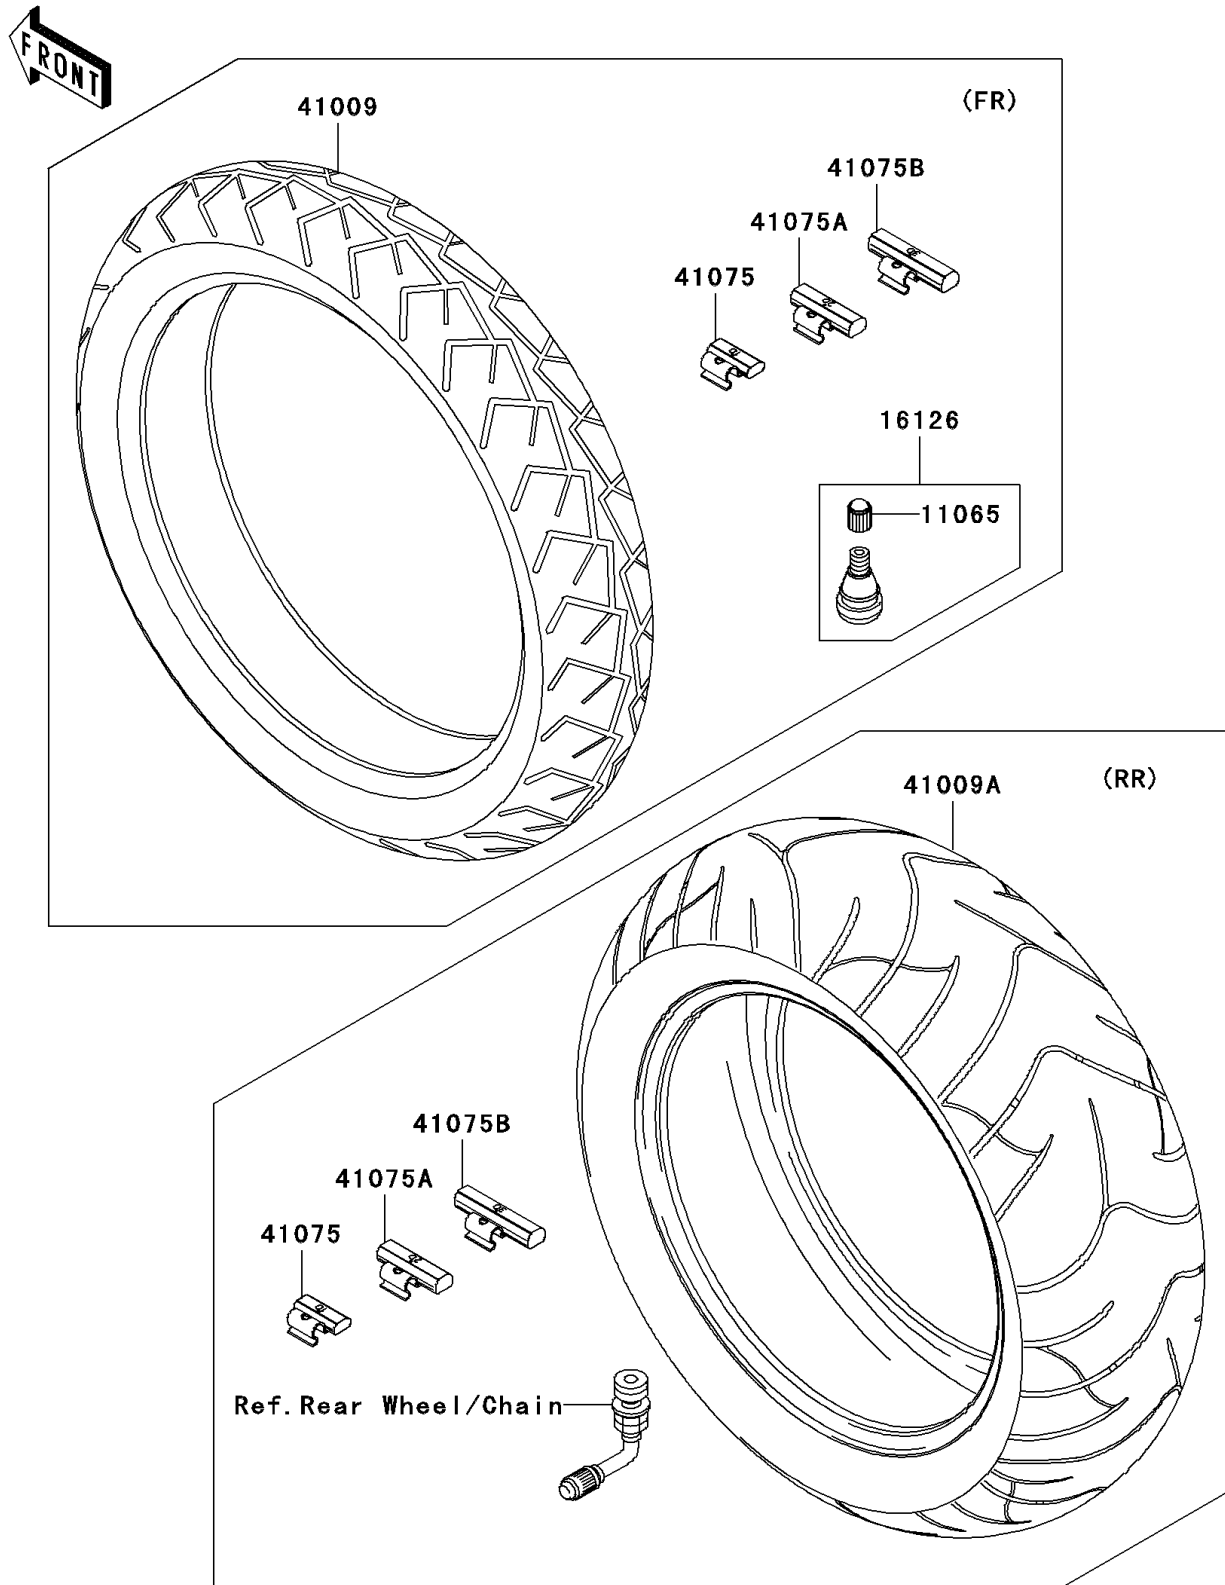

2008 Vulcan® 2000 Classic

PARTS DIAGRAM

Tires

F2210

2008 Vulcan[®] 2000 Classic

PARTS LIST

Tires

ITEM NAME

PART NUMBER

QUANTITY
