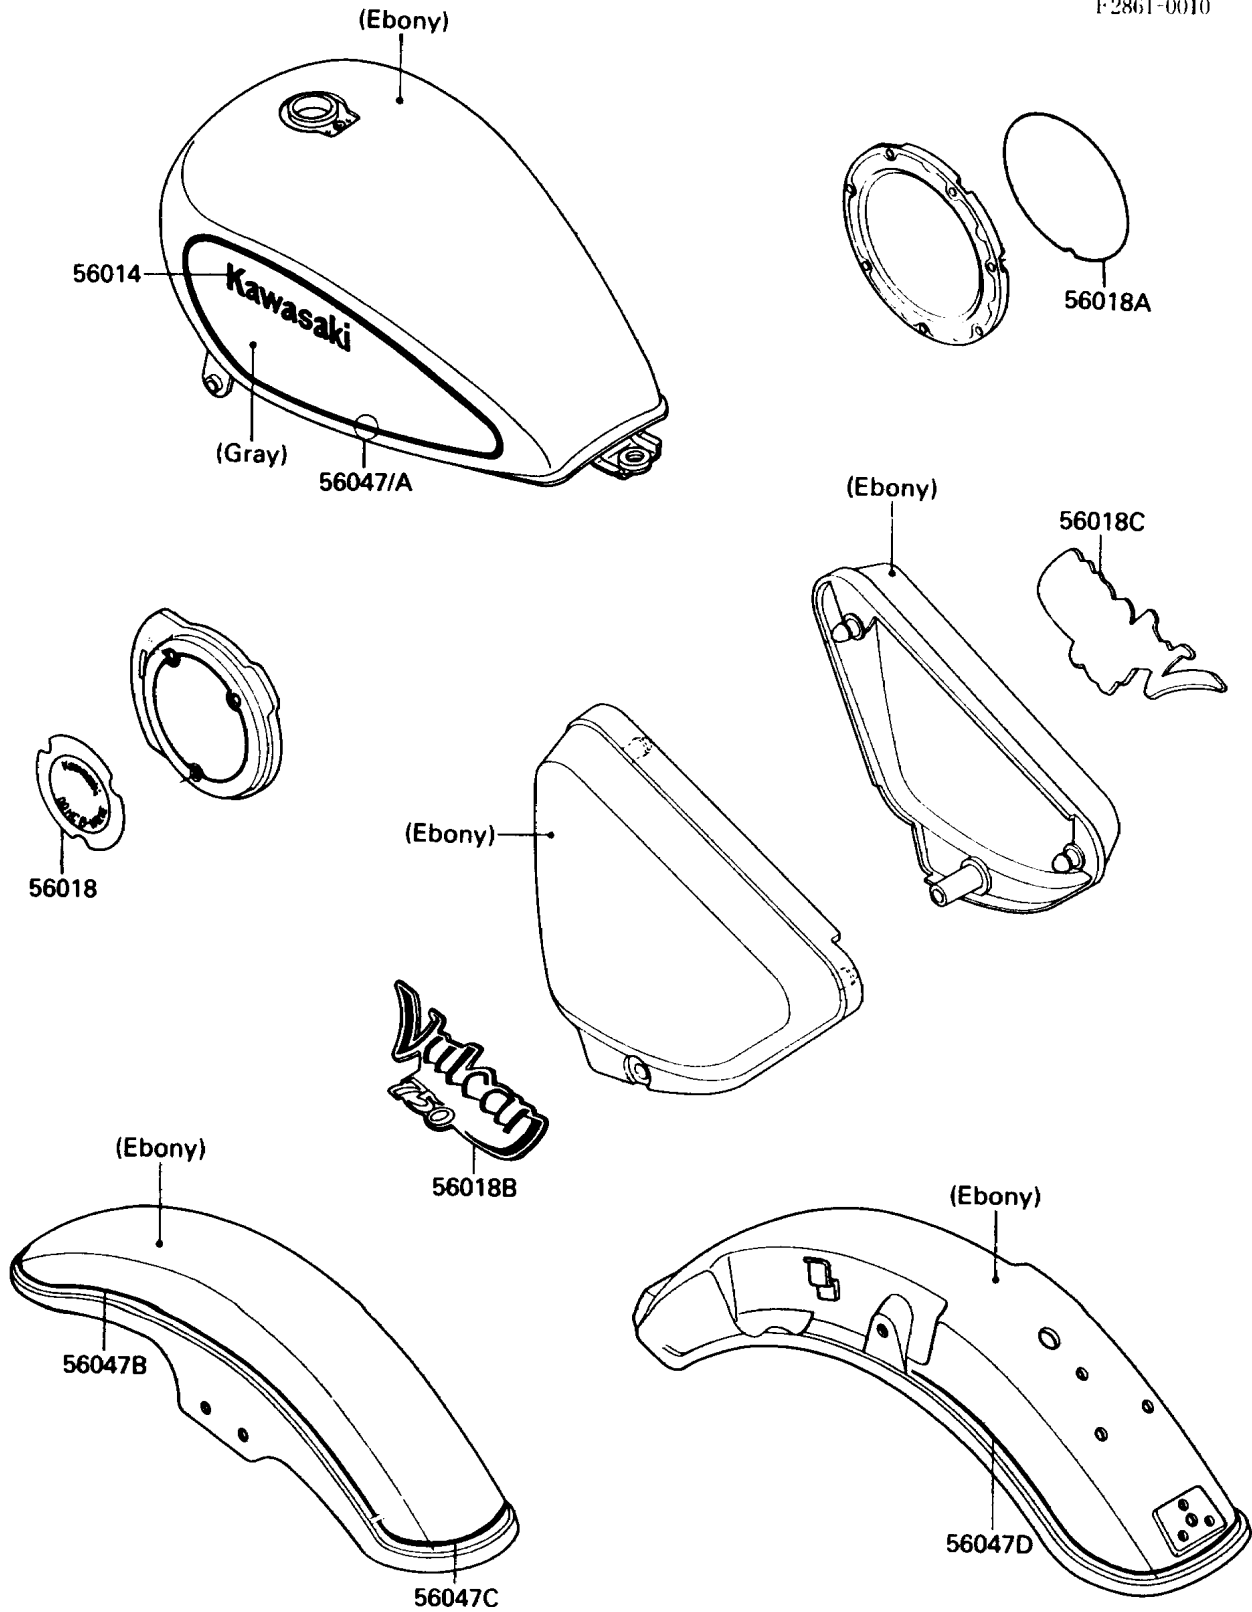

1986 Vulcan 750

PARTS DIAGRAM

Decals

F2861-0010

1986 Vulcan 750

PARTS LIST

Decals

ITEM NAME	PART NUMBER	QUANTITY
MARK,GENERATOR COVER (Ref # 56018)	56018-1666	2
MARK,CLUTCH COVER (Ref # 56018A)	56018-1667	2