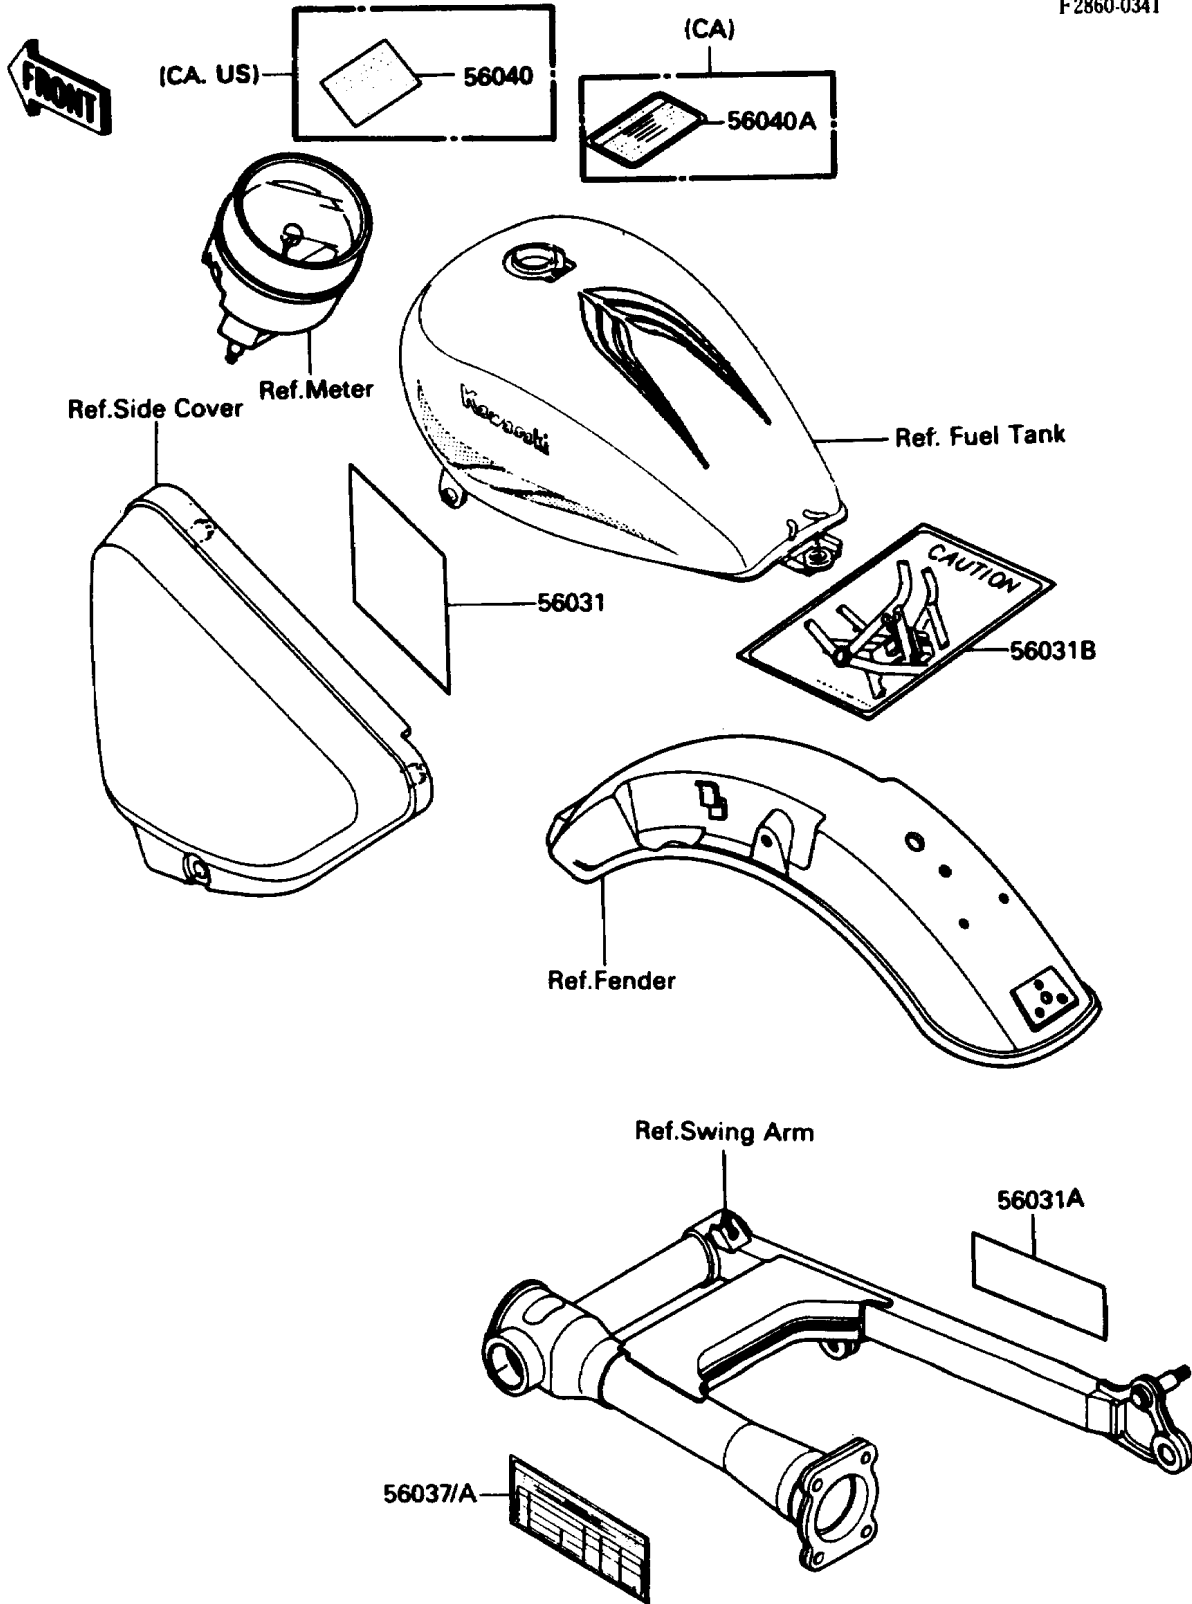

1986 Vulcan 750

PARTS DIAGRAM

Labels

F2860-0341

1986 Vulcan 750

PARTS LIST

Labels

ITEM NAME	PART NUMBER	QUANTITY
LABEL-MANUAL,DAILY SAFETY (Ref # 56031)	56031-1394	1
LABEL-MANUAL,OIL&OIL FILTER (Ref # 56031A)	56031-1406	1
LABEL-MANUAL,BATTERY VENT (Ref # 56031B)	56031-1422	1
LABEL-SPECIFICATION,TIRE&LOAD (Ref # 56037)	56037-1311	1
LABEL-SPECIFICATION,TIRE&LOAD (Ref # 56037A)	56037-1312	1
LABEL-WARNING,BREAK IN CAUTION (Ref # 56040)	56040-1007	1
LABEL-WARNING,EVAPO (Ref # 56040A)	56040-1121	1