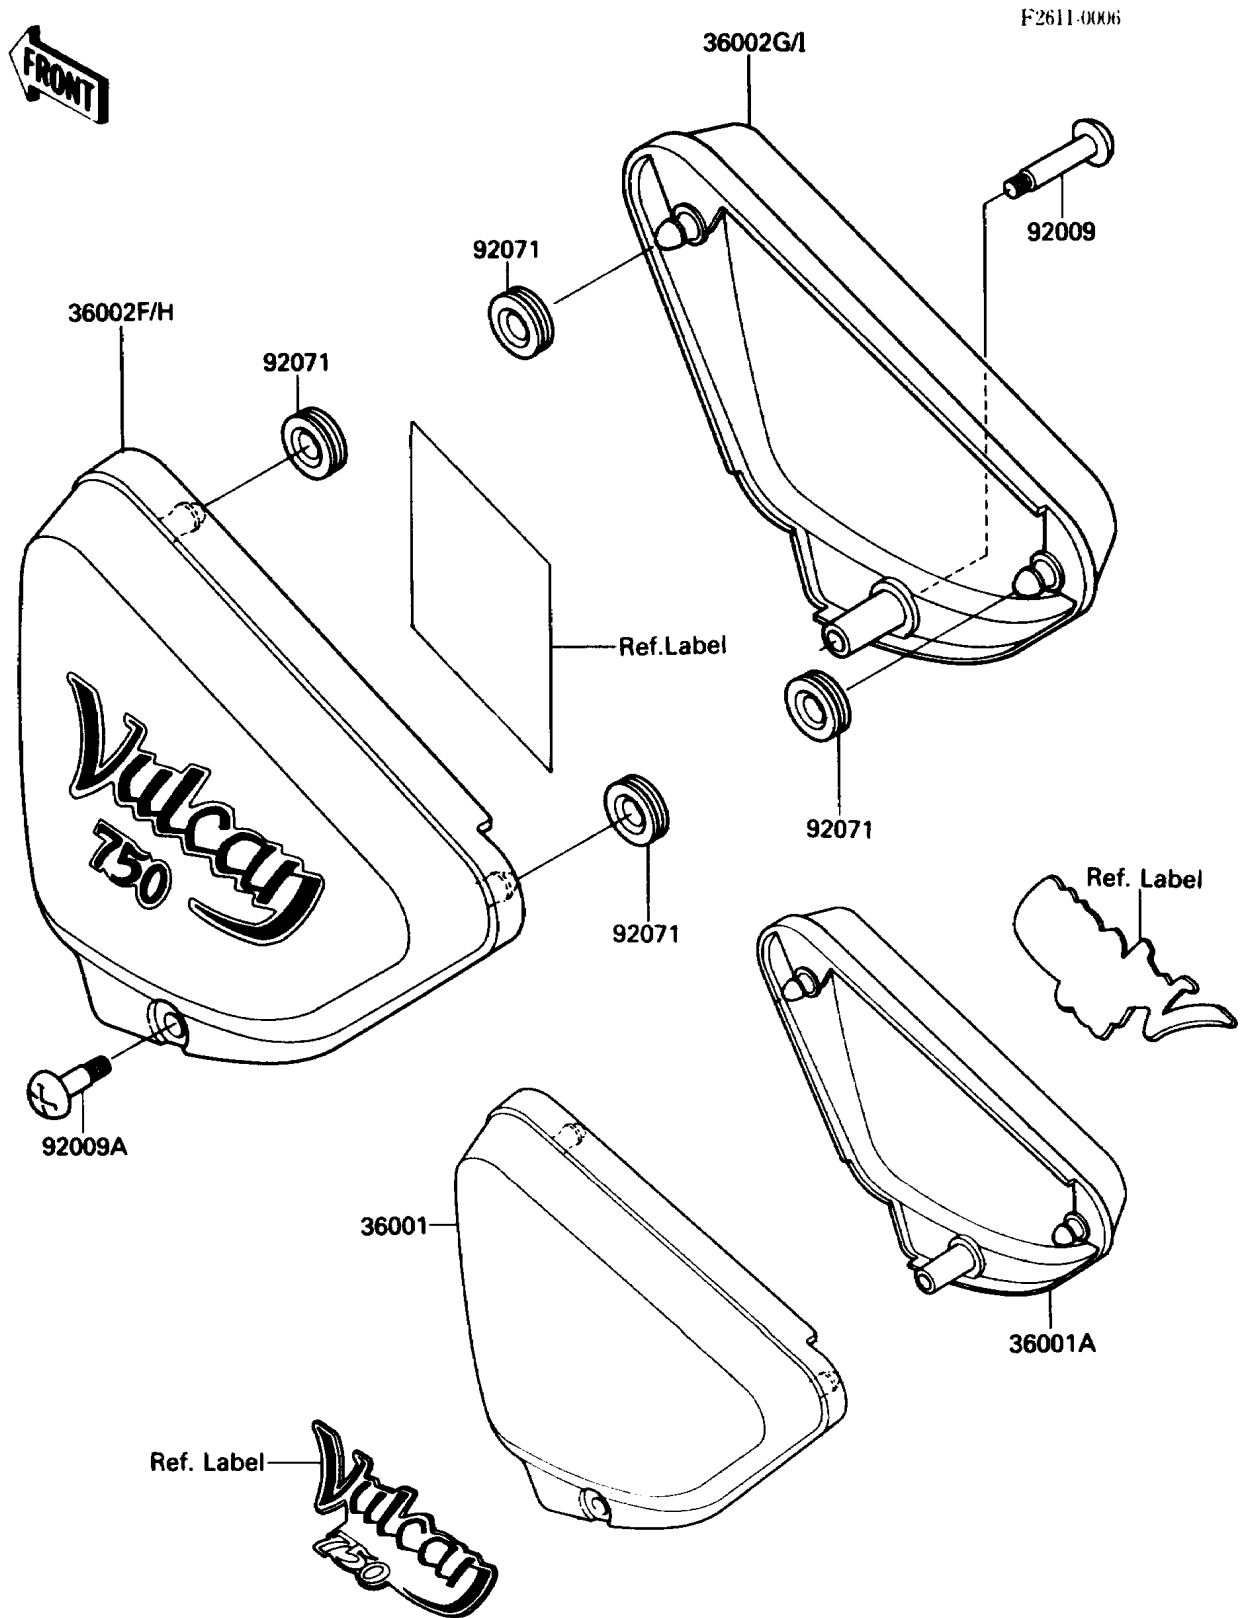

1986 Vulcan 750

PARTS DIAGRAM

Side Covers

1986 Vulcan 750

PARTS LIST

Side Covers

ITEM NAME	PART NUMBER	QUANTITY
COVER-SIDE,LH,EBONY (Ref # 36002F)	36002-5181-H8	1
COVER-SIDE,RH,EBONY (Ref # 36002G)	36002-5182-H8	1
COVER-SIDE,LH,L.V.RED (Ref # 36002H)	36002-5183-P5	1
COVER-SIDE,RH.L.V.RED (Ref # 36002I)	36002-5184-P5	1
SCREW,6X40 (Ref # 92009)	92009-1091	1
SCREW,6X25.5 (Ref # 92009A)	92009-1373	1
GROMMET (Ref # 92071)	92071-056	4