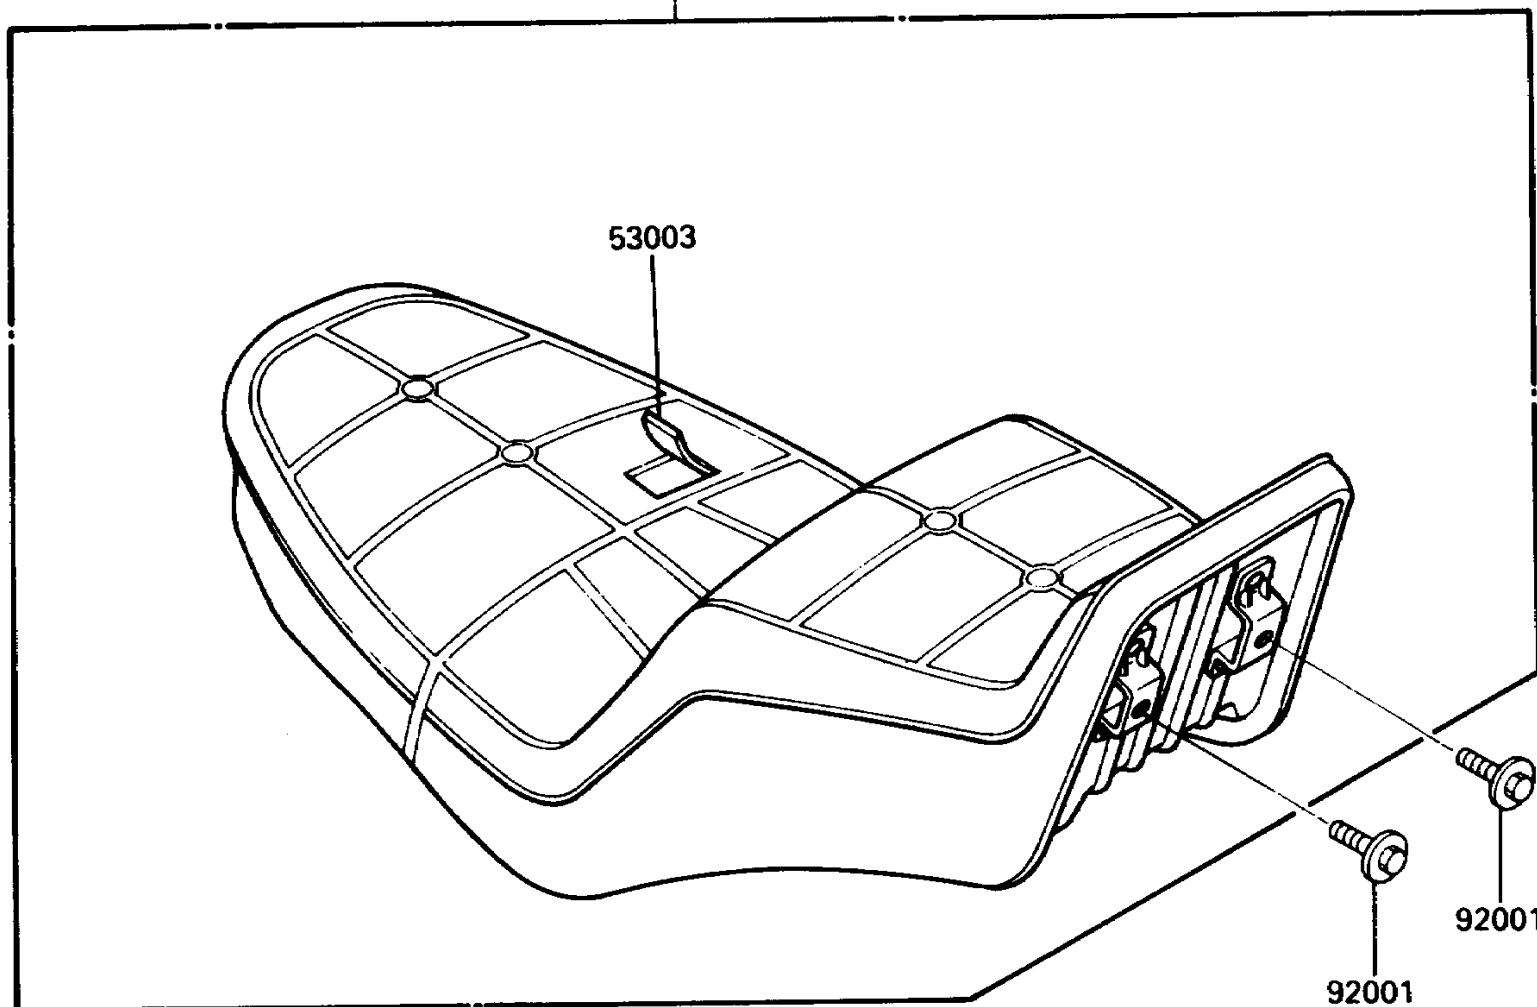

1986 Vulcan 750

PARTS DIAGRAM

Seat

Kawasaki

Let the Good Times Roll®

F2510-0285

53001

53003

92001

92001

1986 Vulcan 750

PARTS LIST

Seat

ITEM NAME	PART NUMBER	QUANTITY
SEAT-ASSY,DUAL (Ref # 53001)	53001-1454	1
LEATHER,SEAT (Ref # 53003)	53003-1157	1
BOLT,6X20 (Ref # 92001)	92001-1773	2