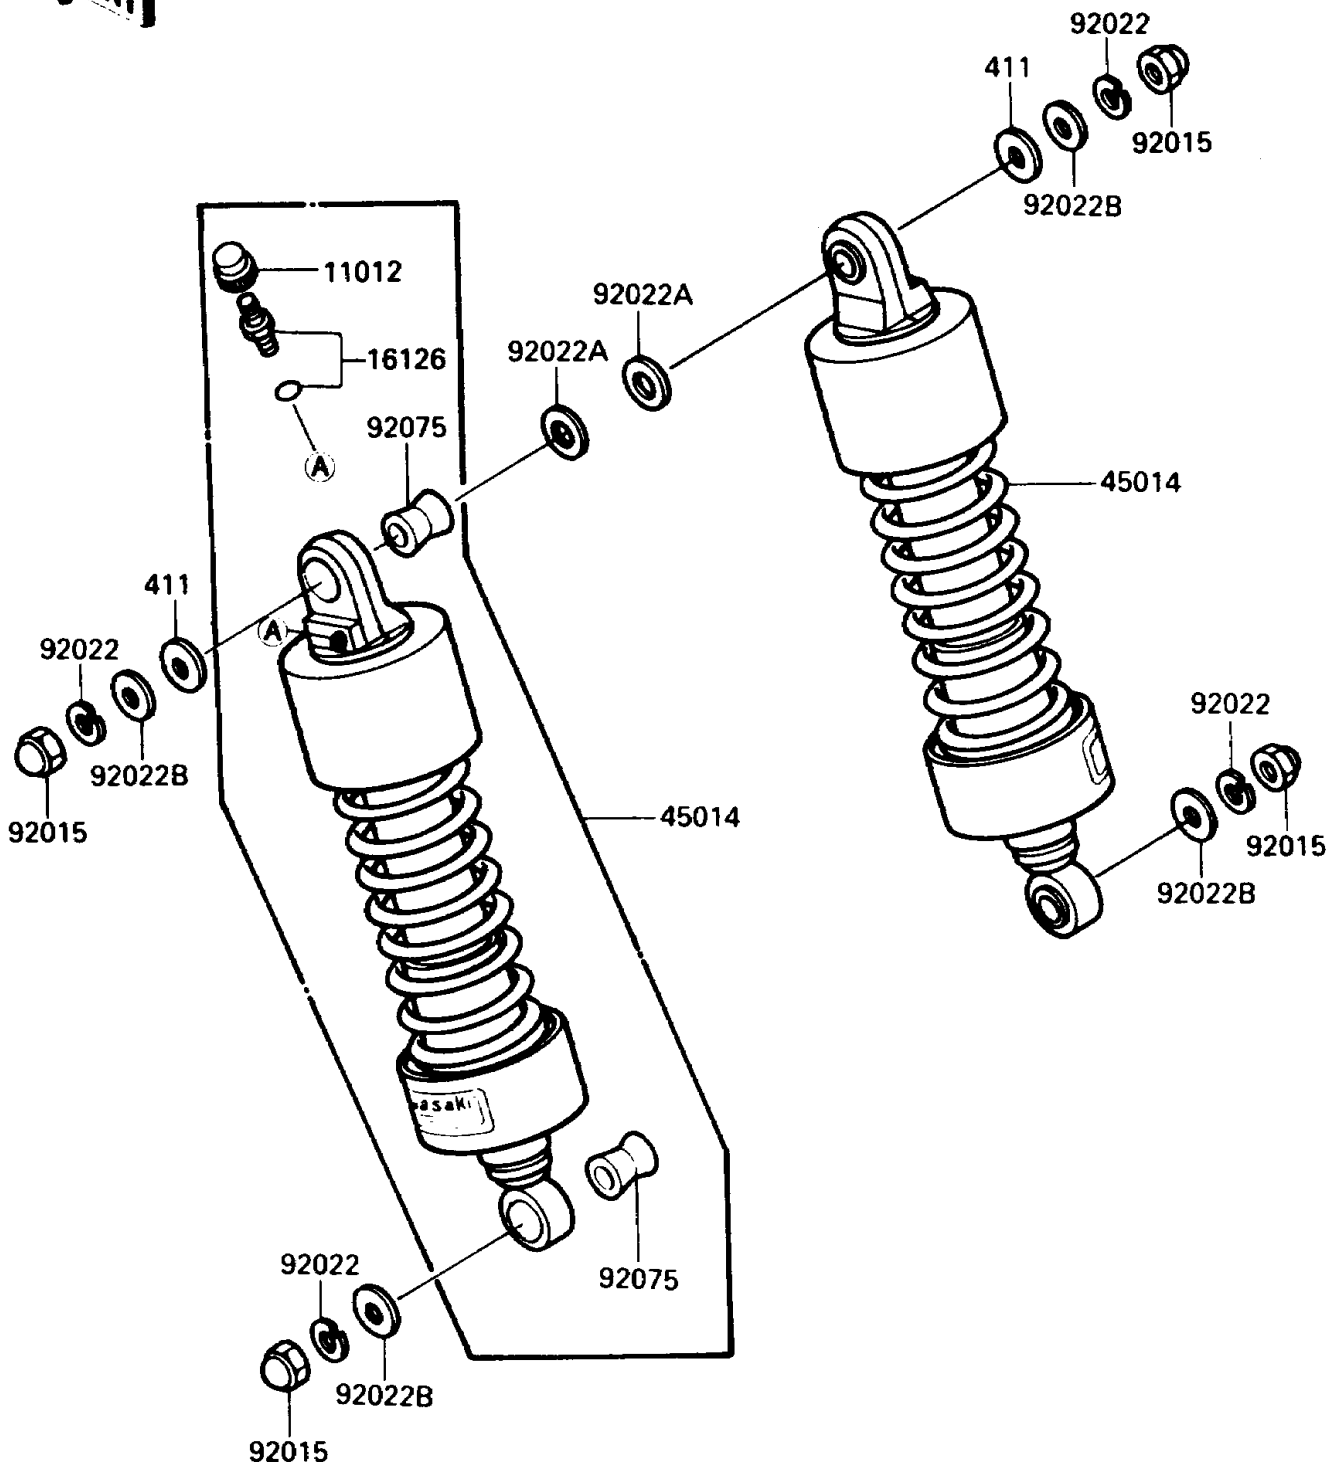

## PARTS DIAGRAM

### Suspension/Shock Absorber

F2151 0001

## PARTS LIST

### Suspension/Shock Absorber

ITEM NAME	PART NUMBER	QUANTITY
CAP,AIR VALVE (Ref # 11012)	11012-1469	2
VALVE,AIR (Ref # 16126)	16126-1105	2
SHOCKABSORBER (Ref # 45014)	45014-1304	2
NUT,CAP,10MM (Ref # 92015)	92020-003	4
WASHER,SPRING,10MM (Ref # 92022)	92022-1540	4
WASHER,15X26X2.3 (Ref # 92022A)	92022-1577	2
WASHER,10.5X26X2.3 (Ref # 92022B)	92022-246	4
DAMPER,SHOCKABSORBER (Ref # 92075)	92075-1387	4
WASHER-PLAIN,10MM (Ref # 411)	411D1000	2