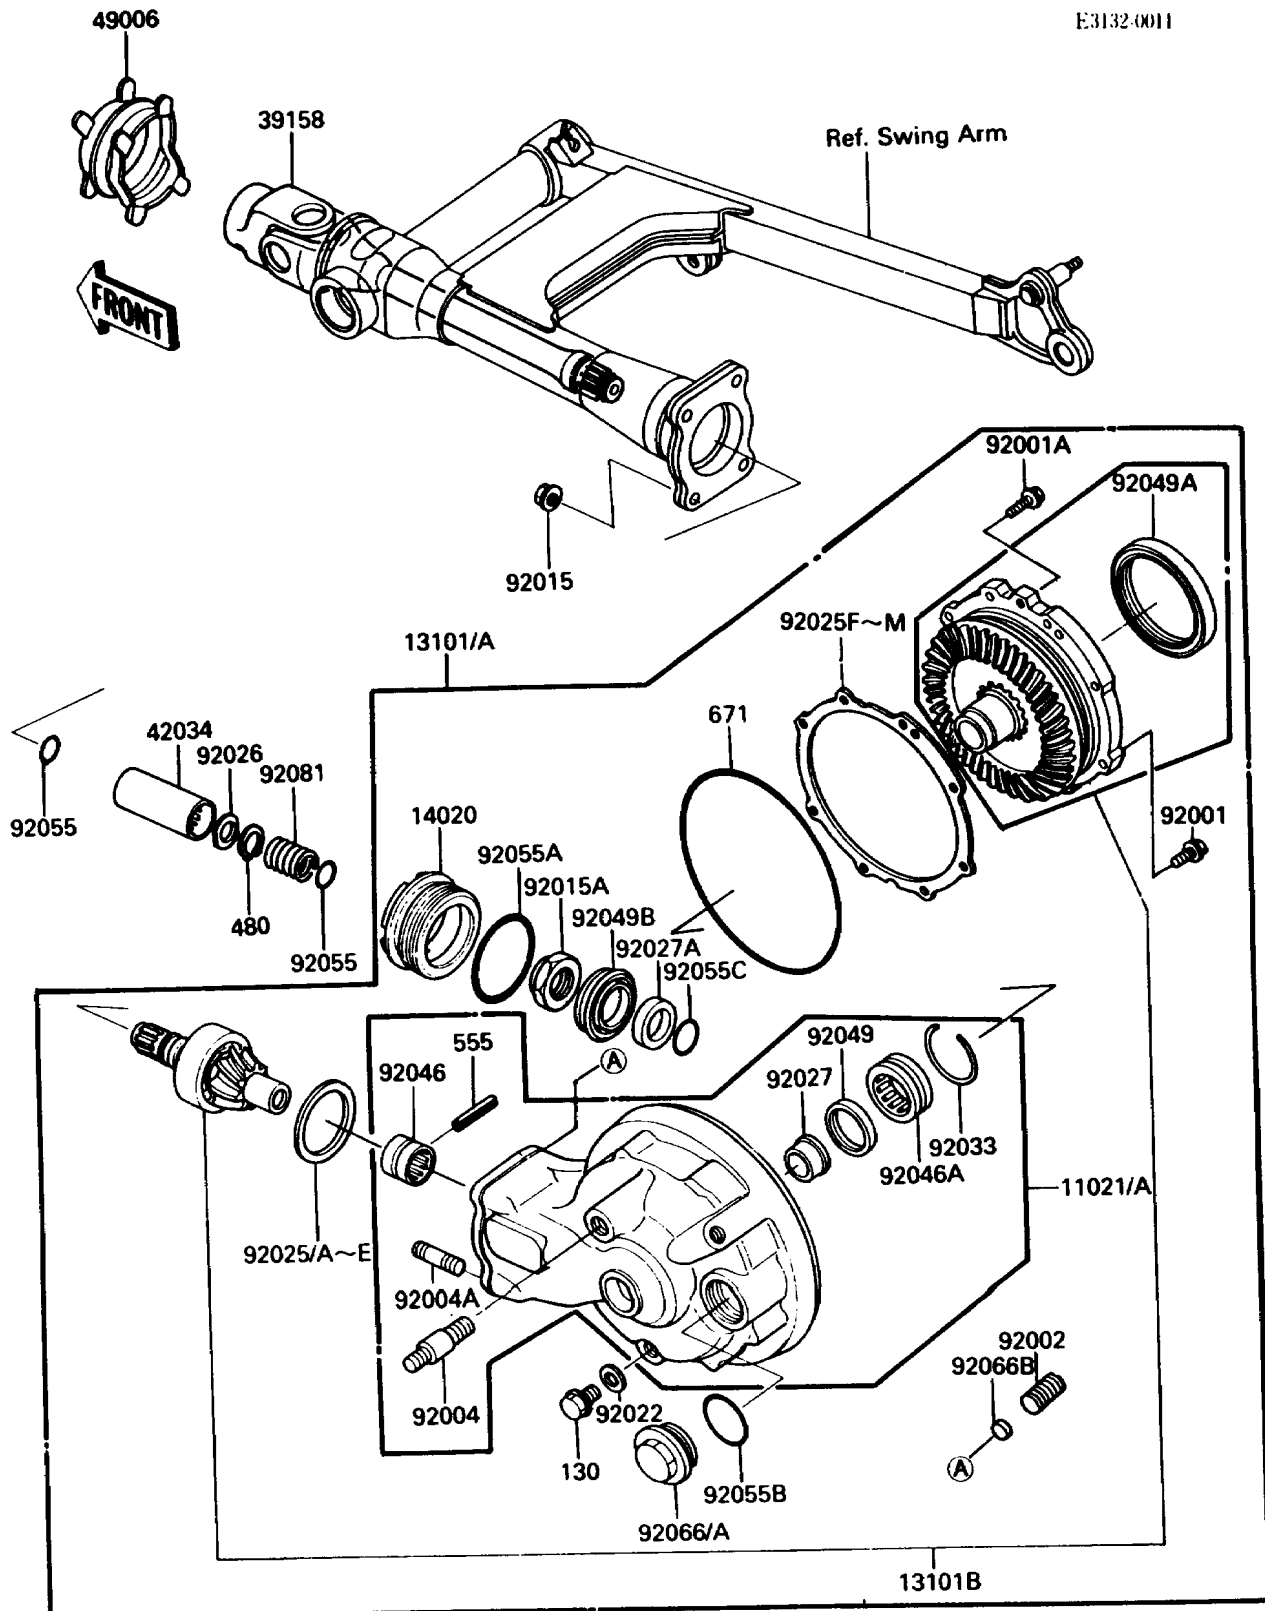

1986 Vulcan 750

PARTS DIAGRAM

Drive Shaft/Final Gear

Kawasaki

Let the Good Times Roll®

E3132-0011