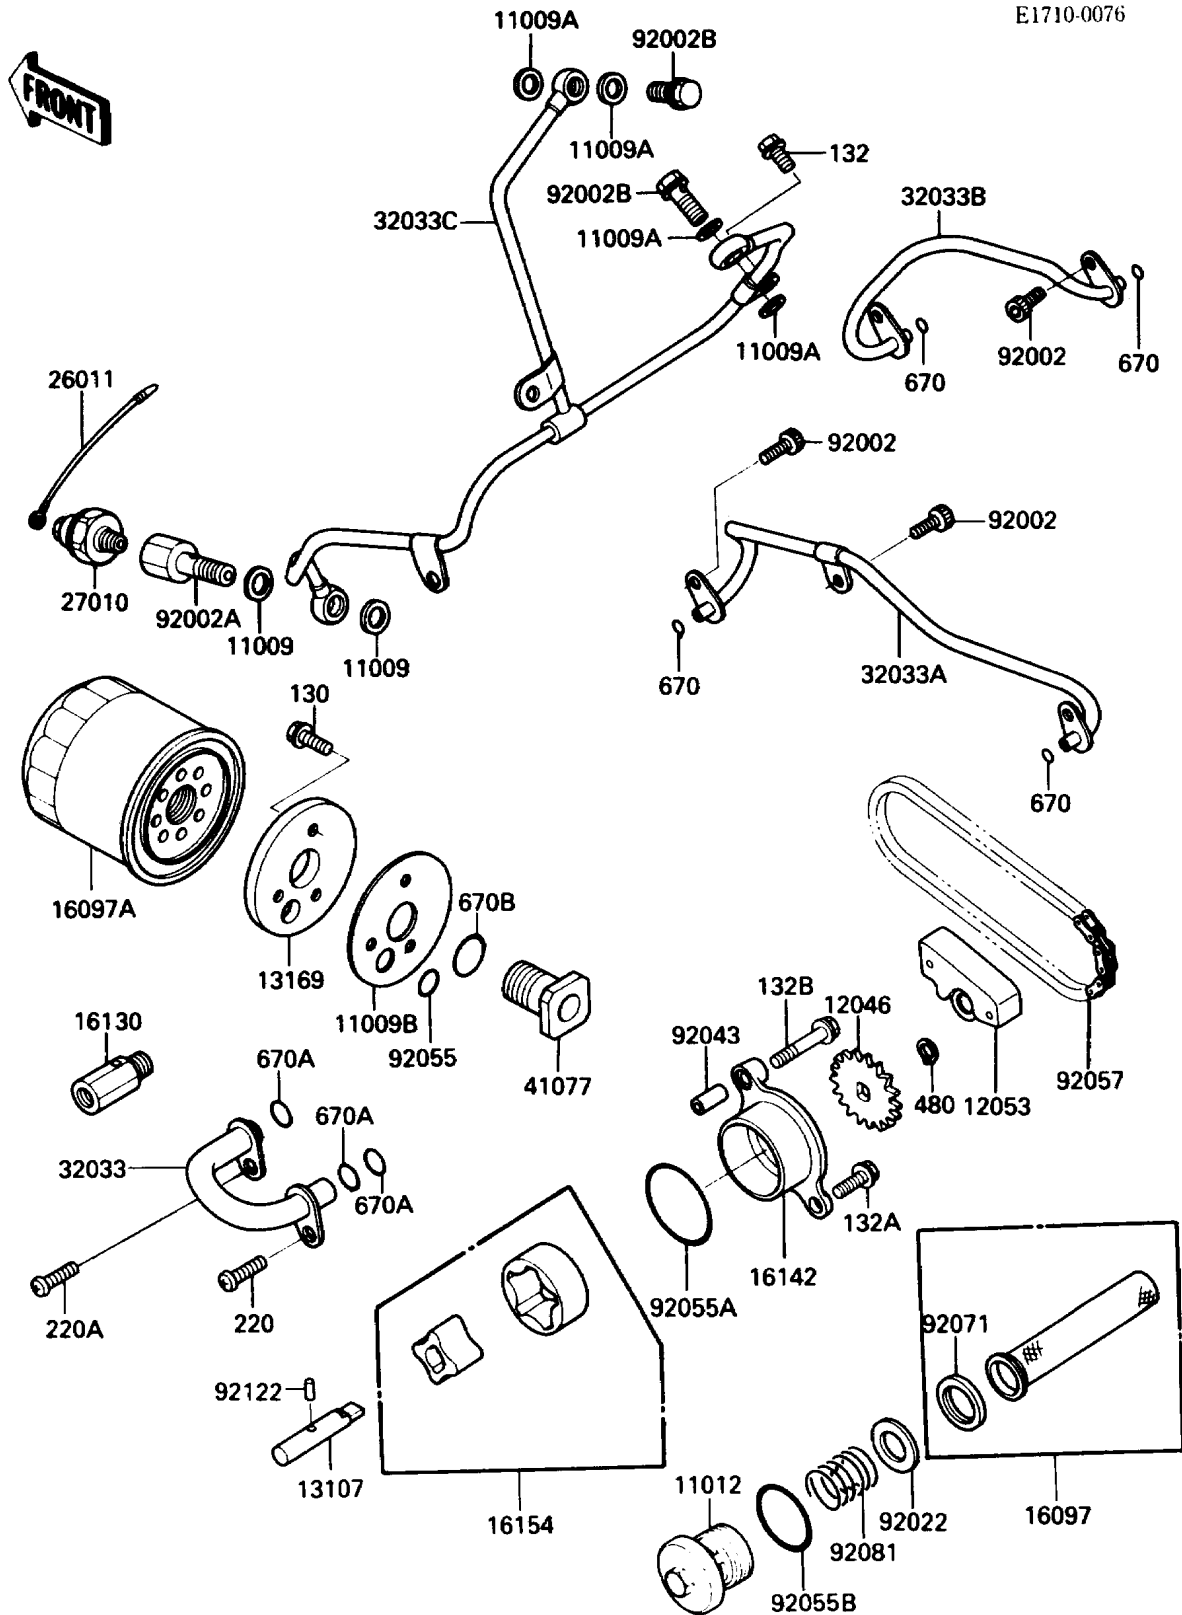

1986 Vulcan 750

PARTS DIAGRAM

Oil Pump/Oil Filter

Kawasaki

Let the Good Times Roll®

E1710-0076