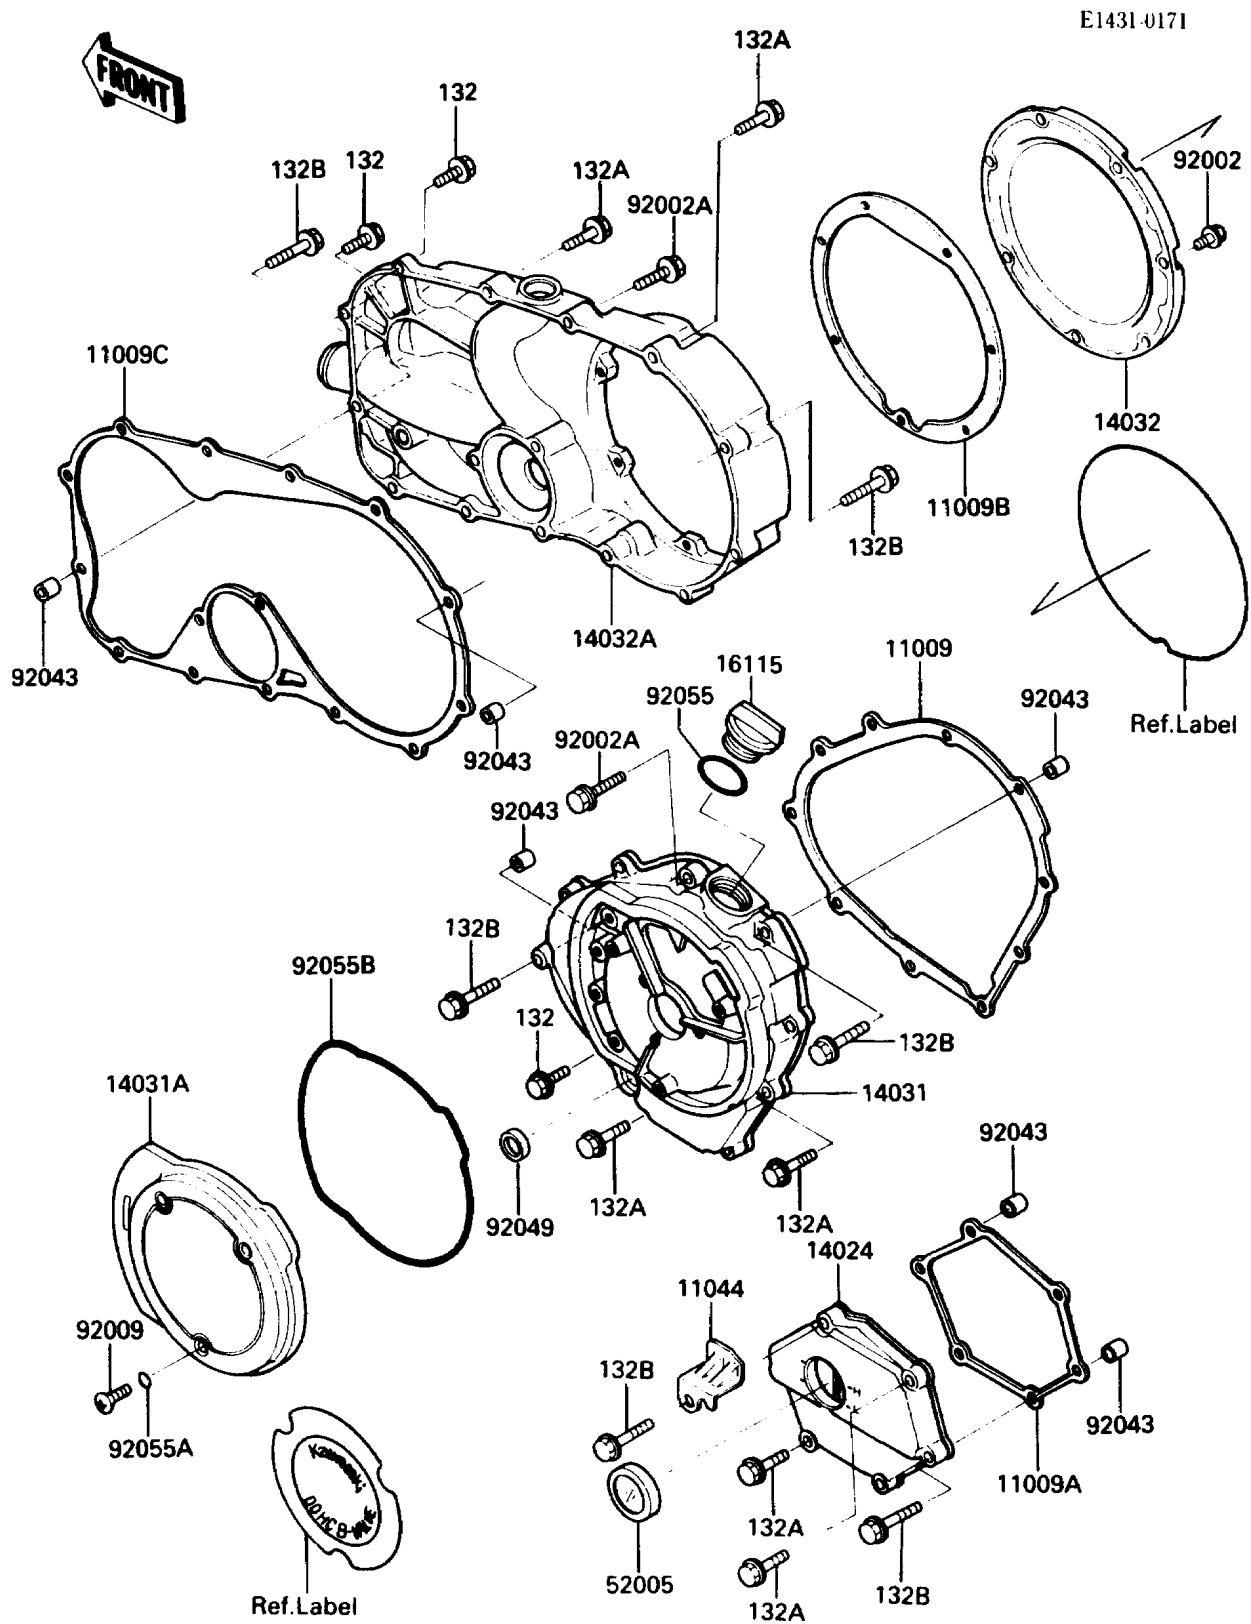

1986 Vulcan 750

PARTS DIAGRAM

Engine Cover(s)

Kawasaki

Let the Good Times Roll®