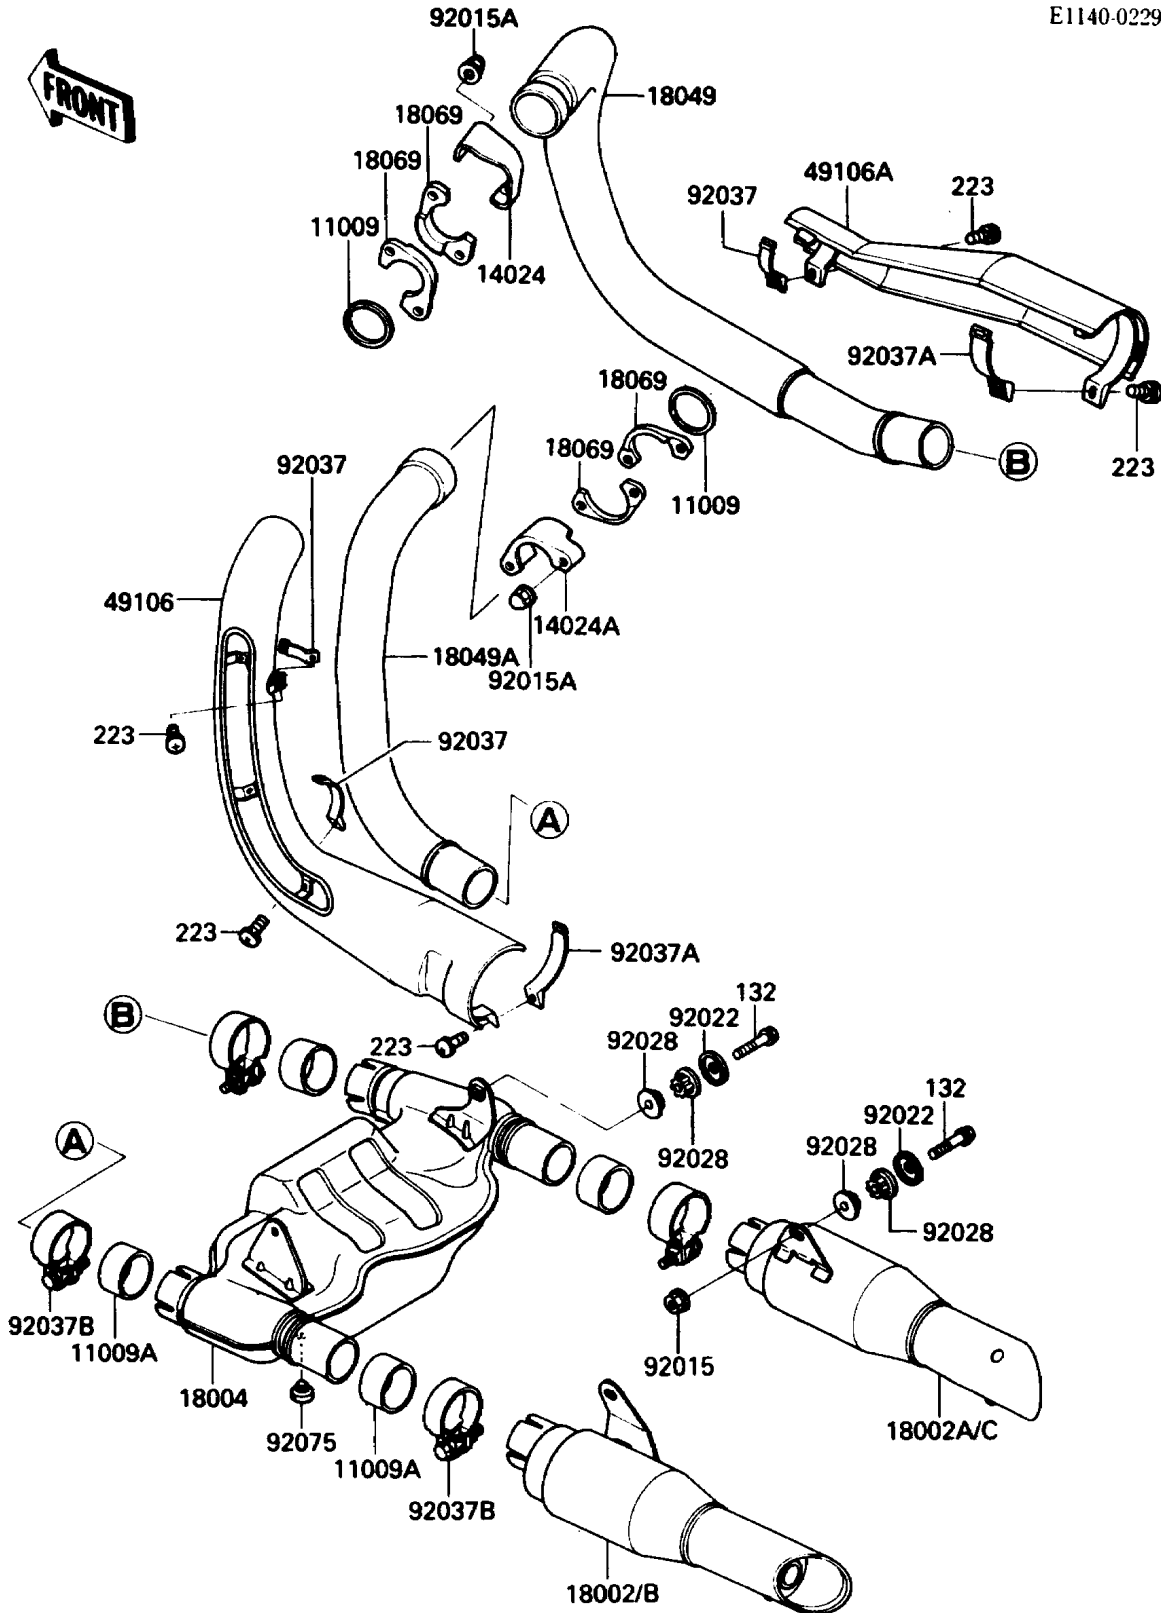

1986 Vulcan 750

PARTS DIAGRAM

Muffler(s)

E1140-0229

1986 Vulcan 750

PARTS LIST

Muffler(s)

ITEM NAME	PART NUMBER	QUANTITY
GASKET,EXHAUST PIPE (Ref # 11009)	11009-1476	2
GASKET,EXHAUST PIPE CONNECTING (Ref # 11009A)	11009-1480	4
COVER,FR (Ref # 14024)	14024-1091	1
COVER,RR (Ref # 14024A)	14024-1092	1
BODY-COMP-MUFFLER,LH (Ref # 18002)	18002-1642	1
BODY-COMP-MUFFLER,RH (Ref # 18002A)	18002-1643	1
CHAMBER-PREMUFFLER (Ref # 18004)	18004-1055	1
PIPE-EXHAUST,FR (Ref # 18049)	18049-1373	1
PIPE-EXHAUST,RR (Ref # 18049A)	18049-1374	1
HOLDER-EXHAUST PIPE (Ref # 18069)	18069-1061	4
COVER-MUFFLER,LH (Ref # 49106)	49106-1053	1
COVER-MUFFLER,RH (Ref # 49106A)	49106-1054	1
NUT,FLANGED,8MM (Ref # 92015)	92015-1014	2
NUT,CAP,8MM (Ref # 92015A)	92015-1371	4
WASHER,CAP TYPE (Ref # 92022)	92022-1638	4
BUSHING-RUBBER,MUFFLER (Ref # 92028)	92028-1329	8
CLAMP,EXHAUST PIPE COVER (Ref # 92037)	92037-1613	3
CLAMP,MUFFLER COVER (Ref # 92037A)	92037-1615	2
CLAMP,52MM (Ref # 92037B)	92037-1633	4
DAMPER (Ref # 92075)	92075-005	1
BOLT-FLANGED-SMALL (Ref # 132)	132E0840	4
SCREW-PAN-WS-CROS (Ref # 223)	223X0620	5