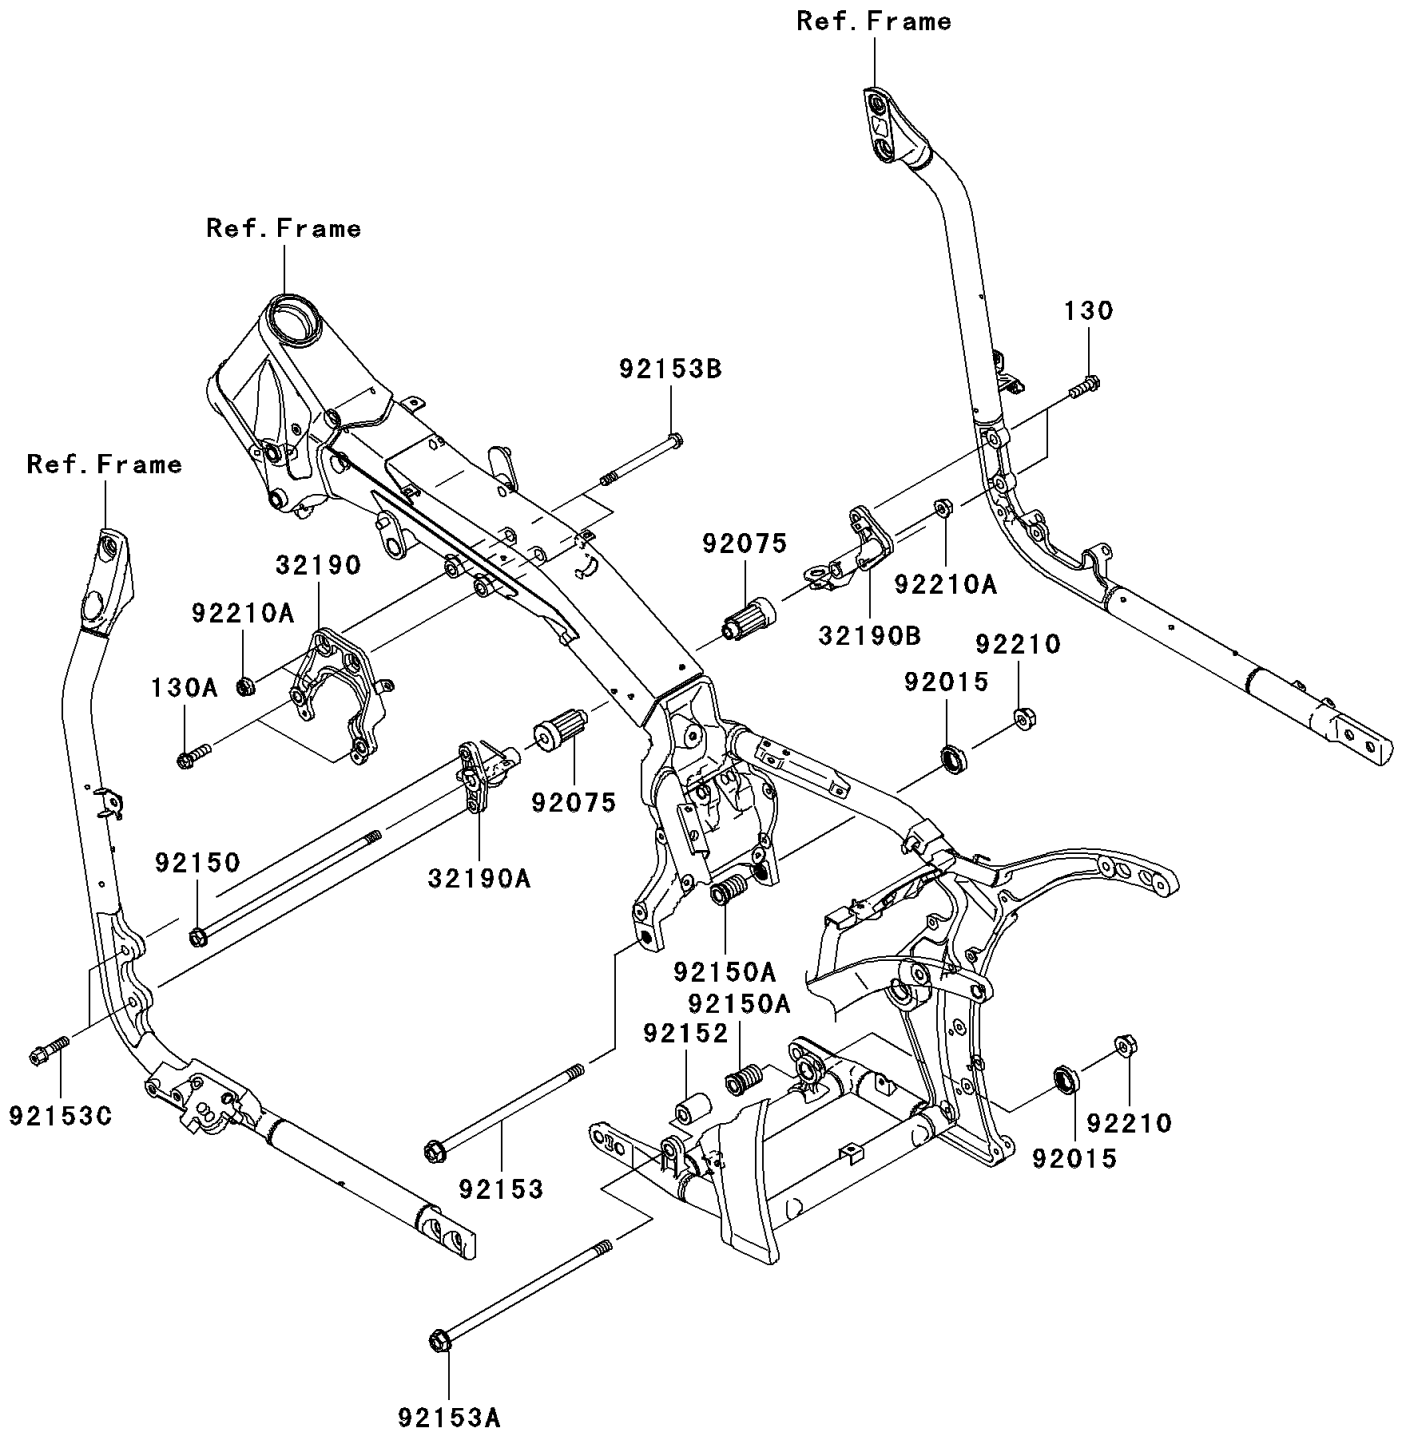

2008 Vulcan® 2000 Classic

PARTS DIAGRAM

Engine Mount

F2122

2008 Vulcan® 2000 Classic

PARTS LIST Engine Mount

ITEM NAME

PART NUMBER

QUANTITY
