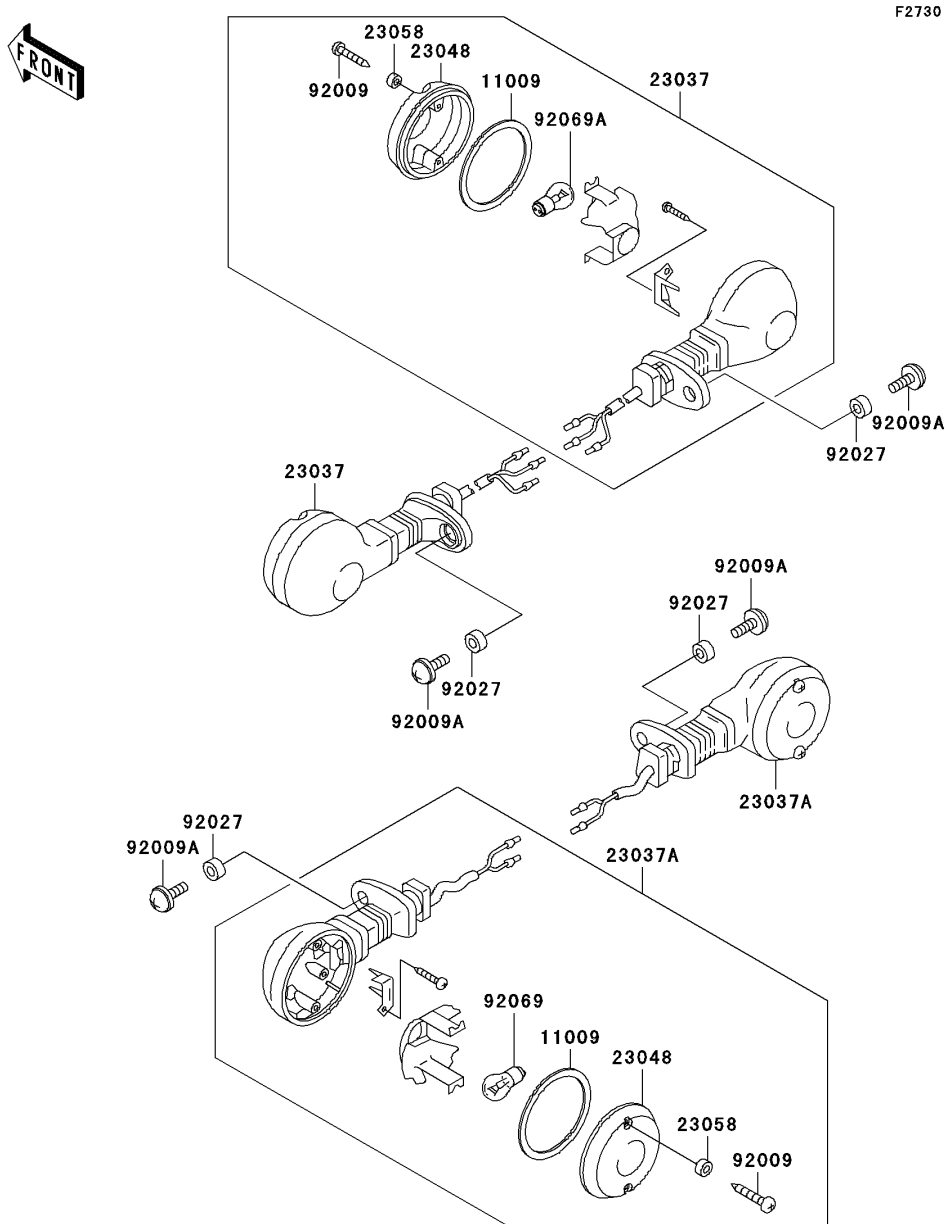

1999 Vulcan 750

PARTS DIAGRAM

Turn Signals

1999 Vulcan 750

PARTS LIST

Turn Signals

Kawasaki

Let the Good Times Roll®

ITEM NAME	PART NUMBER	QUANTITY
GASKET,SIGNAL LAMP (Ref # 11009)	11009-1413	4
LAMP-ASSY-SIGNAL,FR (Ref # 23037)	23037-1214	2
LAMP-ASSY-SIGNAL (Ref # 23037A)	23037-1220	2
LENS-SIGNAL LAMP (Ref # 23048)	23048-1066	4
WASHER,PLAIN,4MM (Ref # 23058)	23058-002	8
SCREW,TAPPING,4X25 (Ref # 92009)	92009-1069	8
SCREW,6X14 (Ref # 92009A)	92009-1288	4
COLLAR,6.8X10X6 (Ref # 92027)	92027-103	4
BULB,12V 32CP(23W) (Ref # 92069)	92069-055	2
BULB,12V 32/3CP(23/8W) (Ref # 92069A)	92069-060	2