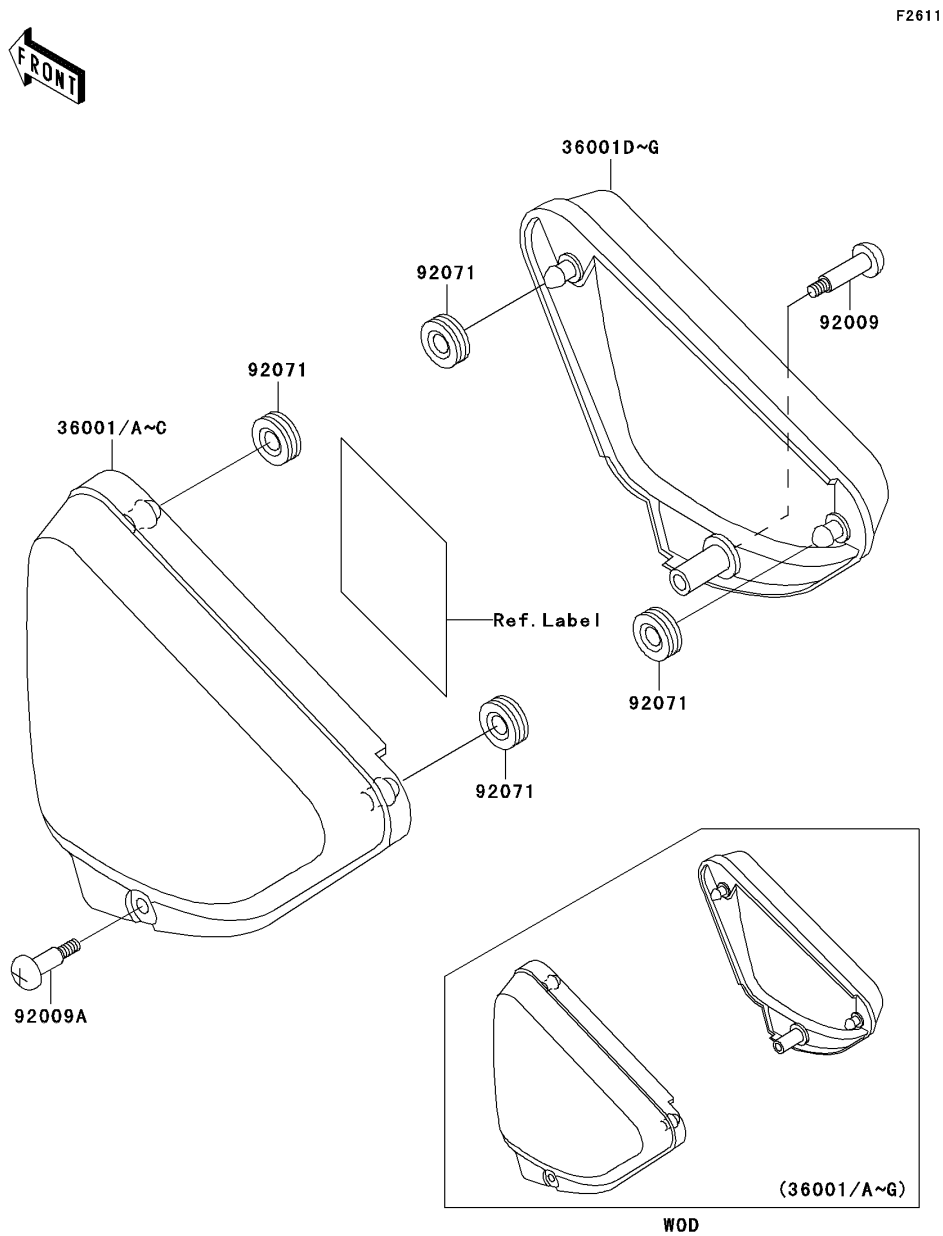

## PARTS DIAGRAM

# 1999 Vulcan 750

## PARTS LIST

### Side Covers

ITEM NAME	PART NUMBER	QUANTITY
COVER-SIDE,LH,P.C.GRAY (Ref # 36001)	36001-1284-VK	1
COVER-SIDE,RH,P.C.GRAY (Ref # 36001D)	36001-1285-VK	1
SCREW,6X40 (Ref # 92009)	92009-1091	1
SCREW,6X25.5 (Ref # 92009A)	92009-1373	1
GROMMET (Ref # 92071)	92071-056	4