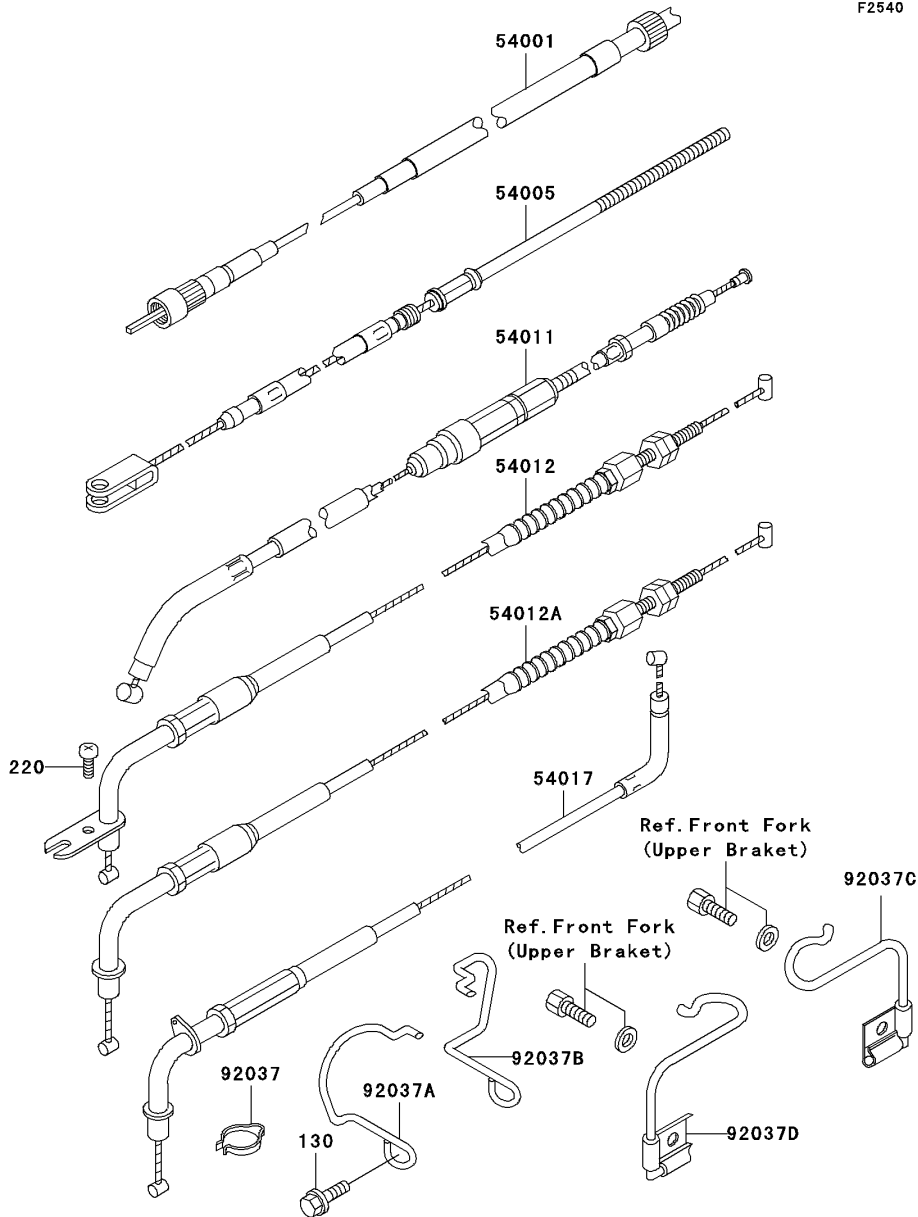

2002 Vulcan 750

PARTS DIAGRAM

Cables

2002 Vulcan 750

PARTS LIST

Cables

ITEM NAME

PART NUMBER

QUANTITY
