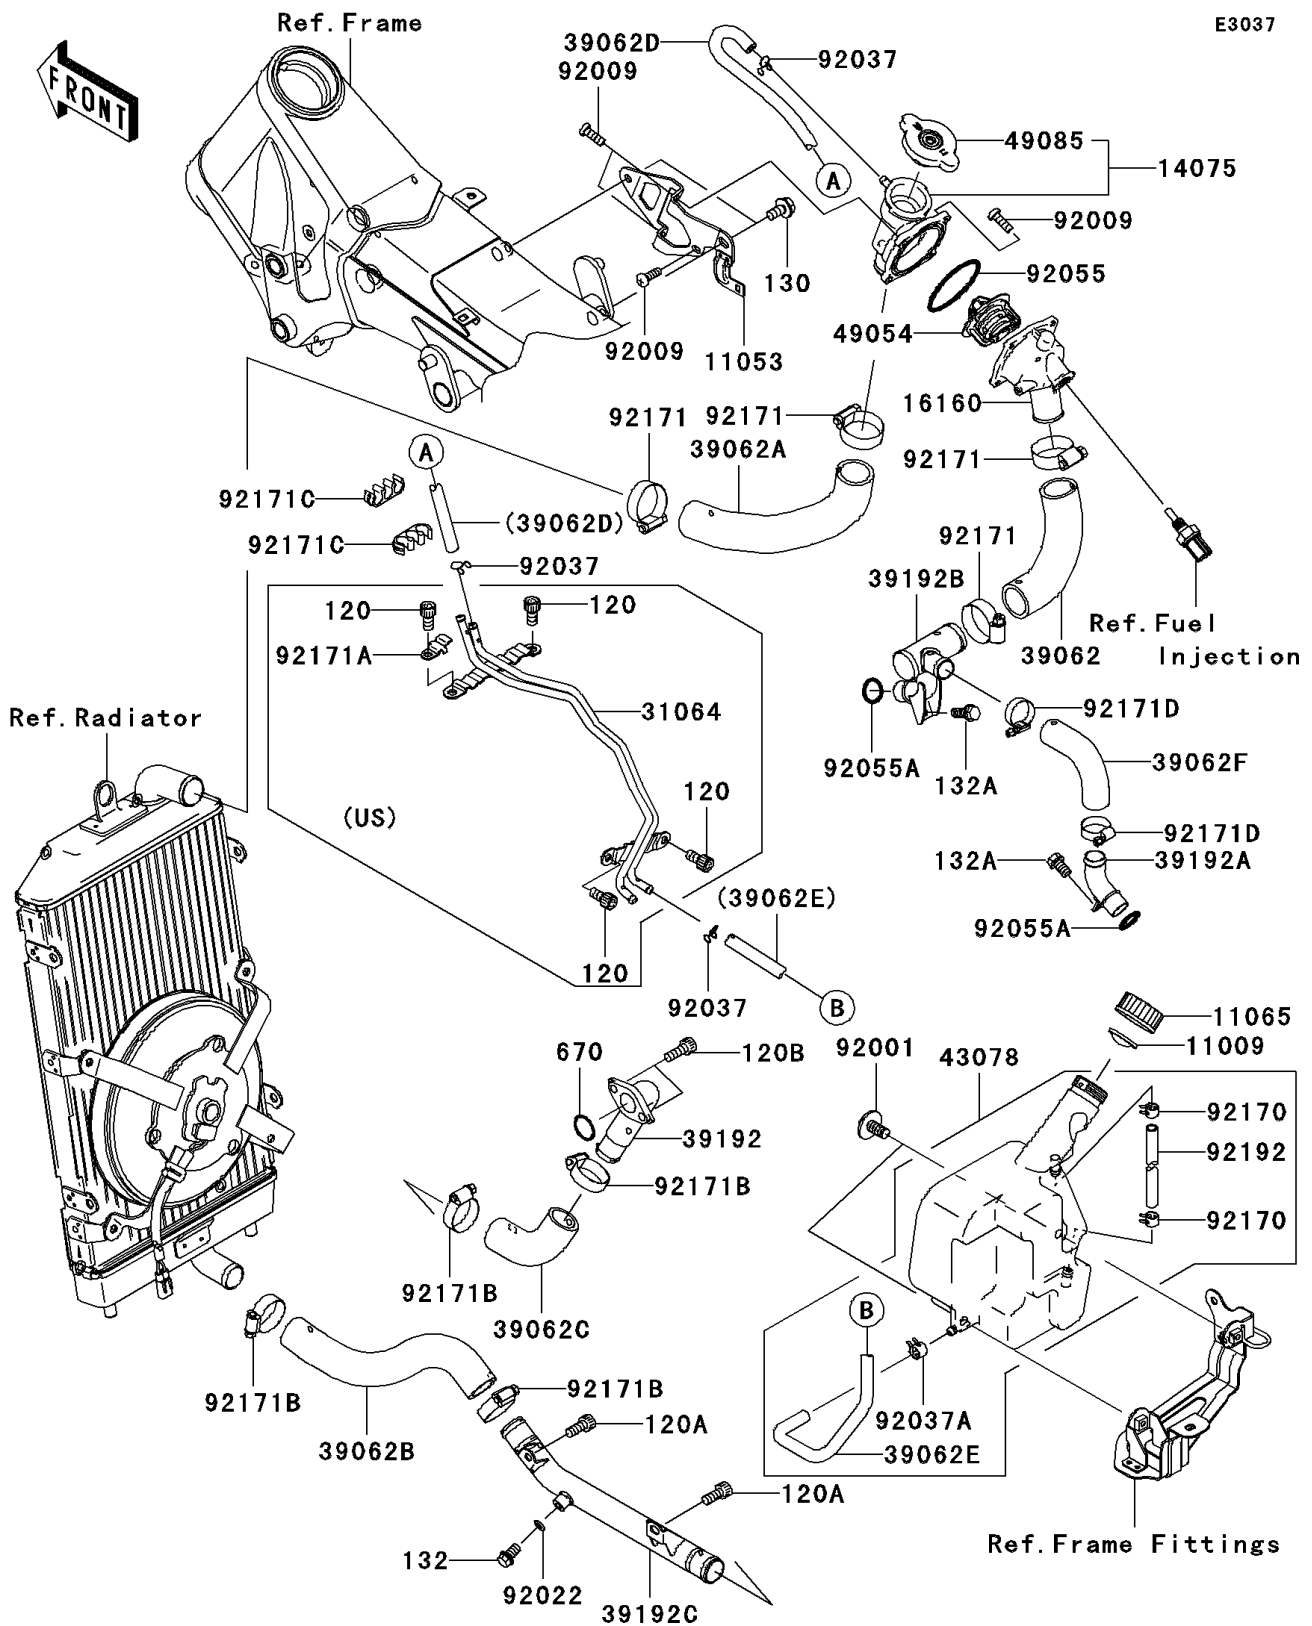

2008 Vulcan[®] 2000 Classic

PARTS DIAGRAM

Water Pipe

E3037

2008 Vulcan[®] 2000 Classic

PARTS LIST

Water Pipe

ITEM NAME

PART NUMBER

QUANTITY
