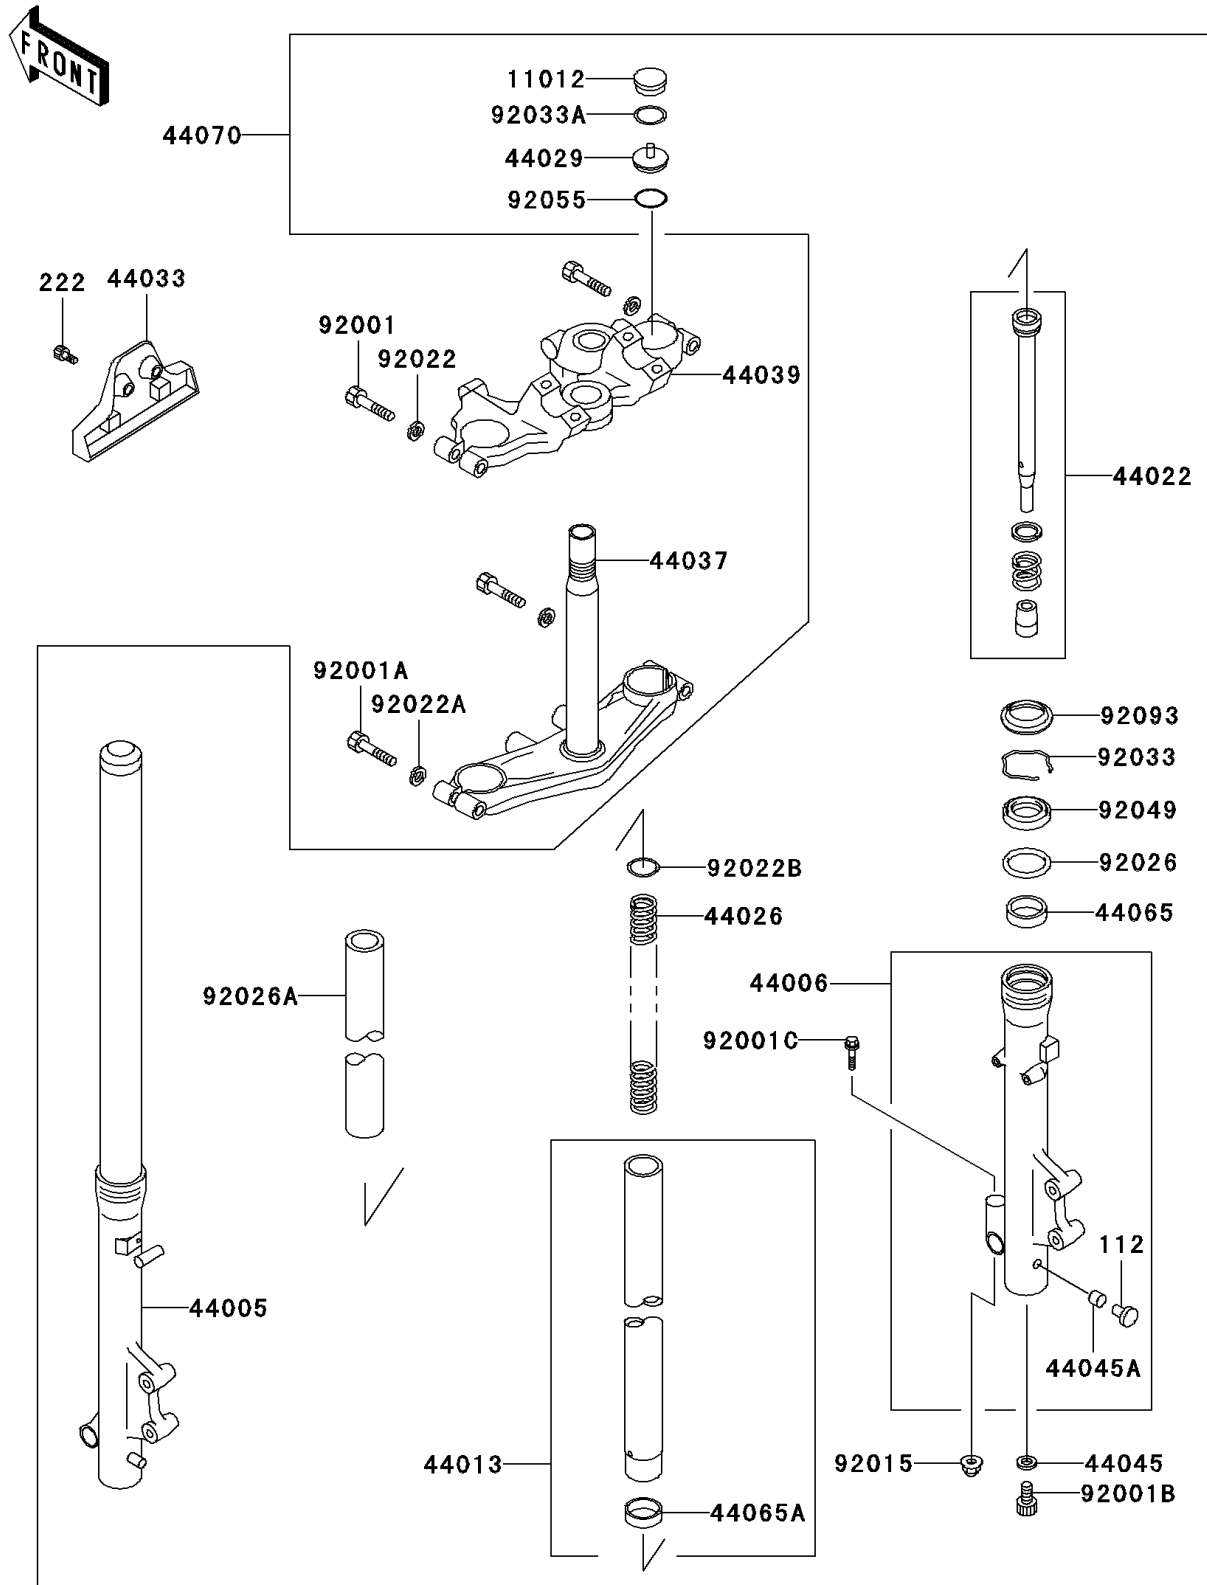

2002 Vulcan 750

PARTS DIAGRAM

Front Fork

F2340

2002 Vulcan 750

PARTS LIST

Front Fork

ITEM NAME

PART NUMBER

QUANTITY
