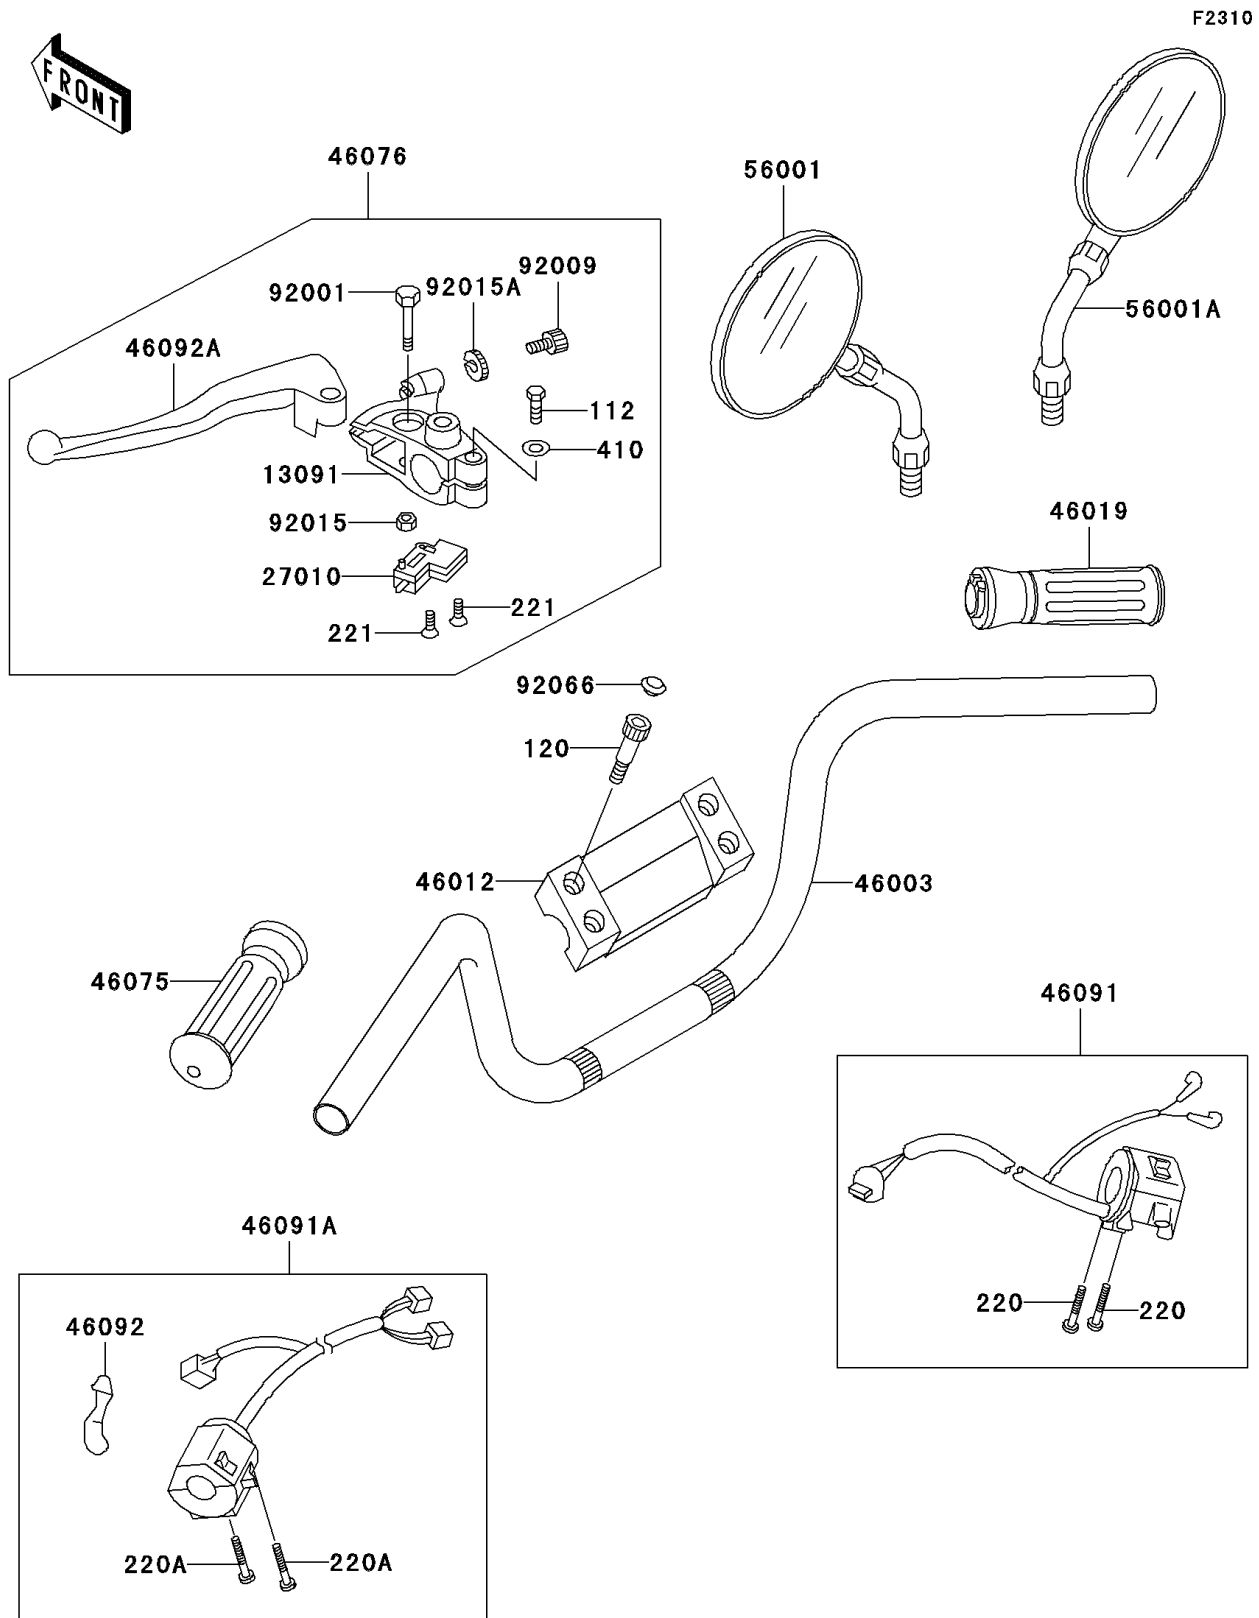

2002 Vulcan 750

PARTS DIAGRAM

Handlebar

2002 Vulcan 750

PARTS LIST

Handlebar

ITEM NAME

PART NUMBER

QUANTITY
