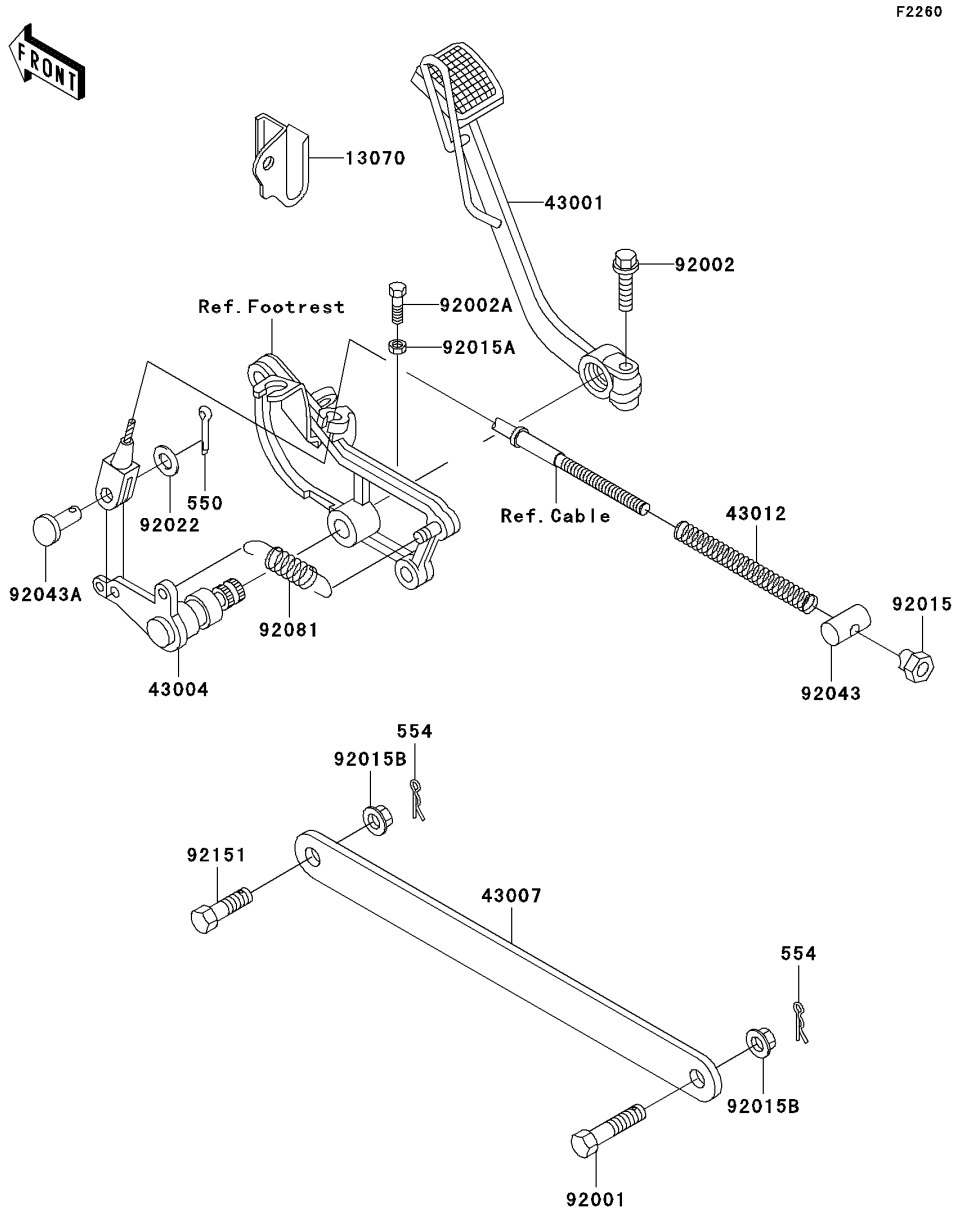

2002 Vulcan 750

PARTS DIAGRAM

Brake Pedal/Torque Link

2002 Vulcan 750

PARTS LIST

Brake Pedal/Torque Link

ITEM NAME

PART NUMBER

QUANTITY
