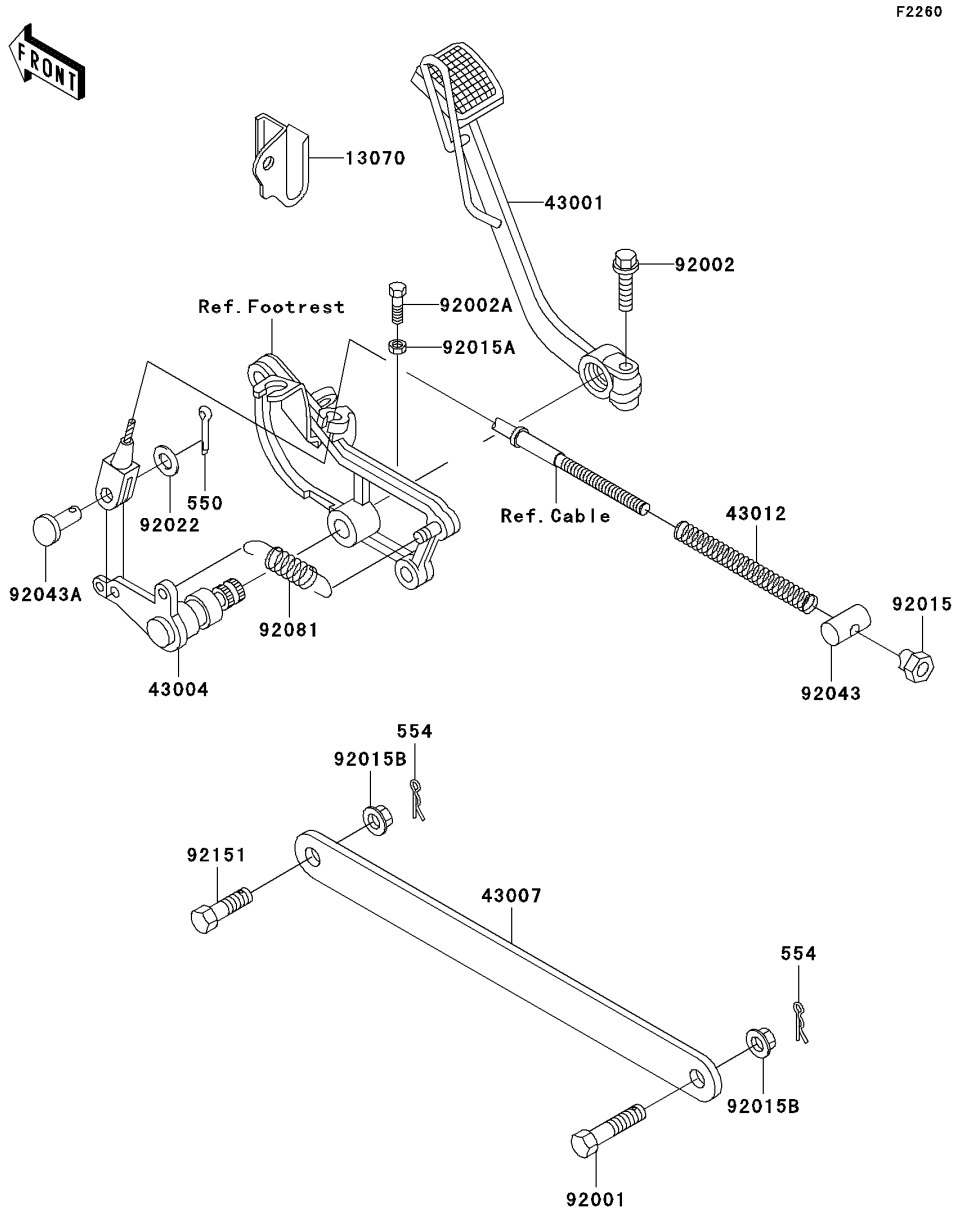

1999 Vulcan 750

PARTS DIAGRAM

Brake Pedal/Torque Link

1999 Vulcan 750

PARTS LIST

Brake Pedal/Torque Link

ITEM NAME

PART NUMBER

QUANTITY
