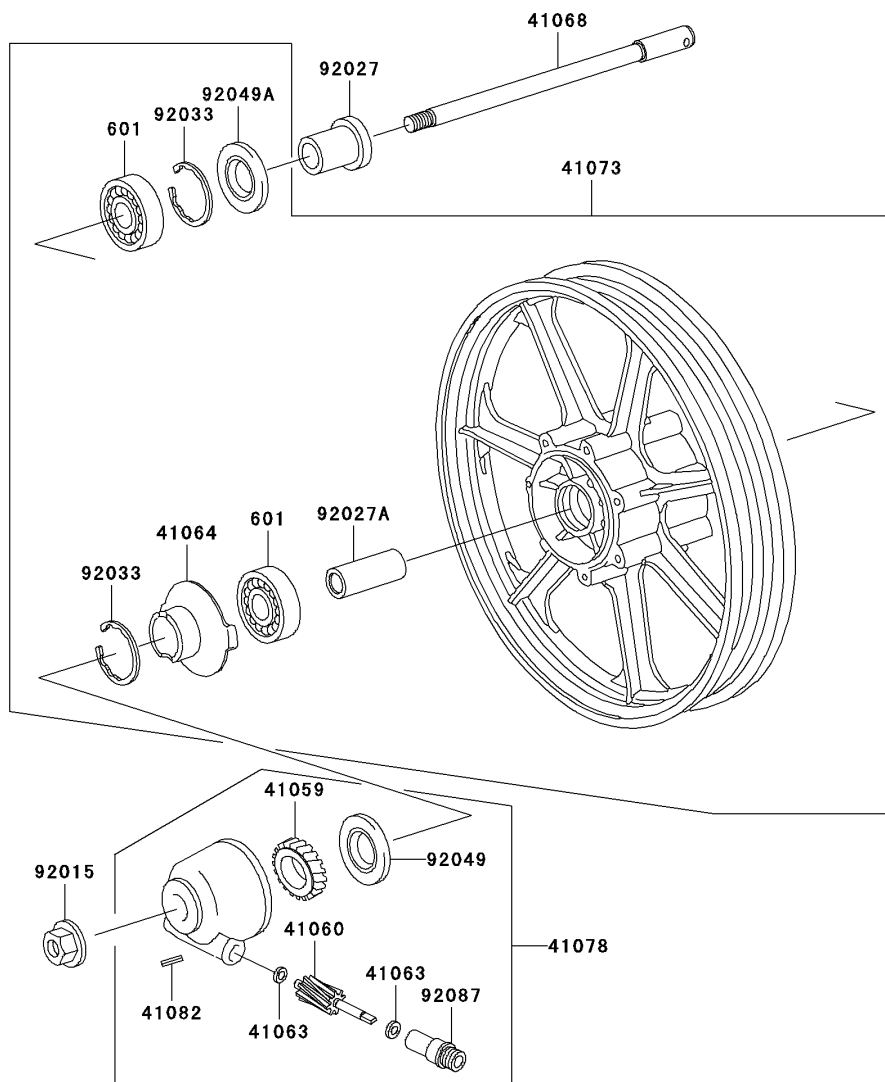

2002 Vulcan 750

PARTS DIAGRAM

Front Wheel

F2230

2002 Vulcan 750

PARTS LIST

Front Wheel

ITEM NAME

PART NUMBER

QUANTITY
