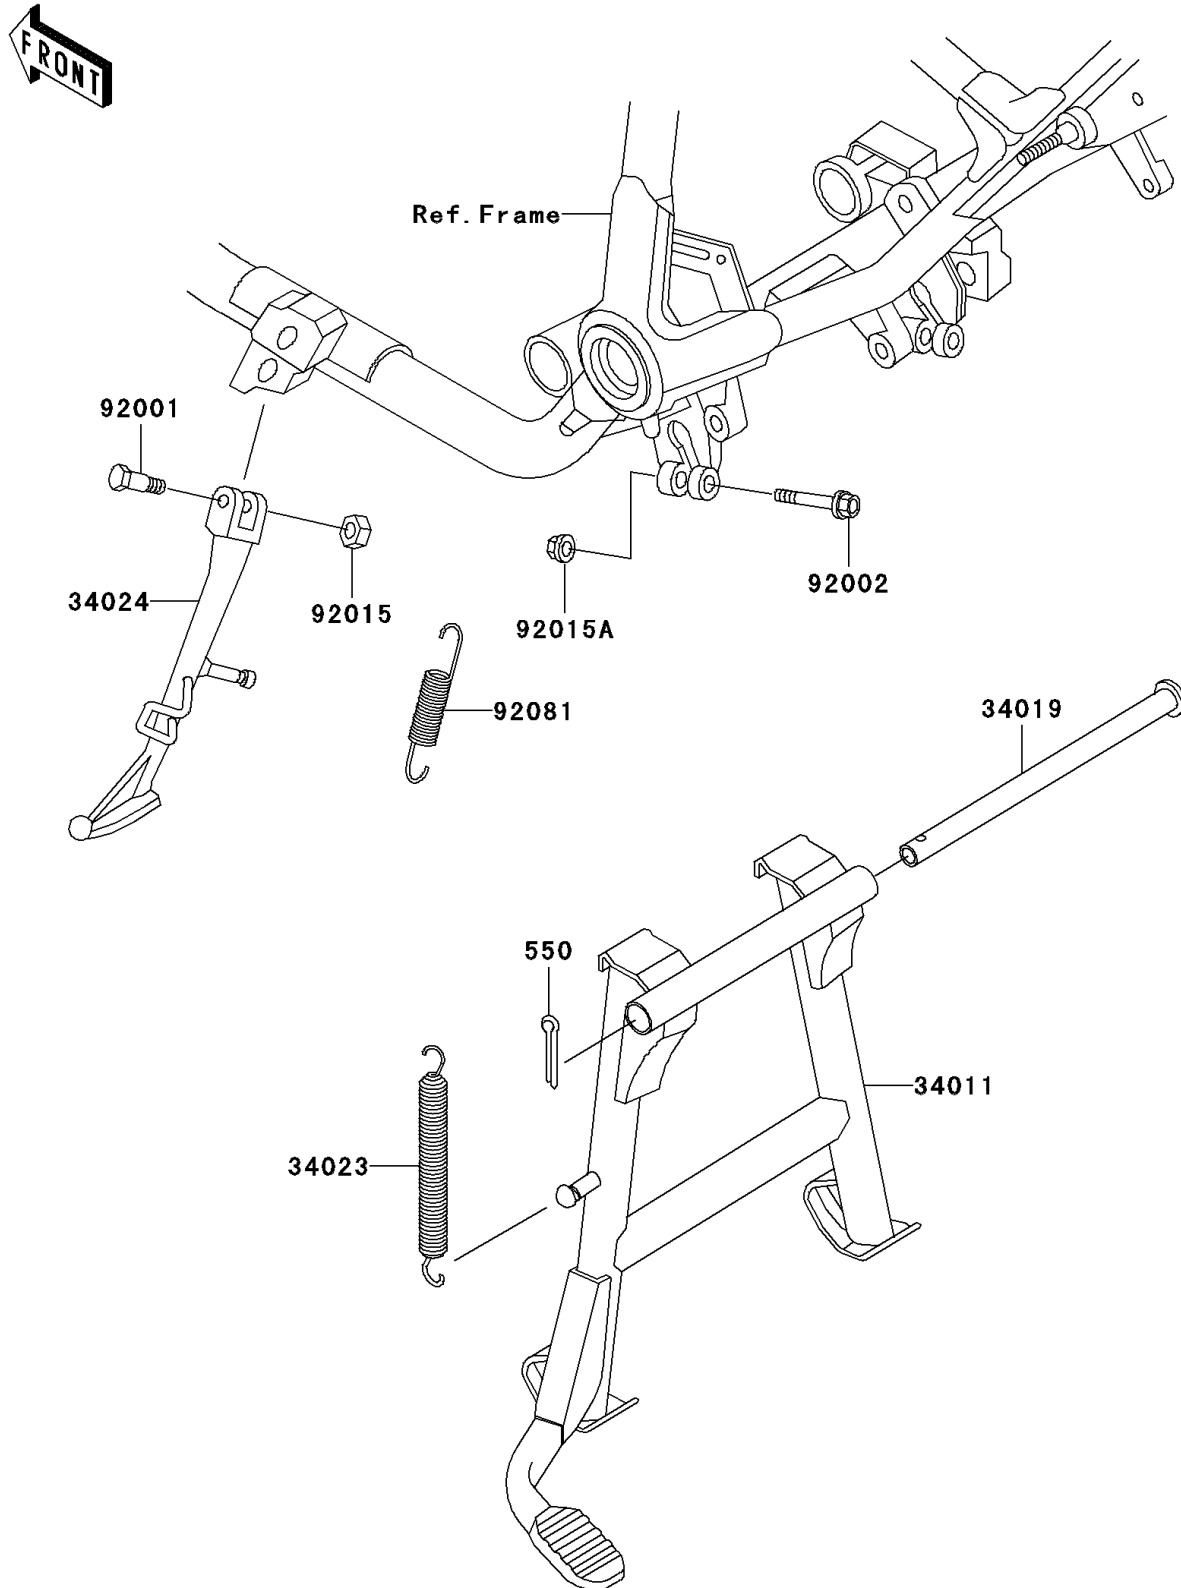

2002 Vulcan 750

PARTS DIAGRAM

Stand(s)

F2190

2002 Vulcan 750

PARTS LIST

Stand(s)

ITEM NAME

PART NUMBER

QUANTITY
