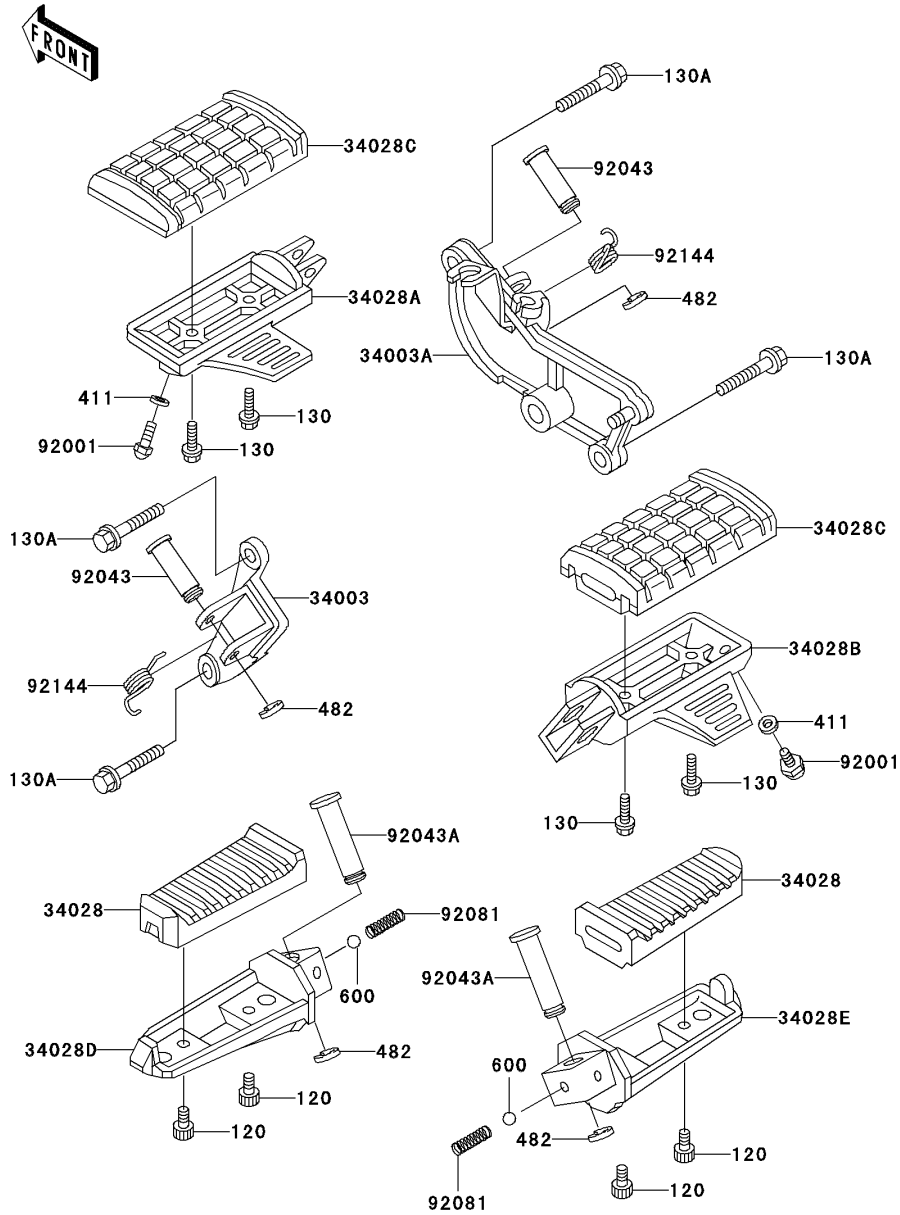

2002 Vulcan 750

PARTS DIAGRAM

Footrests

F2160

2002 Vulcan 750

PARTS LIST

Footrests

ITEM NAME

PART NUMBER

QUANTITY
