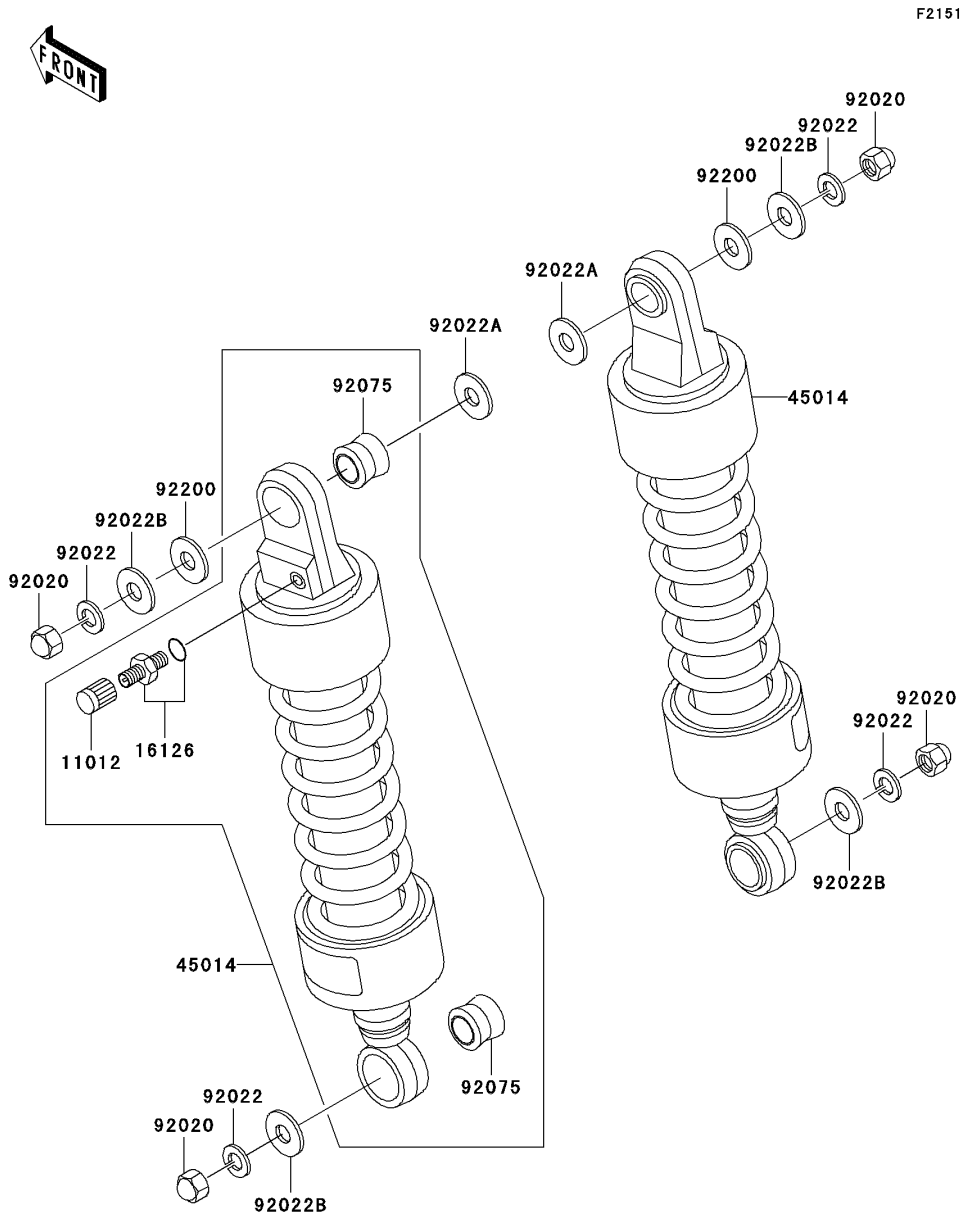

2002 Vulcan 750

PARTS DIAGRAM

Suspension/Shock Absorber

2002 Vulcan 750

PARTS LIST

Suspension/Shock Absorber

ITEM NAME

PART NUMBER

QUANTITY
