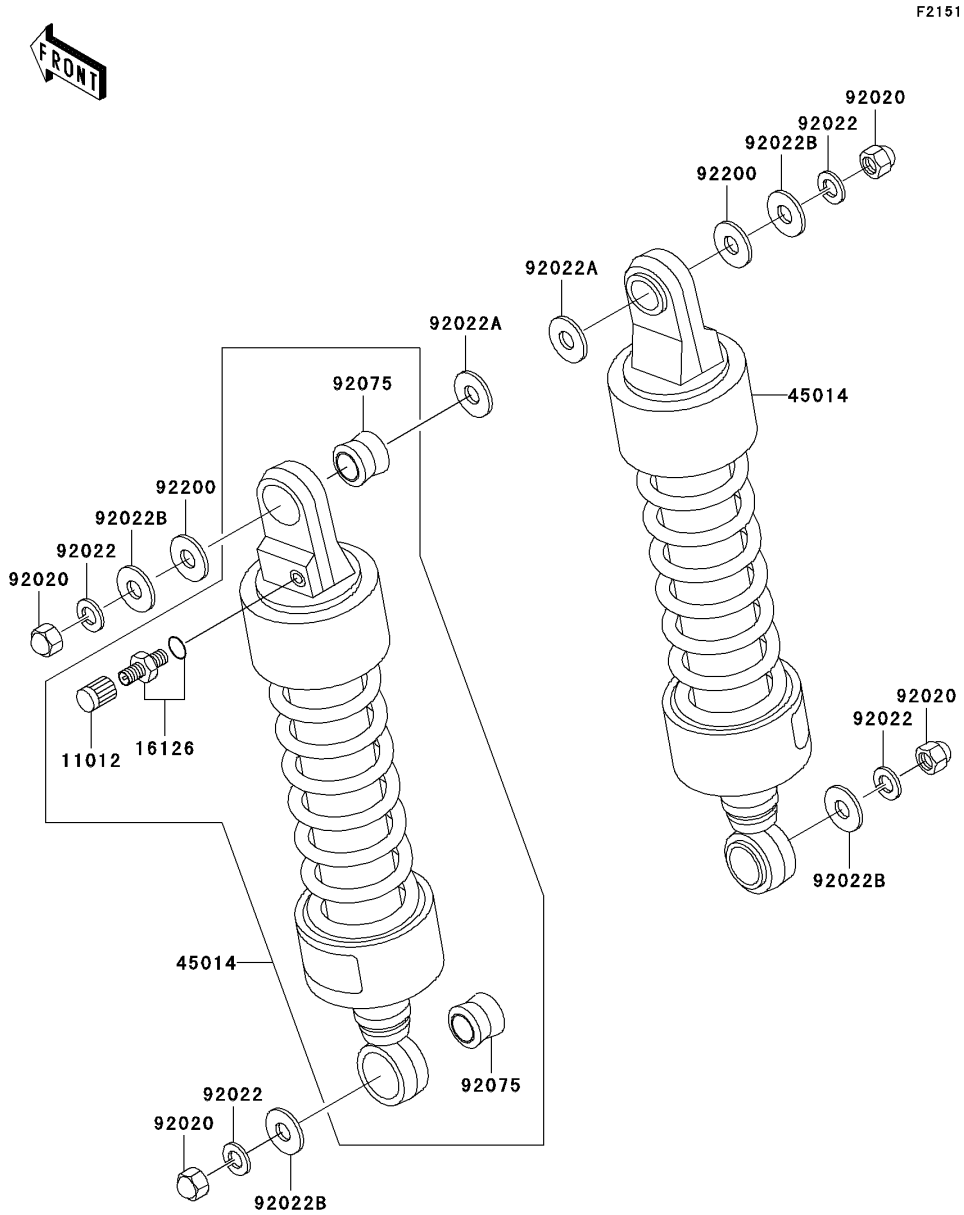

1999 Vulcan 750

PARTS DIAGRAM

Suspension/Shock Absorber

1999 Vulcan 750

PARTS LIST

Suspension/Shock Absorber

ITEM NAME	PART NUMBER	QUANTITY
CAP (Ref # 11012)	11012-1283	2
VALVE,AIR (Ref # 16126)	16126-1105	2
SHOCKABSORBER (Ref # 45014)	45014-1710	2
NUT,CAP,10MM (Ref # 92020)	92020-003	4
WASHER,SPRING,10MM (Ref # 92022)	92022-1540	4
WASHER,15X26X2.3 (Ref # 92022A)	92022-1577	2
WASHER,10.5X26X2.3 (Ref # 92022B)	92022-246	4
DAMPER,SHOCKABSORBER (Ref # 92075)	92075-1387	4
WASHER,10MM (Ref # 92200)	92200-1313	2