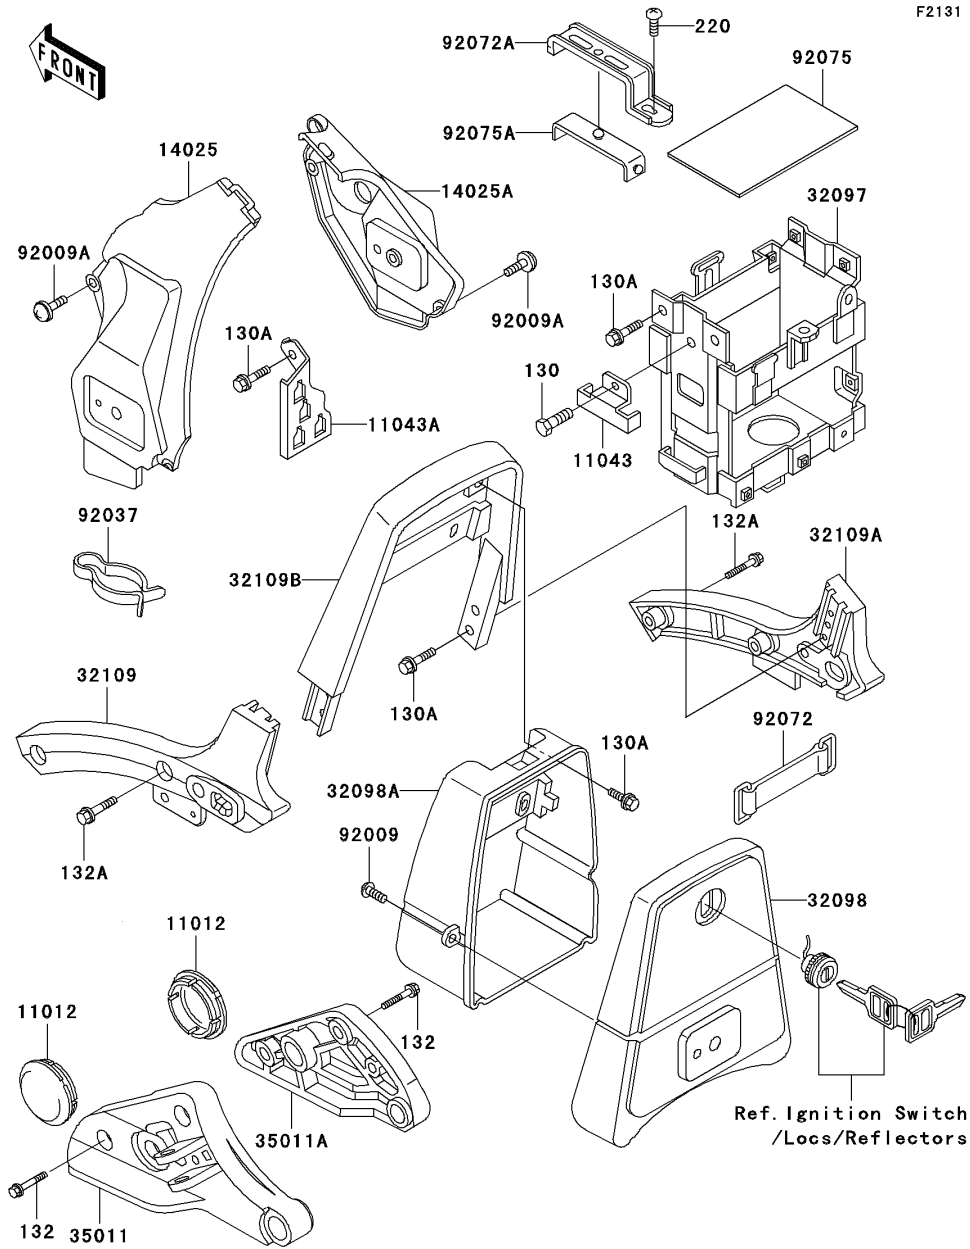

2002 Vulcan 750

PARTS DIAGRAM

Frame Fittings

2002 Vulcan 750

PARTS LIST

Frame Fittings

ITEM NAME

PART NUMBER

QUANTITY
