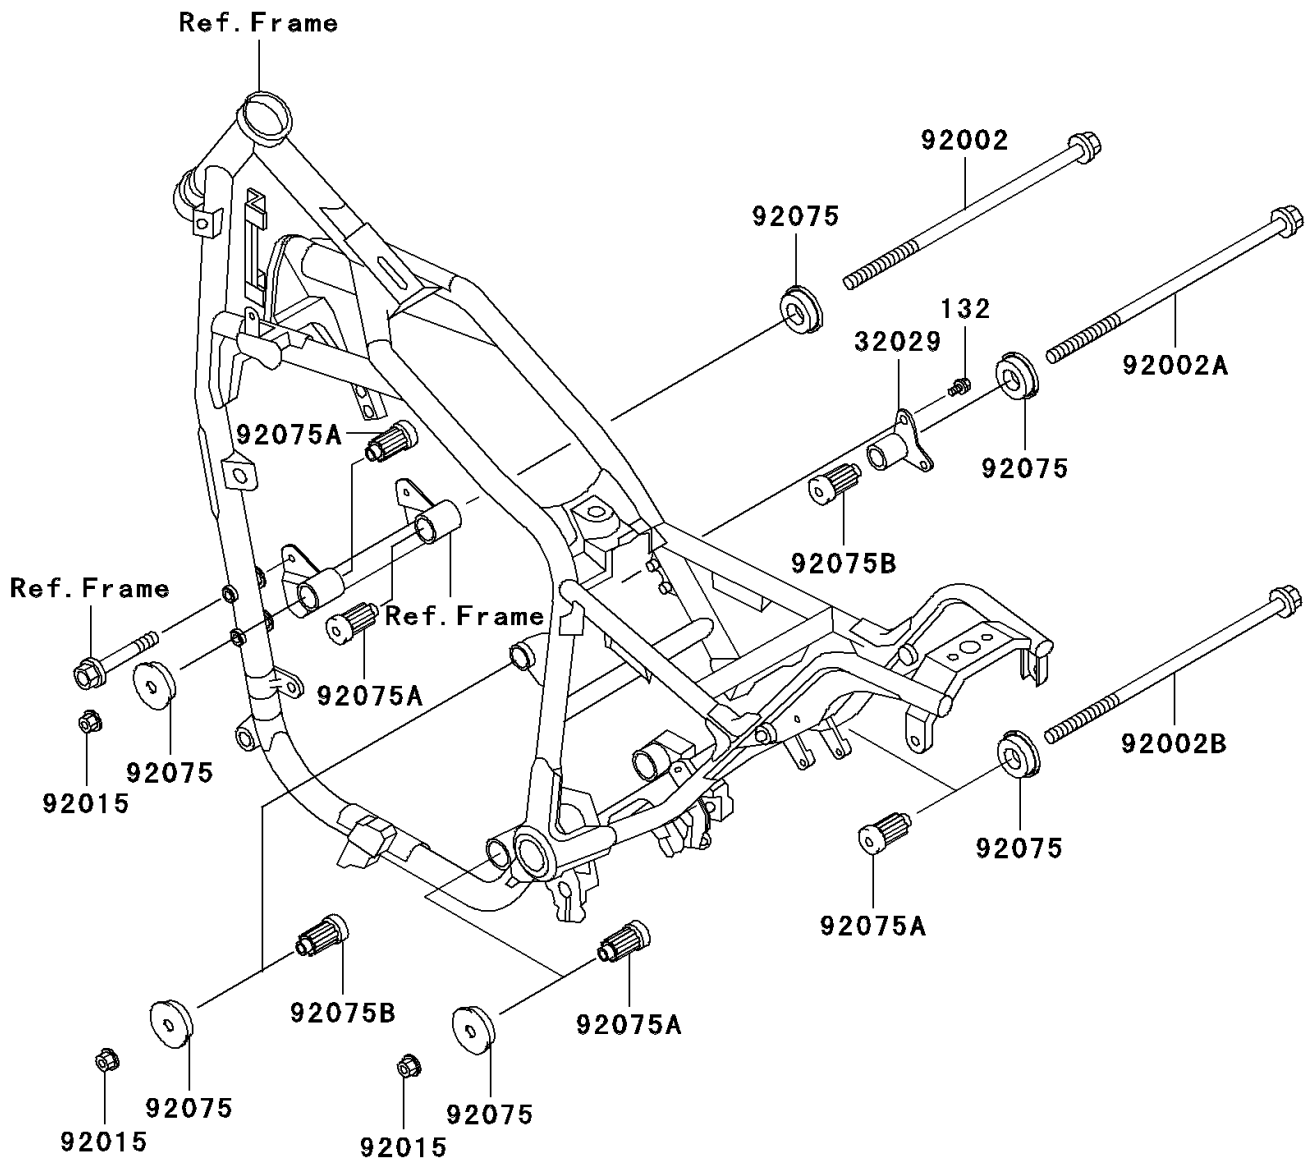

## PARTS DIAGRAM

# 1999 Vulcan 750

## PARTS LIST

### Engine Mount

ITEM NAME	PART NUMBER	QUANTITY
BOLT-FLANGED-SMALL (Ref # 132)	132J0820	2
BRACKET-ENGINE (Ref # 32029)	32029-1392	1
BOLT,FLANGED,10X285 (Ref # 92002)	92002-1206	1
BOLT,FLANGED,10X260 (Ref # 92002A)	92002-1454	1
BOLT,FLANGED,10X330 (Ref # 92002B)	92002-1540	1
NUT,FLANGED,10MM (Ref # 92015)	92015-1180	3
DAMPER,ENGINE BRACKET (Ref # 92075)	92075-1738	6
DAMPER,ENGINE MOUNT,MAIN (Ref # 92075A)	92075-1739	4
DAMPER,ENGINE MOUNT (Ref # 92075B)	92075-1740	2